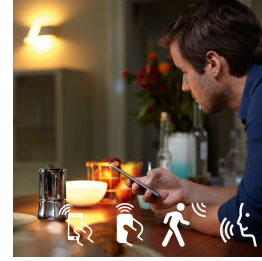

Control it your way

Connect your Philips Hue lights with the bridge and start discovering the endless possibilities. Control your lights from your smartphone or tablet via the Philips Hue app, or add switches to your system to activate your lights. Set timers, notifications, alarms and more for the full Philips Hue experience. Philips Hue even works with Amazon Alexa, Apple Homekit and Google Home to allow you to control your lights with your voice.

Specifications

Lamp dimensions

- Dimensions (WxHxD): 62x110

Environmental

- Operational humidity: 5% <H<95% (non-condensing)
- Operational temperature: -10 °C – 45 °C

Extra feature/accessory incl.

- Dimmable with the Hue app and switches: Yes

Guarantee

- 2 years: Yes

Service

- Warranty: 2 year(s)