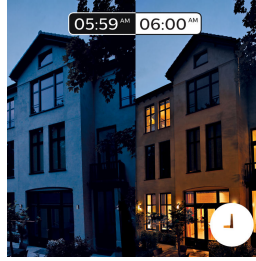

Timers for your convenience

Philips Hue can make it seem like you're at home when you're not, using the schedule function in the Philips Hue app. Set the lights to come on at a pre-set time, so the lights are on when you arrive home. You can even set rooms to light up at different times. And of course, you can let the lights turn off gradually in the night, so you never have to worry whether you've left any lights on.