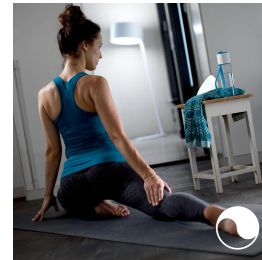

Light for your daily routines

Light influences our mood and behaviour. Philips Hue can help you to customise your daily routines into moments that you can enjoy. Skip your morning coffee and get ready for the day with cool, bright-white daylight that helps to energise your body and mind. Stay focused with finely tuned bright-white light. Or put your feet up and relax with a soft glow of white light for the perfect end to the day.