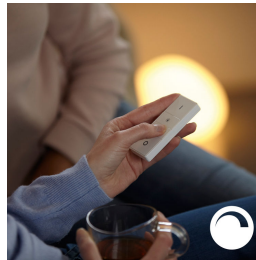

Installation-free dimming

Experience guaranteed smooth dimming with Philips Hue. Not too bright. Not too dark. Just right. No need for wires, an electrician or installation