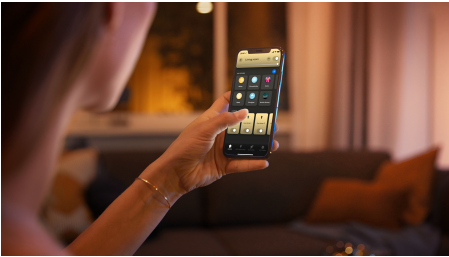

## Easy smart lighting

Get comfortable, soft white light and instant dimming with this E27 smart LED bulb. Suitable for most standard light fixtures, this bulb lets you bring smart light anywhere in your home.

### Easy smart lighting

- Control up to 10 lights with the Bluetooth app
- Control lights with your voice\*
- Set the right mood with soft white light
- Unlock full suite of smart light features with Hue Bridge

## Control up to 10 lights with the Bluetooth app

With the Hue Bluetooth app, you can control your Hue smart lights in a single room of your home. Add up to 10 smart lights and control them all with just the touch of a button on your mobile device.