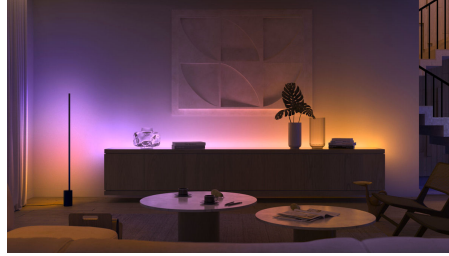

Create a personalized experience with colorful smart light

Transform your home with over 16 million colors, instantly creating the right atmosphere for any event. With the touch of a button, you can set a festive mood for a party, turn your living room into a movie theater, enhance your home decor with color accents, and much more.