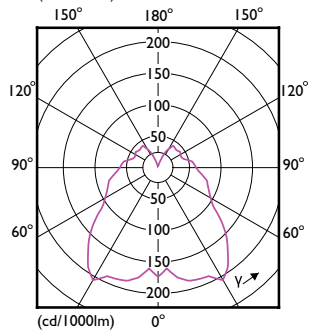

Approval and Application

Order Code	Full Product Name	Energy Consumption kWh/1000 h
929002490602	MAS LEDcandle DT 2.8-25W E14 BA38 CL	3 kWh
929002491302	MAS LEDcandle DT 5.5-40W E14 BA38 CL	6 kWh
929002491702	MAS LEDcandle DT 8-60W B40 E14 827 CL	8 kWh
929002490802	MAS LEDlustre DT 2.8-25W E27 P48 CL	3 kWh
929002491602	MAS LEDlustre DT 5.5-40W E27 P48 CL	6 kWh
929002491502	MAS LEDlustre DT 5.5-40W B22 P48 CL	6 kWh
929002491299	MAS LEDcandle DT 5.5-40W E27 B38 CL UK	6 kWh
929002491802	MAS LEDlustre DT 8-60W P50 E14 827 CL	8 kWh
929001139808	MAS LEDcandle DT 4-25W E14 B38 CL_AP	4 kWh
929001140408	MAS LEDcandle DT 6-40W E14 B38 CL_AP	6 kWh
929002490502	MAS LEDcandle DT 2.8-25W B22 B38 CL	3 kWh
929002491102	MAS LEDcandle DT 5.5-40W B22 B38 CL	6 kWh
929002491199	MAS LEDcandle DT 5.5-40W B22 B38 CL UK	6 kWh
929002490902	MAS LEDcandle DT 5.5-40W B15 B38 CL	6 kWh
929002490999	MAS LEDcandle DT 5.5-40W B15 B38 CL UK	6 kWh
929002491002	MAS LEDcandle DT 5.5-40W E14 B38 CL	6 kWh
929002491021	MAS LEDcandle DT 5.5-40W E14 B38 CL	-
929002491099	MAS LEDcandle DT 5.5-40W E14 B38 CL UK	6 kWh
929002490702	MAS LEDlustre DT 2.8-25W E14 P48 CL	3 kWh
929002491402	MAS LEDlustre DT 5.5-40W E14 P48 CL	6 kWh