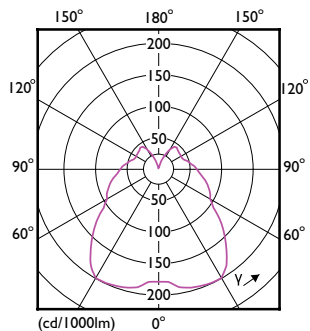

Approval and Application

Order Code	Full Product Name	Energy Consumption kWh/1000 h
929002490602	MAS LEDcandle DT 2.8-25W E14 BA38 CL	3 kWh
929002491302	MAS LEDcandle DT 5.5-40W E14 BA38 CL	6 kWh
929002491702	MAS LEDcandle DT 8-60W B40 E14 827 CL	8 kWh
929002490802	MAS LEDlustre DT 2.8-25W E27 P48 CL	3 kWh
929002491602	MAS LEDlustre DT 5.5-40W E27 P48 CL	6 kWh
929002491502	MAS LEDlustre DT 5.5-40W B22 P48 CL	6 kWh
929002491299	MAS LEDcandle DT 5.5-40W E27 B38 CL UK	6 kWh
929002491802	MAS LEDlustre DT 8-60W P50 E14 827 CL	8 kWh
929001139808	MAS LEDcandle DT 4-25W E14 B38 CL_AP	4 kWh
929001140408	MAS LEDcandle DT 6-40W E14 B38 CL_AP	6 kWh
929002490502	MAS LEDcandle DT 2.8-25W B22 B38 CL	3 kWh
929002491102	MAS LEDcandle DT 5.5-40W B22 B38 CL	6 kWh
929002491199	MAS LEDcandle DT 5.5-40W B22 B38 CL UK	6 kWh
929002490902	MAS LEDcandle DT 5.5-40W B15 B38 CL	6 kWh
929002490999	MAS LEDcandle DT 5.5-40W B15 B38 CL UK	6 kWh
929002491002	MAS LEDcandle DT 5.5-40W E14 B38 CL	6 kWh
929002491021	MAS LEDcandle DT 5.5-40W E14 B38 CL	-
929002491099	MAS LEDcandle DT 5.5-40W E14 B38 CL UK	6 kWh
929002490702	MAS LEDlustre DT 2.8-25W E14 P48 CL	3 kWh
929002491402	MAS LEDlustre DT 5.5-40W E14 P48 CL	6 kWh