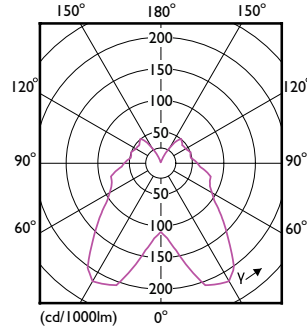

Approval and Application

Order Code	Full Product Name	Energy Consumption kWh/1000 h
929002490602	MAS LEDcandle DT 2.8-25W E14 BA38 CL	3 kWh
929002491302	MAS LEDcandle DT 5.5-40W E14 BA38 CL	6 kWh
929002491702	MAS LEDcandle DT 8-60W B40 E14 827 CL	8 kWh
929002490802	MAS LEDlustre DT 2.8-25W E27 P48 CL	3 kWh
929002491602	MAS LEDlustre DT 5.5-40W E27 P48 CL	6 kWh
929002491502	MAS LEDlustre DT 5.5-40W B22 P48 CL	6 kWh
929002491299	MAS LEDcandle DT 5.5-40W E27 B38 CL UK	6 kWh
929002491802	MAS LEDlustre DT 8-60W P50 E14 827 CL	8 kWh
929001139808	MAS LEDcandle DT 4-25W E14 B38 CL_AP	4 kWh
929001140408	MAS LEDcandle DT 6-40W E14 B38 CL_AP	6 kWh
929002490502	MAS LEDcandle DT 2.8-25W B22 B38 CL	3 kWh
929002491102	MAS LEDcandle DT 5.5-40W B22 B38 CL	6 kWh
929002491199	MAS LEDcandle DT 5.5-40W B22 B38 CL UK	6 kWh
929002490902	MAS LEDcandle DT 5.5-40W B15 B38 CL	6 kWh
929002490999	MAS LEDcandle DT 5.5-40W B15 B38 CL UK	6 kWh
929002491002	MAS LEDcandle DT 5.5-40W E14 B38 CL	6 kWh
929002491021	MAS LEDcandle DT 5.5-40W E14 B38 CL	-
929002491099	MAS LEDcandle DT 5.5-40W E14 B38 CL UK	6 kWh
929002490702	MAS LEDlustre DT 2.8-25W E14 P48 CL	3 kWh
929002491402	MAS LEDlustre DT 5.5-40W E14 P48 CL	6 kWh