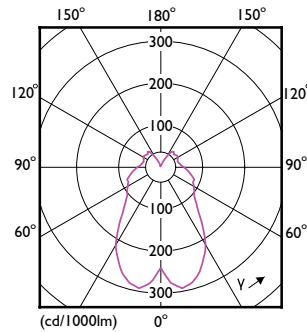

Approval and Application

Order Code	Full Product Name	Energy Consumption kWh/1000 h
929002490602	MAS LEDcandle DT 2.8-25W E14 BA38 CL	3 kWh
929002491302	MAS LEDcandle DT 5.5-40W E14 BA38 CL	6 kWh
929002491702	MAS LEDcandle DT 8-60W B40 E14 827 CL	8 kWh
929002490802	MAS LEDlustre DT 2.8-25W E27 P48 CL	3 kWh
929002491602	MAS LEDlustre DT 5.5-40W E27 P48 CL	6 kWh
929002491502	MAS LEDlustre DT 5.5-40W B22 P48 CL	6 kWh
929002491299	MAS LEDcandle DT 5.5-40W E27 B38 CL UK	6 kWh
929002491802	MAS LEDlustre DT 8-60W P50 E14 827 CL	8 kWh
929001139808	MAS LEDcandle DT 4-25W E14 B38 CL_AP	4 kWh
929001140408	MAS LEDcandle DT 6-40W E14 B38 CL_AP	6 kWh
929002490502	MAS LEDcandle DT 2.8-25W B22 B38 CL	3 kWh
929002491102	MAS LEDcandle DT 5.5-40W B22 B38 CL	6 kWh
929002491199	MAS LEDcandle DT 5.5-40W B22 B38 CL UK	6 kWh
929002490902	MAS LEDcandle DT 5.5-40W B15 B38 CL	6 kWh
929002490999	MAS LEDcandle DT 5.5-40W B15 B38 CL UK	6 kWh
929002491002	MAS LEDcandle DT 5.5-40W E14 B38 CL	6 kWh
929002491021	MAS LEDcandle DT 5.5-40W E14 B38 CL	-
929002491099	MAS LEDcandle DT 5.5-40W E14 B38 CL UK	6 kWh
929002490702	MAS LEDlustre DT 2.8-25W E14 P48 CL	3 kWh
929002491402	MAS LEDlustre DT 5.5-40W E14 P48 CL	6 kWh