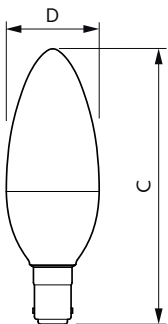

## Dimensional drawing

Product	D	C
MAS LEDlustre DT 5.5-40W B22 P48 CL	50 mm	93 mm

Product	D	C
MAS LEDlustre DT 8-60W P50 E14 827 CL	54 mm	109 mm

Product	D	C
MAS LEDcandle DT 5.5-40W E14 B38 CL	38 mm	113 mm
MAS LEDcandle DT 5.5-40W E14 B38 CL	38 mm	113 mm
MAS LEDcandle DT 5.5-40W E14 B38 CL UK	38 mm	113 mm

## Dimensional drawing

Product	D	C
MAS LEDcandle DT 8-60W B40 E14 827 CL	42 mm	127 mm

Product	D	C
MAS LEDlustre DT 2.8-25W E27 P48 CL	50 mm	93 mm
MAS LEDlustre DT 5.5-40W E27 P48 CL	50 mm	93 mm

Product	D	C
MAS LEDcandle DT 4-25W E14 B38 CL_AP	38 mm	113 mm
MAS LEDcandle DT 6-40W E14 B38 CL_AP	38 mm	113 mm

Product	D	C
MAS LEDcandle DT 5.5-40W B15 B38 CL	38 mm	113 mm
MAS LEDcandle DT 5.5-40W B15 B38 CL UK	38 mm	113 mm