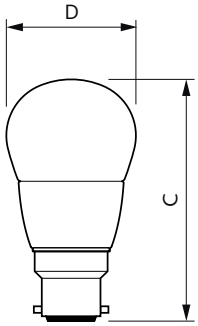

## Dimensional drawing

Product	D	C
MAS LEDcandle DT 2.8-25W E14 BA38 CL	38 mm	129 mm
MAS LEDcandle DT 5.5-40W E14 BA38 CL	38 mm	129 mm

## Dimensional drawing

Product	D	C
MAS LEDlustre DT 5.5-40W B22 P48 CL	50 mm	93 mm

Product	D	C
MAS LEDlustre DT 8-60W P50 E14 827 CL	54 mm	109 mm

Product	D	C
MAS LEDcandle DT 5.5-40W E14 B38 CL	38 mm	113 mm
MAS LEDcandle DT 5.5-40W E14 B38 CL	38 mm	113 mm
MAS LEDcandle DT 5.5-40W E14 B38 CL UK	38 mm	113 mm