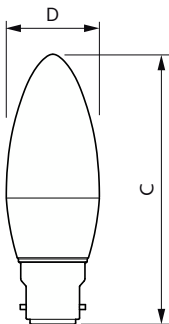

## Dimensional drawing

Product	D	C
MAS LEDcandle DT 2.8-25W E14 BA38 CL	38 mm	129 mm
MAS LEDcandle DT 5.5-40W E14 BA38 CL	38 mm	129 mm

## Dimensional drawing

Product	D	C
MAS LEDlustre DT 5.5-40W B22 P48 CL	50 mm	93 mm

Product	D	C
MAS LEDlustre DT 8-60W P50 E14 827 CL	54 mm	109 mm

Product	D	C
MAS LEDcandle DT 5.5-40W E14 B38 CL	38 mm	113 mm
MAS LEDcandle DT 5.5-40W E14 B38 CL	38 mm	113 mm
MAS LEDcandle DT 5.5-40W E14 B38 CL UK	38 mm	113 mm