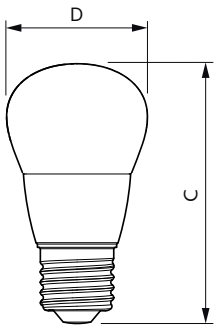

## Dimensional drawing

Product	D	C
MAS LEDcandle DT 2.8-25W E14 BA38 CL	38 mm	129 mm
MAS LEDcandle DT 5.5-40W E14 BA38 CL	38 mm	129 mm

## Dimensional drawing

Product	D	C
MAS LEDlustre DT 5.5-40W B22 P48 CL	50 mm	93 mm

Product	D	C
MAS LEDlustre DT 8-60W P50 E14 827 CL	54 mm	109 mm

Product	D	C
MAS LEDcandle DT 5.5-40W E14 B38 CL	38 mm	113 mm
MAS LEDcandle DT 5.5-40W E14 B38 CL	38 mm	113 mm
MAS LEDcandle DT 5.5-40W E14 B38 CL UK	38 mm	113 mm

Product	D	C
MAS LEDcandle DT 2.8-25W B22 B38 CL	38 mm	111 mm
MAS LEDcandle DT 5.5-40W B22 B38 CL	38 mm	111 mm
MAS LEDcandle DT 5.5-40W B22 B38 CL UK	38 mm	111 mm

## Dimensional drawing

Product	D	C
MAS LEDcandle DT 8-60W B40 E14 827 CL	42 mm	127 mm

Product	D	C
MAS LEDlustre DT 2.8-25W E27 P48 CL	50 mm	93 mm
MAS LEDlustre DT 5.5-40W E27 P48 CL	50 mm	93 mm

Product	D	C
MAS LEDcandle DT 4-25W E14 B38 CL_AP	38 mm	113 mm
MAS LEDcandle DT 6-40W E14 B38 CL_AP	38 mm	113 mm