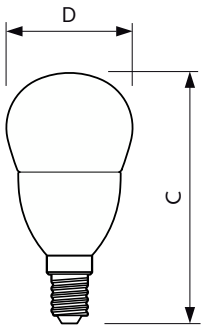

MASTER Plastic LEDcandles & lusters

Dimensional drawing

Product	D	C
MAS LEDcandle DT 5.5-40W E27 B38 CL UK	38 mm	112 mm

Product	D	C
MAS LEDlustre DT 2.8-25W E14 P48 CL	50 mm	95 mm
MAS LEDlustre DT 5.5-40W E14 P48 CL	50 mm	95 mm

General Information	
Switching Cycle	50,000
Nominal lifetime	25,000 hour(s)
Light Technical	
Color rendering index (CRI)	80
Color Code	822-827
LLMF At End Of Nominal Lifetime (Nom)	70 %
Operating and Electrical	
Input Frequency	50 to 60 Hz
Line Frequency	50 to 60 Hz
Starting Time (Nom)	0.5 s
Mechanical and Housing	
Bulb Finish	Clear

General Information

Order Code	Full Product Name	Cap-Base
929002490602	MAS LEDcandle DT 2.8-25W E14 BA38 CL	E14
929002491302	MAS LEDcandle DT 5.5-40W E14 BA38 CL	E14
929002491702	MAS LEDcandle DT 8-60W B40 E14 827 CL	E14
929002490802	MAS LEDlustre DT 2.8-25W E27 P48 CL	E27
929002491602	MAS LEDlustre DT 5.5-40W E27 P48 CL	E27
929002491502	MAS LEDlustre DT 5.5-40W B22 P48 CL	B22
929002491299	MAS LEDcandle DT 5.5-40W E27 B38 CL UK	E27
929002491802	MAS LEDlustre DT 8-60W P50 E14 827 CL	E14
929001139808	MAS LEDcandle DT 4-25W E14 B38 CL_AP	E14
929001140408	MAS LEDcandle DT 6-40W E14 B38 CL_AP	E14
929002490502	MAS LEDcandle DT 2.8-25W B22 B38 CL	B22
929002491102	MAS LEDcandle DT 5.5-40W B22 B38 CL	B22
929002491199	MAS LEDcandle DT 5.5-40W B22 B38 CL UK	B22
929002490902	MAS LEDcandle DT 5.5-40W B15 B38 CL	B15
929002490999	MAS LEDcandle DT 5.5-40W B15 B38 CL UK	B15
929002491002	MAS LEDcandle DT 5.5-40W E14 B38 CL	E14
929002491021	MAS LEDcandle DT 5.5-40W E14 B38 CL	E14
929002491099	MAS LEDcandle DT 5.5-40W E14 B38 CL UK	E14
929002490702	MAS LEDlustre DT 2.8-25W E14 P48 CL	E14
929002491402	MAS LEDlustre DT 5.5-40W E14 P48 CL	E14

Light Technical