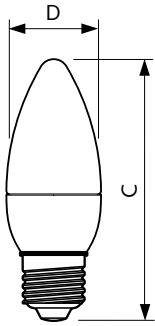

MASTER Plastic LEDcandles & lusters

Dimensional drawing

Product	D	C
MAS LEDcandle DT 5.5-40W E27 B38 CL UK	38 mm	112 mm

Product	D	C
MAS LEDlustre DT 2.8-25W E14 P48 CL	50 mm	95 mm
MAS LEDlustre DT 5.5-40W E14 P48 CL	50 mm	95 mm

General Information	
Switching Cycle	50,000
Nominal lifetime	25,000 hour(s)
Light Technical	
Color rendering index (CRI)	80
Color Code	822-827
LLMF At End Of Nominal Lifetime (Nom)	70 %
Operating and Electrical	
Input Frequency	50 to 60 Hz
Line Frequency	50 to 60 Hz
Starting Time (Nom)	0.5 s
Mechanical and Housing	
Bulb Finish	Clear

General Information

Order Code	Full Product Name	Cap-Base
929002490602	MAS LEDcandle DT 2.8-25W E14 BA38 CL	E14
929002491302	MAS LEDcandle DT 5.5-40W E14 BA38 CL	E14
929002491702	MAS LEDcandle DT 8-60W B40 E14 827 CL	E14
929002490802	MAS LEDlustre DT 2.8-25W E27 P48 CL	E27
929002491602	MAS LEDlustre DT 5.5-40W E27 P48 CL	E27
929002491502	MAS LEDlustre DT 5.5-40W B22 P48 CL	B22
929002491299	MAS LEDcandle DT 5.5-40W E27 B38 CL UK	E27
929002491802	MAS LEDlustre DT 8-60W P50 E14 827 CL	E14
929001139808	MAS LEDcandle DT 4-25W E14 B38 CL_AP	E14
929001140408	MAS LEDcandle DT 6-40W E14 B38 CL_AP	E14
929002490502	MAS LEDcandle DT 2.8-25W B22 B38 CL	B22
929002491102	MAS LEDcandle DT 5.5-40W B22 B38 CL	B22
929002491199	MAS LEDcandle DT 5.5-40W B22 B38 CL UK	B22
929002490902	MAS LEDcandle DT 5.5-40W B15 B38 CL	B15
929002490999	MAS LEDcandle DT 5.5-40W B15 B38 CL UK	B15
929002491002	MAS LEDcandle DT 5.5-40W E14 B38 CL	E14
929002491021	MAS LEDcandle DT 5.5-40W E14 B38 CL	E14
929002491099	MAS LEDcandle DT 5.5-40W E14 B38 CL UK	E14
929002490702	MAS LEDlustre DT 2.8-25W E14 P48 CL	E14
929002491402	MAS LEDlustre DT 5.5-40W E14 P48 CL	E14

Light Technical