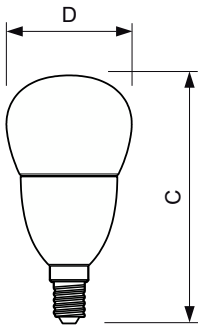

## Dimensional drawing

Product	D	C
MAS LEDcandle DT 2.8-25W E14 BA38 CL	38 mm	129 mm
MAS LEDcandle DT 5.5-40W E14 BA38 CL	38 mm	129 mm

## Dimensional drawing

Product	D	C
MAS LEDlustre DT 5.5-40W B22 P48 CL	50 mm	93 mm

Product	D	C
MAS LEDlustre DT 8-60W P50 E14 827 CL	54 mm	109 mm

Product	D	C
MAS LEDcandle DT 5.5-40W E14 B38 CL	38 mm	113 mm
MAS LEDcandle DT 5.5-40W E14 B38 CL	38 mm	113 mm
MAS LEDcandle DT 5.5-40W E14 B38 CL UK	38 mm	113 mm