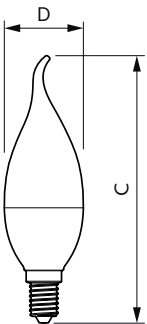

## Dimensional drawing

Product	D	C
MAS LEDcandle DT 2.8-25W E14 BA38 CL	38 mm	129 mm
MAS LEDcandle DT 5.5-40W E14 BA38 CL	38 mm	129 mm