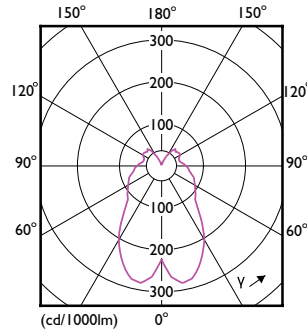

Approval and Application

Order Code	Full Product Name	Energy Consumption kWh/1000 h
929002490602	MAS LEDcandle DT 2.8-25W E14 BA38 CL	3 kWh
929002491302	MAS LEDcandle DT 5.5-40W E14 BA38 CL	6 kWh
929002491702	MAS LEDcandle DT 8-60W B40 E14 827 CL	8 kWh
929002490802	MAS LEDlustre DT 2.8-25W E27 P48 CL	3 kWh
929002491602	MAS LEDlustre DT 5.5-40W E27 P48 CL	6 kWh
929002491502	MAS LEDlustre DT 5.5-40W B22 P48 CL	6 kWh
929002491299	MAS LEDcandle DT 5.5-40W E27 B38 CL UK	6 kWh
929002491802	MAS LEDlustre DT 8-60W P50 E14 827 CL	8 kWh
929001139808	MAS LEDcandle DT 4-25W E14 B38 CL_AP	4 kWh
929001140408	MAS LEDcandle DT 6-40W E14 B38 CL_AP	6 kWh
929002490502	MAS LEDcandle DT 2.8-25W B22 B38 CL	3 kWh
929002491102	MAS LEDcandle DT 5.5-40W B22 B38 CL	6 kWh
929002491199	MAS LEDcandle DT 5.5-40W B22 B38 CL UK	6 kWh
929002490902	MAS LEDcandle DT 5.5-40W B15 B38 CL	6 kWh
929002490999	MAS LEDcandle DT 5.5-40W B15 B38 CL UK	6 kWh
929002491002	MAS LEDcandle DT 5.5-40W E14 B38 CL	6 kWh
929002491021	MAS LEDcandle DT 5.5-40W E14 B38 CL	-
929002491099	MAS LEDcandle DT 5.5-40W E14 B38 CL UK	6 kWh
929002490702	MAS LEDlustre DT 2.8-25W E14 P48 CL	3 kWh
929002491402	MAS LEDlustre DT 5.5-40W E14 P48 CL	6 kWh