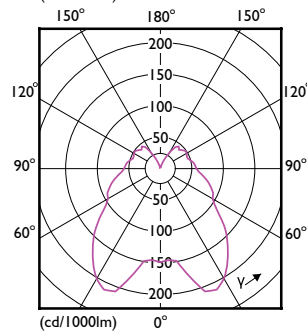

Approval and Application

Order Code	Full Product Name	Energy Consumption kWh/1000 h
929002490602	MAS LEDcandle DT 2.8-25W E14 BA38 CL	3 kWh
929002491302	MAS LEDcandle DT 5.5-40W E14 BA38 CL	6 kWh
929002491702	MAS LEDcandle DT 8-60W B40 E14 827 CL	8 kWh
929002490802	MAS LEDlustre DT 2.8-25W E27 P48 CL	3 kWh
929002491602	MAS LEDlustre DT 5.5-40W E27 P48 CL	6 kWh
929002491502	MAS LEDlustre DT 5.5-40W B22 P48 CL	6 kWh
929002491299	MAS LEDcandle DT 5.5-40W E27 B38 CL UK	6 kWh
929002491802	MAS LEDlustre DT 8-60W P50 E14 827 CL	8 kWh
929001139808	MAS LEDcandle DT 4-25W E14 B38 CL_AP	4 kWh
929001140408	MAS LEDcandle DT 6-40W E14 B38 CL_AP	6 kWh
929002490502	MAS LEDcandle DT 2.8-25W B22 B38 CL	3 kWh
929002491102	MAS LEDcandle DT 5.5-40W B22 B38 CL	6 kWh
929002491199	MAS LEDcandle DT 5.5-40W B22 B38 CL UK	6 kWh
929002490902	MAS LEDcandle DT 5.5-40W B15 B38 CL	6 kWh
929002490999	MAS LEDcandle DT 5.5-40W B15 B38 CL UK	6 kWh
929002491002	MAS LEDcandle DT 5.5-40W E14 B38 CL	6 kWh
929002491021	MAS LEDcandle DT 5.5-40W E14 B38 CL	-
929002491099	MAS LEDcandle DT 5.5-40W E14 B38 CL UK	6 kWh
929002490702	MAS LEDlustre DT 2.8-25W E14 P48 CL	3 kWh
929002491402	MAS LEDlustre DT 5.5-40W E14 P48 CL	6 kWh