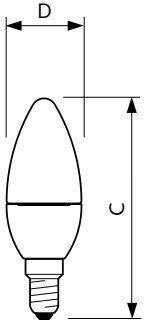

MASTER Plastic LEDcandles & lusters

Dimensional drawing