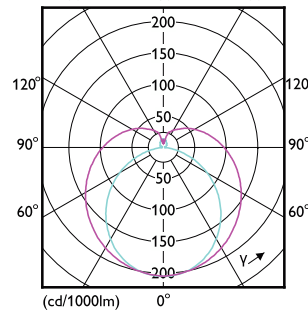

MASTER LEDtube EM/Mains T8

Order Code	Full Product Name	Energy Consumption kWh/1000 h
929001801432	MASTER LEDtube Starter EMP GenII OP	-
929001952848	Master LEDTube 1200mm 12.5W 840 T8 W JP	-
929001952948	Master LEDTube 1200mm 12.5W 850 T8 W JP	-
929001953048	Master LEDTube 1200mm 12.5W 865 T8 W JP	-
929002022648	Master LEDTube 1200mm 15.5W 840 T8 W JP	-
929002022748	Master LEDTube 1200mm 15.5W 850 T8 W JP	-
929002022848	Master LEDTube 1200mm 15.5W 865 T8 W JP	-
929002320948	Master LEDTube 1200mm 20.5W 850 T8 W JP	-
929002321048	Master LEDTube 1200mm 20.5W 865 T8 W JP	-
929002483508	MAS LEDtube DE 580mm 6.5W865 100-240V T8	-
929002483608	MAS LEDtube DE 1200mm 13W865 100-240V T8	-
929002488908	MAS LEDtube DE 580mm 6.5W840 100-240V T8	-
929002489008	MAS LEDtube DE 1200mm 13W840 100-240V T8	-