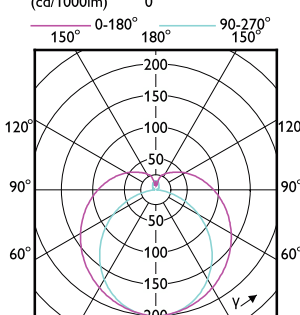

MASTER LEDtube EM/Mains T8

Order Code	Full Product Name	Energy Consumption kWh/1000 h
929001801432	MASTER LEDtube Starter EMP GenII OP	-
929001952848	Master LEDTube 1200mm 12.5W 840 T8 W JP	-
929001952948	Master LEDTube 1200mm 12.5W 850 T8 W JP	-
929001953048	Master LEDTube 1200mm 12.5W 865 T8 W JP	-
929002022648	Master LEDTube 1200mm 15.5W 840 T8 W JP	-
929002022748	Master LEDTube 1200mm 15.5W 850 T8 W JP	-
929002022848	Master LEDTube 1200mm 15.5W 865 T8 W JP	-
929002320948	Master LEDTube 1200mm 20.5W 850 T8 W JP	-
929002321048	Master LEDTube 1200mm 20.5W 865 T8 W JP	-
929002483508	MAS LEDtube DE 580mm 6.5W865 100-240V T8	-
929002483608	MAS LEDtube DE 1200mm 13W865 100-240V T8	-
929002488908	MAS LEDtube DE 580mm 6.5W840 100-240V T8	-
929002489008	MAS LEDtube DE 1200mm 13W840 100-240V T8	-