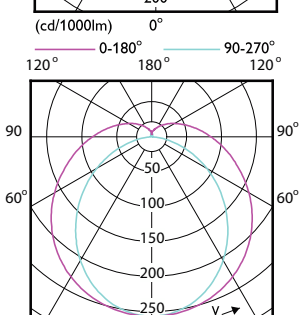

MASTER LEDtube EM/Mains T8

Order Code	Full Product Name	Energy Consumption kWh/1000 h
929001801432	MASTER LEDtube Starter EMP GenII OP	-
929001952848	Master LEDTube 1200mm 12.5W 840 T8 W JP	-
929001952948	Master LEDTube 1200mm 12.5W 850 T8 W JP	-
929001953048	Master LEDTube 1200mm 12.5W 865 T8 W JP	-
929002022648	Master LEDTube 1200mm 15.5W 840 T8 W JP	-
929002022748	Master LEDTube 1200mm 15.5W 850 T8 W JP	-
929002022848	Master LEDTube 1200mm 15.5W 865 T8 W JP	-
929002320948	Master LEDTube 1200mm 20.5W 850 T8 W JP	-
929002321048	Master LEDTube 1200mm 20.5W 865 T8 W JP	-
929002483508	MAS LEDtube DE 580mm 6.5W865 100-240V T8	-
929002483608	MAS LEDtube DE 1200mm 13W865 100-240V T8	-
929002488908	MAS LEDtube DE 580mm 6.5W840 100-240V T8	-
929002489008	MAS LEDtube DE 1200mm 13W840 100-240V T8	-