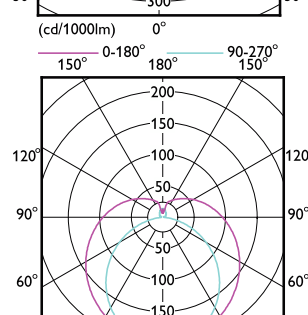

MASTER LEDtube EM/Mains T8

Order Code	Full Product Name	Energy Consumption kWh/1000 h
929001801432	MASTER LEDtube Starter EMP GenII OP	-
929001952848	Master LEDTube 1200mm 12.5W 840 T8 W JP	-
929001952948	Master LEDTube 1200mm 12.5W 850 T8 W JP	-
929001953048	Master LEDTube 1200mm 12.5W 865 T8 W JP	-
929002022648	Master LEDTube 1200mm 15.5W 840 T8 W JP	-
929002022748	Master LEDTube 1200mm 15.5W 850 T8 W JP	-
929002022848	Master LEDTube 1200mm 15.5W 865 T8 W JP	-
929002320948	Master LEDTube 1200mm 20.5W 850 T8 W JP	-
929002321048	Master LEDTube 1200mm 20.5W 865 T8 W JP	-
929002483508	MAS LEDtube DE 580mm 6.5W865 100-240V T8	-
929002483608	MAS LEDtube DE 1200mm 13W865 100-240V T8	-
929002488908	MAS LEDtube DE 580mm 6.5W840 100-240V T8	-
929002489008	MAS LEDtube DE 1200mm 13W840 100-240V T8	-