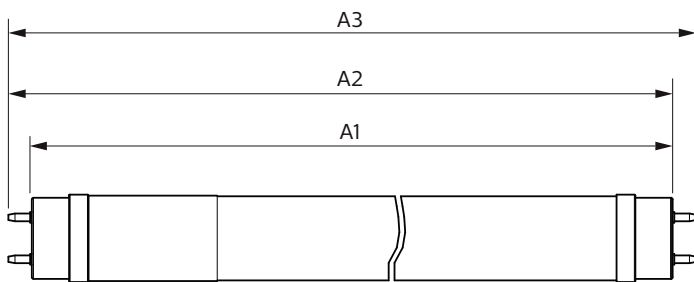

MASTER LEDtube EM/Mains T8

Product	D1	D2	A1	A2	A3
MAS LEDtube 600mm HO VWV 10W 840 T8	25.8 mm	28 mm	588.5 mm	595.5 mm	602.5 mm
MAS LEDtube 600mm HO VWV 10W 865 T8	25.8 mm	28 mm	588.6 mm	595.6 mm	602.6 mm
MAS LEDtube STD 1200mm 10.5W840 T8	25.8 mm	28 mm	1,198.2 mm	1,205.3 mm	1,212.4 mm
MAS LEDtube STD 1200mm 10.5W865 T8	25.8 mm	28 mm	1,198.2 mm	1,205.3 mm	1,212.4 mm
MAS LEDtube STD 1200mm 10.5W865 T8 I AU	25.8 mm	28 mm	1,198.2 mm	1,205.3 mm	1,212.4 mm
MAS LEDtube STD 1200mm 14W840 T8 I W	25.7 mm	28 mm	1,198.2 mm	1,205.3 mm	1,212.4 mm

Product	D1	D2	A1	A2	A3
MAS LEDtube DE 1200mm 13W840 100-240V T8	26 mm	28 mm	1,198 mm	1,205 mm	1,212 mm
MAS LEDtube DE 1200mm 13W865 100-240V T8	26 mm	28 mm	1,198 mm	1,205 mm	1,212 mm
MAS LEDtube DE 580mm 6.5W840 100-240V T8	26 mm	28 mm	580 mm	587 mm	594 mm
MAS LEDtube DE 580mm 6.5W865 100-240V T8	26 mm	28 mm	580 mm	587 mm	594 mm

General Information

Order Code	Full Product Name	Cap-Base	Switching Cycle	Nominal lifetime
929001298402	MAS LEDtube 900mm HO 12W 840 T8	G13 ROT	200,000	75,000 hour(s)
929001298502	MAS LEDtube 900mm HO 12W 865 T8	G13 ROT	200,000	75,000 hour(s)
929001307002	MAS LEDtube 600mm HO 8W830 T8	G13 ROT	200,000	75,000 hour(s)
929001307102	MAS LEDtube 600mm HO 8W840 T8	G13 ROT	200,000	75,000 hour(s)
929001307202	MAS LEDtube 600mm HO 8W865 T8	G13 ROT	200,000	75,000 hour(s)
929001908008	MAS LEDtube 1200mm UO 16W 840 T8 FF RCA	G13	200,000	50,000 hour(s)
929001908108	MAS LEDtube 1200mm UO 16W 865 T8 FF RCA	G13	200,000	50,000 hour(s)
929001908308	MAS LEDtube 1500mm UO 24W 840 T8 FF RCA	G13	200,000	50,000 hour(s)
929001908408	MAS LEDtube 1500mm UO 24W 865 T8 FF RCA	G13	200,000	50,000 hour(s)
929001860648	Master LEDTube 580mm 8W 840 T8 I W JP	G13	200,000	50,000 hour(s)

Order Code	Full Product Name	Cap-Base	Switching Cycle	Nominal lifetime
929001860748	Master LEDTube 580mm 8W 850 T8 I W JP	G13	200,000	50,000 hour(s)
929001860848	Master LEDTube 580mm 8W 865 T8 I W JP	G13	200,000	50,000 hour(s)
929002998202	MAS LEDtube 1200mm UO 14.7W 830 T8	G13 ROT	200,000	75,000 hour(s)
929002998302	MAS LEDtube 1200mm UO 14.7W 840 T8	G13 ROT	200,000	75,000 hour(s)
929002998402	MAS LEDtube 1200mm UO 14.7W 865 T8	G13 ROT	200,000	75,000 hour(s)
929002998502	MAS LEDtube 1500mm UO 21.7W 830 T8	G13 ROT	200,000	75,000 hour(s)
929002998602	MAS LEDtube 1500mm UO 21.7W 840 T8	G13 ROT	200,000	75,000 hour(s)
929002998702	MAS LEDtube 1500mm UO 21.7W 865 T8	G13 ROT	200,000	75,000 hour(s)
929003557512	MAS LEDtube 1200mm HO VWV 18W 840 T8	G13	200,000	60,000 hour(s)
929003557612	MAS LEDtube 1200mm HO VWV 18W 865 T8	G13	200,000	60,000 hour(s)