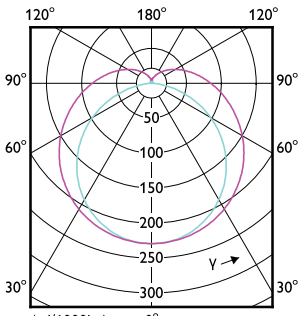

MASTER LEDtube EM/Mains T8

Order Code	Full Product Name	Energy Consumption kWh/1000 h
929001801432	MASTER LEDtube Starter EMP GenII OP	-
929001952848	Master LEDTube 1200mm 12.5W 840 T8 W JP	-
929001952948	Master LEDTube 1200mm 12.5W 850 T8 W JP	-
929001953048	Master LEDTube 1200mm 12.5W 865 T8 W JP	-
929002022648	Master LEDTube 1200mm 15.5W 840 T8 W JP	-
929002022748	Master LEDTube 1200mm 15.5W 850 T8 W JP	-
929002022848	Master LEDTube 1200mm 15.5W 865 T8 W JP	-
929002320948	Master LEDTube 1200mm 20.5W 850 T8 W JP	-
929002321048	Master LEDTube 1200mm 20.5W 865 T8 W JP	-
929002483508	MAS LEDtube DE 580mm 6.5W865 100-240V T8	-
929002483608	MAS LEDtube DE 1200mm 13W865 100-240V T8	-
929002488908	MAS LEDtube DE 580mm 6.5W840 100-240V T8	-
929002489008	MAS LEDtube DE 1200mm 13W840 100-240V T8	-