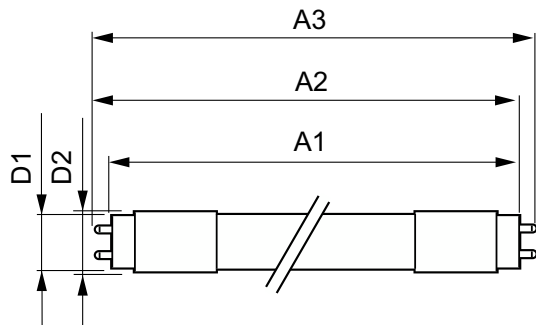

Dimensional drawing

Product	D1	D2	A1	A2	A3
MAS LEDtube 600mm HO VWV 10W 840 T8	25.8 mm	28 mm	588.5 mm	595.5 mm	602.5 mm
MAS LEDtube 600mm HO VWV 10W 840 T8 GM	25.8 mm	28 mm	588.5 mm	595.5 mm	602.5 mm
MAS LEDtube 600mm HO VWV 10W 865 T8	25.8 mm	28 mm	588.6 mm	595.6 mm	602.6 mm
MAS LEDtube 600mm HO VWV 10W 865 T8 GM	25.8 mm	28 mm	588.6 mm	595.6 mm	602.6 mm
MAS LEDtube 900mm HO 12W 840 T8	25.78 mm	28 mm	893.3 mm	900.4 mm	907.5 mm
MAS LEDtube 900mm HO 12W 865 T8	25.78 mm	28 mm	893.3 mm	900.4 mm	907.5 mm
Master LEDTube 1200 mm 18W 865 T8 I W	25.6 mm	27.8 mm	1,198.1 mm	1,205.2 mm	1,212.3 mm
Master LEDTube 1200mm 12.5W 840 T8 W JP	25.7 mm	28 mm	1,198.2 mm	1,205.3 mm	1,212.4 mm
Master LEDTube 1200mm 12.5W 850 T8 W JP	25.7 mm	28 mm	1,198.2 mm	1,205.3 mm	1,212.4 mm
Master LEDTube 1200mm 12.5W 865 T8 W JP	25.7 mm	28 mm	1,198.2 mm	1,205.3 mm	1,212.4 mm
Master LEDTube 1200mm 15.5W 840 T8 W JP	25.8 mm	28 mm	1,198.2 mm	1,205.3 mm	1,212.4 mm
Master LEDTube 1200mm 15.5W 850 T8 W JP	25.8 mm	28 mm	1,198.2 mm	1,205.3 mm	1,212.4 mm
Master LEDTube 1200mm 15.5W 865 T8 W JP	25.8 mm	28 mm	1,198.2 mm	1,205.3 mm	1,212.4 mm
Master LEDTube 1200mm 20.5W 850 T8 W JP	25.8 mm	27.8 mm	1,198.1 mm	1,205.2 mm	1,212.3 mm
Master LEDTube 1200mm 20.5W 865 T8 W JP	25.8 mm	27.8 mm	1,198.1 mm	1,205.2 mm	1,212.3 mm
Master LEDTube 580mm 8W 840 T8 I W JP	25.7 mm	28 mm	580.1 mm	587.2 mm	594.3 mm
Master LEDTube 580mm 8W 850 T8 I W JP	25.7 mm	28 mm	580.1 mm	587.2 mm	594.3 mm
Master LEDTube 580mm 8W 865 T8 I W JP	25.7 mm	28 mm	580.1 mm	587.2 mm	594.3 mm

Product	D1	D2	A1	A2	A3
MAS LEDtube 1050mm 14W840 T8 TW	25.6 mm	28 mm	1,046 mm	1,053 mm	1,060 mm
MAS LEDtube 1050mm 14W865 T8 TW	25.6 mm	28 mm	1,046 mm	1,053 mm	1,060 mm
MAS LEDtube 1050mm 16W 840 T8	25.8 mm	28 mm	1,045.8 mm	1,052.9 mm	1,060 mm
MAS LEDtube 1200mm 15.5W840 T8 TW	25.6 mm	27.9 mm	1,199 mm	1,205 mm	1,213 mm
MAS LEDtube 1200mm 15.5W865 T8 TW	25.6 mm	27.9 mm	1,199 mm	1,205 mm	1,213 mm