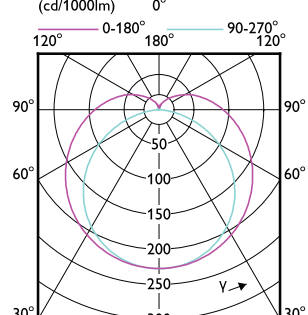

MASTER LEDtube EM/Mains T8

Order Code	Full Product Name	Energy Consumption kWh/1000 h
929001801432	MASTER LEDtube Starter EMP GenII OP	-
929001952848	Master LEDTube 1200mm 12.5W 840 T8 W JP	-
929001952948	Master LEDTube 1200mm 12.5W 850 T8 W JP	-
929001953048	Master LEDTube 1200mm 12.5W 865 T8 W JP	-
929002022648	Master LEDTube 1200mm 15.5W 840 T8 W JP	-
929002022748	Master LEDTube 1200mm 15.5W 850 T8 W JP	-
929002022848	Master LEDTube 1200mm 15.5W 865 T8 W JP	-
929002320948	Master LEDTube 1200mm 20.5W 850 T8 W JP	-
929002321048	Master LEDTube 1200mm 20.5W 865 T8 W JP	-
929002483508	MAS LEDtube DE 580mm 6.5W865 100-240V T8	-
929002483608	MAS LEDtube DE 1200mm 13W865 100-240V T8	-
929002488908	MAS LEDtube DE 580mm 6.5W840 100-240V T8	-
929002489008	MAS LEDtube DE 1200mm 13W840 100-240V T8	-