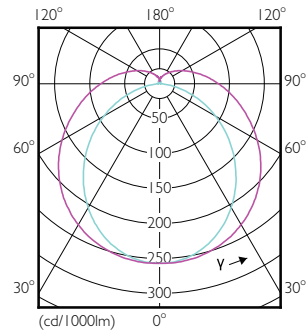

MASTER LEDtube EM/Mains T8

Order Code	Full Product Name	Energy Consumption kWh/1000 h
929001801432	MASTER LEDtube Starter EMP GenII OP	-
929001952848	Master LEDTube 1200mm 12.5W 840 T8 W JP	-
929001952948	Master LEDTube 1200mm 12.5W 850 T8 W JP	-
929001953048	Master LEDTube 1200mm 12.5W 865 T8 W JP	-
929002022648	Master LEDTube 1200mm 15.5W 840 T8 W JP	-
929002022748	Master LEDTube 1200mm 15.5W 850 T8 W JP	-
929002022848	Master LEDTube 1200mm 15.5W 865 T8 W JP	-
929002320948	Master LEDTube 1200mm 20.5W 850 T8 W JP	-
929002321048	Master LEDTube 1200mm 20.5W 865 T8 W JP	-
929002483508	MAS LEDtube DE 580mm 6.5W865 100-240V T8	-
929002483608	MAS LEDtube DE 1200mm 13W865 100-240V T8	-
929002488908	MAS LEDtube DE 580mm 6.5W840 100-240V T8	-
929002489008	MAS LEDtube DE 1200mm 13W840 100-240V T8	-