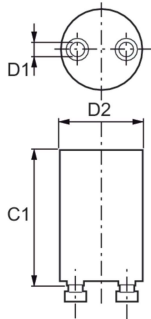

MASTER LEDtube EM/Mains T8

Dimensional drawing

Product	D1	D2	C1
MASTER LEDtube Starter EMP	3 mm	21.5 mm	34.5 mm
MASTER LEDtube Starter EMP GenII OP	3 mm	21.5 mm	34.5 mm

Product	D1	D2	A1	A2	A3
MAS LEDtube 1050mm 16W 830 T8	25.8 mm	28 mm	1,045.8 mm	1,052.9 mm	1,060 mm
MAS LEDtube 1200mm HO VWV 18W 840 T8	25.8 mm	28 mm	1,198.2 mm	1,205.3 mm	1,212.4 mm
MAS LEDtube 1200mm HO VWV 18W 840 T8 GM	25.8 mm	28 mm	1,198.2 mm	1,205.3 mm	1,212.4 mm
MAS LEDtube 1200mm HO VWV 18W 865 T8	25.8 mm	28 mm	1,198.2 mm	1,205.3 mm	1,212.4 mm
MAS LEDtube 1200mm HO VWV 18W 865 T8 GM	25.8 mm	28 mm	1,198.2 mm	1,205.3 mm	1,212.4 mm
MAS LEDtube 1200mm UO 14.7W 830 T8	25.8 mm	28 mm	1,198.2 mm	1,205.3 mm	1,212.4 mm
MAS LEDtube 1200mm UO 14.7W 840 T8	25.8 mm	28 mm	1,198.2 mm	1,205.3 mm	1,212.4 mm
MAS LEDtube 1200mm UO 14.7W 865 T8	25.8 mm	28 mm	1,198.2 mm	1,205.3 mm	1,212.4 mm
MAS LEDtube 1200mm UO 14.7W850 T8 SH	25.8 mm	28 mm	1,198.2 mm	1,205.3 mm	1,198.2 mm
MAS LEDtube 1200mm UO 16W 840 T8 FF RCA	25.8 mm	28 mm	1,198.2 mm	1,205.3 mm	1,198.2 mm
MAS LEDtube 1200mm UO 16W 865 T8 FF RCA	25.8 mm	28 mm	1,198.2 mm	1,205.3 mm	1,198.2 mm
MAS LEDtube 1500mm UO 21.7W 830 T8	25.8 mm	28 mm	1,498.8 mm	1,505.9 mm	1,513 mm
MAS LEDtube 1500mm UO 21.7W 840 T8	25.8 mm	28 mm	1,498.8 mm	1,505.9 mm	1,513 mm
MAS LEDtube 1500mm UO 21.7W 865 T8	25.8 mm	28 mm	1,498.8 mm	1,505.9 mm	1,513 mm
MAS LEDtube 1500mm UO 24W 840 T8 FF RCA	25.8 mm	28 mm	1,498.7 mm	1,505.8 mm	1,498.7 mm
MAS LEDtube 1500mm UO 24W 865 T8 FF RCA	25.8 mm	28 mm	1,498.7 mm	1,505.8 mm	1,498.7 mm
MAS LEDtube 600mm HO 8W830 T8	25.78 mm	28 mm	588.5 mm	595.5 mm	602.5 mm
MAS LEDtube 600mm HO 8W840 T8	25.78 mm	28 mm	588.5 mm	595.5 mm	602.5 mm
MAS LEDtube 600mm HO 8W865 T8	25.78 mm	28 mm	588.5 mm	595.5 mm	602.5 mm