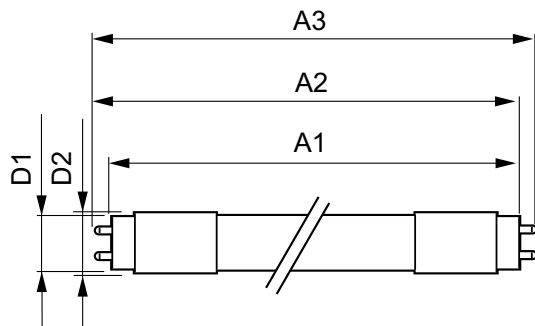

MASTER LEDtube EM/Mains T8

Dimensional drawing

Product	D1	D2	C1
MASTER LEDtube Starter EMP	3 mm	21.5 mm	34.5 mm
MASTER LEDtube Starter EMP GenII OP	3 mm	21.5 mm	34.5 mm

Product	D1	D2	A1	A2	A3
MAS LEDtube 1050mm 16W 830 T8	25.8 mm	28 mm	1,045.8 mm	1,052.9 mm	1,060 mm
MAS LEDtube 1200mm HO VWV 18W 840 T8	25.8 mm	28 mm	1,198.2 mm	1,205.3 mm	1,212.4 mm
MAS LEDtube 1200mm HO VWV 18W 840 T8 GM	25.8 mm	28 mm	1,198.2 mm	1,205.3 mm	1,212.4 mm
MAS LEDtube 1200mm HO VWV 18W 865 T8	25.8 mm	28 mm	1,198.2 mm	1,205.3 mm	1,212.4 mm
MAS LEDtube 1200mm HO VWV 18W 865 T8 GM	25.8 mm	28 mm	1,198.2 mm	1,205.3 mm	1,212.4 mm
MAS LEDtube 1200mm UO 14.7W 830 T8	25.8 mm	28 mm	1,198.2 mm	1,205.3 mm	1,212.4 mm
MAS LEDtube 1200mm UO 14.7W 840 T8	25.8 mm	28 mm	1,198.2 mm	1,205.3 mm	1,212.4 mm
MAS LEDtube 1200mm UO 14.7W 865 T8	25.8 mm	28 mm	1,198.2 mm	1,205.3 mm	1,212.4 mm
MAS LEDtube 1200mm UO 14.7W850 T8 SH	25.8 mm	28 mm	1,198.2 mm	1,205.3 mm	1,198.2 mm
MAS LEDtube 1200mm UO 16W 840 T8 FF RCA	25.8 mm	28 mm	1,198.2 mm	1,205.3 mm	1,198.2 mm
MAS LEDtube 1200mm UO 16W 865 T8 FF RCA	25.8 mm	28 mm	1,198.2 mm	1,205.3 mm	1,198.2 mm
MAS LEDtube 1500mm UO 21.7W 830 T8	25.8 mm	28 mm	1,498.8 mm	1,505.9 mm	1,513 mm
MAS LEDtube 1500mm UO 21.7W 840 T8	25.8 mm	28 mm	1,498.8 mm	1,505.9 mm	1,513 mm
MAS LEDtube 1500mm UO 21.7W 865 T8	25.8 mm	28 mm	1,498.8 mm	1,505.9 mm	1,513 mm
MAS LEDtube 1500mm UO 24W 840 T8 FF RCA	25.8 mm	28 mm	1,498.7 mm	1,505.8 mm	1,498.7 mm
MAS LEDtube 1500mm UO 24W 865 T8 FF RCA	25.8 mm	28 mm	1,498.7 mm	1,505.8 mm	1,498.7 mm
MAS LEDtube 600mm HO 8W830 T8	25.78 mm	28 mm	588.5 mm	595.5 mm	602.5 mm
MAS LEDtube 600mm HO 8W840 T8	25.78 mm	28 mm	588.5 mm	595.5 mm	602.5 mm
MAS LEDtube 600mm HO 8W865 T8	25.78 mm	28 mm	588.5 mm	595.5 mm	602.5 mm