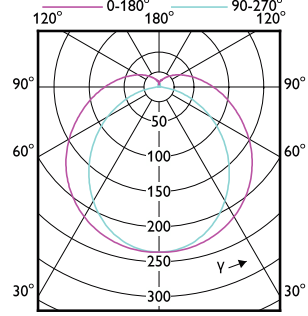

MASTER LEDtube EM/Mains T8

Order Code	Full Product Name	Energy Consumption kWh/1000 h
929001801432	MASTER LEDtube Starter EMP GenII OP	-
929001952848	Master LEDTube 1200mm 12.5W 840 T8 W JP	-
929001952948	Master LEDTube 1200mm 12.5W 850 T8 W JP	-
929001953048	Master LEDTube 1200mm 12.5W 865 T8 W JP	-
929002022648	Master LEDTube 1200mm 15.5W 840 T8 W JP	-
929002022748	Master LEDTube 1200mm 15.5W 850 T8 W JP	-
929002022848	Master LEDTube 1200mm 15.5W 865 T8 W JP	-
929002320948	Master LEDTube 1200mm 20.5W 850 T8 W JP	-
929002321048	Master LEDTube 1200mm 20.5W 865 T8 W JP	-
929002483508	MAS LEDtube DE 580mm 6.5W865 100-240V T8	-
929002483608	MAS LEDtube DE 1200mm 13W865 100-240V T8	-
929002488908	MAS LEDtube DE 580mm 6.5W840 100-240V T8	-
929002489008	MAS LEDtube DE 1200mm 13W840 100-240V T8	-