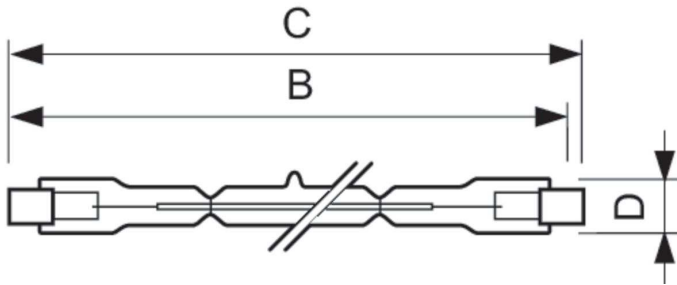

## Dimensional drawing

Product	D (max)	B (max)	B	B (min)	C (max)
Halogen 118MM 2Y 160W R7S 230V 1BC/10	11 mm	115.8 mm	114.2 mm	112.6 mm	118 mm
Plusline 118mm 2y 400W R7s 230V 1BB	11 mm	115.8 mm	114.2 mm	112.6 mm	118 mm