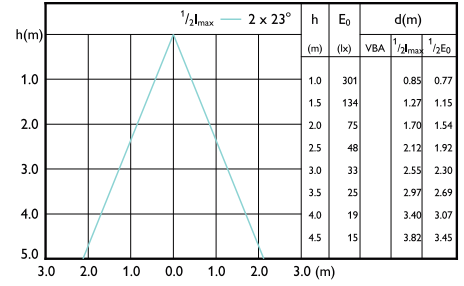

Beam diagram - CorePro LEDspot 4-50W GU10 830 36D DIM UK

Beam Diagrams

Beam diagram - CorePro LEDspot 4-50W GU10 840 36D DIM

Beam diagram - CorePro LEDspot 730lm GU10 840 60D

Beam diagram - CorePro LEDspot 3-35W GU10 830 36D DIM UK