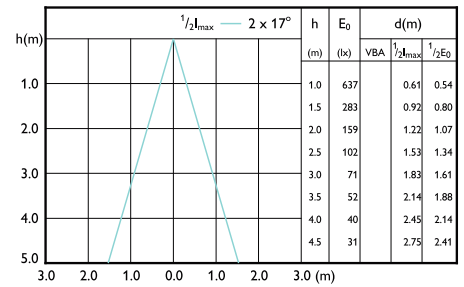

Beam diagram - CorePro LEDspot 4-50W GU10 865 36D DIM UK