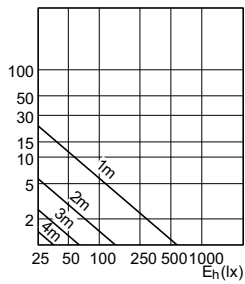

Accent Diagram - CorePro LEDspot 3.5-35W
GU10 827 36D UK