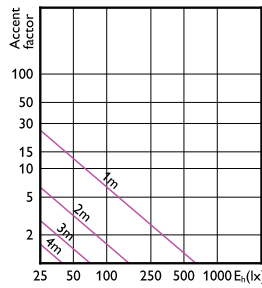

CorePro LEDspot MV

Order Code	Full Product Name	Energy Consumption kWh/1000 h
929001218199	Corepro LEDspot 4.6-50W GU10 830 36D UK	5 kWh
929001218202	Corepro LEDspot 4.6-50W GU10 840 36D	5 kWh
929001218299	Corepro LEDspot 4.6-50W GU10 840 36D UK	5 kWh
929001218302	Corepro LEDspot 4.6-50W GU10 865 36D	5 kWh
929001218308	Essential LED 4.6-50W GU10 865 36D	-
929001218399	Corepro LEDspot 4.6-50W GU10 865 36D UK	5 kWh
929003132390	LEDspot GU10 50W 830 36D 6CT	5 kWh
929002965587	ESS LEDspot 6W 640lm E14 R50 827	6 kWh
929002965687	ESS LEDspot 6W 640lm E14 R50 840	6 kWh
929002965787	ESS LEDspot 6W 640lm E14 R50 865	6 kWh
929002965887	ESS LEDspot 9W 980lm E27 R63 827	9 kWh
929002965987	ESS LEDspot 9W 980lm E27 R63 840	9 kWh
929002966087	ESS LEDspot 9W 980lm E27 R63 865	9 kWh
929002966187	ESS LEDspot 10W 1150lm E27 R80 827	10 kWh
929002966287	ESS LEDspot 10W 1150lm E27 R80 840	10 kWh
929002966387	ESS LEDspot 10W 1150lm E27 R80 865	10 kWh
929002466702	Corepro LEDspot 670lm GU10 830 60D	7 kWh
929002466802	Corepro LEDspot 730lm GU10 840 60D	7 kWh
929001372017	ESSLEDspot 6W 500lm GU10 827 120D ND RCA	6 kWh
929002093317	ESSLEDspot 8W 720lm GU10 830 120D ND RCA	8 kWh
929002093417	ESSLEDspot 8W 720lm GU10 840 120D ND RCA	8 kWh

90°

60°

CorePro LEDspot MV

CorePro LEDspot MV

CorePro LEDspot MV

Accent Diagrams

Accent Diagram - CorePro LEDspot 4.9-65W
GU10 830 36D ND

Accent Diagram - CorePro LEDspot 4-50W GU10
865 36D DIM UK