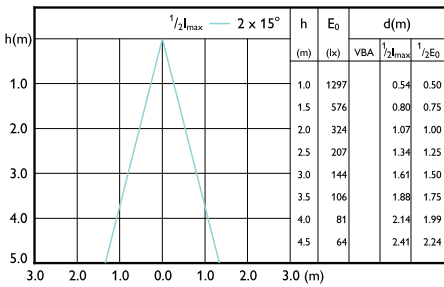

Beam diagram - CorePro LEDspot 4.9-65W GU10 830 36D ND