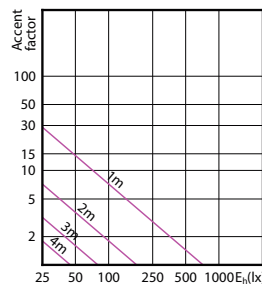

Accent Diagram - CorePro LEDspot 4.6-50W
GU10 830 36D