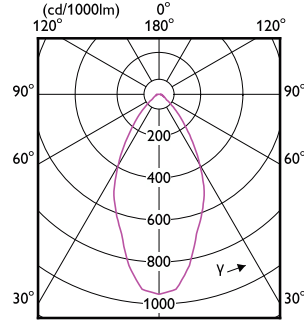

CorePro LEDspot MV

Order Code	Full Product Name	Energy Consumption kWh/1000 h
929001218199	Corepro LEDspot 4.6-50W GU10 830 36D UK	5 kWh
929001218202	Corepro LEDspot 4.6-50W GU10 840 36D	5 kWh
929001218299	Corepro LEDspot 4.6-50W GU10 840 36D UK	5 kWh
929001218302	Corepro LEDspot 4.6-50W GU10 865 36D	5 kWh
929001218308	Essential LED 4.6-50W GU10 865 36D	-
929001218399	Corepro LEDspot 4.6-50W GU10 865 36D UK	5 kWh
929003132390	LEDspot GU10 50W 830 36D 6CT	5 kWh
929002965587	ESS LEDspot 6W 640lm E14 R50 827	6 kWh
929002965687	ESS LEDspot 6W 640lm E14 R50 840	6 kWh
929002965787	ESS LEDspot 6W 640lm E14 R50 865	6 kWh
929002965887	ESS LEDspot 9W 980lm E27 R63 827	9 kWh
929002965987	ESS LEDspot 9W 980lm E27 R63 840	9 kWh
929002966087	ESS LEDspot 9W 980lm E27 R63 865	9 kWh
929002966187	ESS LEDspot 10W 1150lm E27 R80 827	10 kWh
929002966287	ESS LEDspot 10W 1150lm E27 R80 840	10 kWh
929002966387	ESS LEDspot 10W 1150lm E27 R80 865	10 kWh
929002466702	Corepro LEDspot 670lm GU10 830 60D	7 kWh
929002466802	Corepro LEDspot 730lm GU10 840 60D	7 kWh
929001372017	ESSLEDspot 6W 500lm GU10 827 120D ND RCA	6 kWh
929002093317	ESSLEDspot 8W 720lm GU10 830 120D ND RCA	8 kWh
929002093417	ESSLEDspot 8W 720lm GU10 840 120D ND RCA	8 kWh

90°

60°

CorePro LEDspot MV

CorePro LEDspot MV

CorePro LEDspot MV

Accent Diagrams

Accent Diagram - CorePro LEDspot 4.9-65W
GU10 830 36D ND

Accent Diagram - CorePro LEDspot 4-50W GU10
865 36D DIM UK