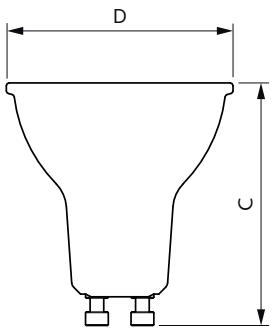

CorePro LEDspot MV

Dimensional drawing

Product	D	C
ESSLEDspot 6W 500lm GU10 827 120D ND RCA	50 mm	58 mm
ESSLEDspot 8W 720lm GU10 830 120D ND RCA	50 mm	58 mm
ESSLEDspot 8W 720lm GU10 840 120D ND RCA	50 mm	58 mm

Product	D	C
Corepro LEDspot 670lm GU10 830 60D	50 mm	54 mm
Corepro LEDspot 730lm GU10 840 60D	50 mm	54 mm

Light Technical

Color rendering index (CRI) 80

LLMF At End Of Nominal Lifetime 70 %

(Nom)

Operating and Electrical

Input Frequency 50 to 60 Hz

Line Frequency 50 to 60 Hz

General Information

Order Code	Full Product Name	Cap-Base	Rated		
			Lifetime (Hours)	Switching Cycle	Nominal lifetime
929002065602	CorePro LEDspot 3-35W GU10 840 36D DIM	GU10	-	50,000	15,000 hour(s)
929002068202	CorePro LEDspot 3-35W GU10 830 36D DIM	GU10	-	50,000	15,000 hour(s)
929002068299	CoreProLEDspot 3-35W GU10 830 36D DIM UK	GU10	-	50,000	15,000 hour(s)
929002495802	CorePro LEDspot 3-35W GU10 827 36D DIM	GU10	-	50,000	15,000 hour(s)
929002495902	CorePro LEDspot 4-50W GU10 827 36D DIM	GU10	-	50,000	15,000 hour(s)
929002495999	CoreProLEDspot 4-50W GU10 827 36D DIM UK	GU10	-	50,000	15,000 hour(s)

Order Code	Full Product Name	Cap-Base	Rated		
			Lifetime (Hours)	Switching Cycle	Nominal lifetime
929003562499	CoreProLEDspot 4-50W GU10 865 36D DIM UK	GU10	-	50,000	15,000 hour(s)
929001215232	Corepro LEDspot 4.6-50W GU10 827 36D	GU10	-	50,000	15,000 hour(s)
929001215252	CorePro LEDspot 4.6-50W GU10 827 36D	GU10	-	50,000	15,000 hour(s)
929001215268	Corepro LEDspot 4.6-50W GU10 827 36D UK	GU10	-	50,000	15,000 hour(s)
929001217532	Corepro LEDspot 2.7-25W GU10 827 36D	GU10	-	50,000	15,000 hour(s)