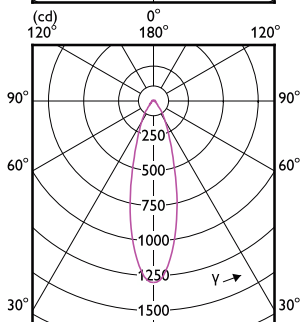

CorePro LEDspot MV

Order Code	Full Product Name	Energy Consumption kWh/1000 h
929001218199	Corepro LEDspot 4.6-50W GU10 830 36D UK	5 kWh
929001218202	Corepro LEDspot 4.6-50W GU10 840 36D	5 kWh
929001218299	Corepro LEDspot 4.6-50W GU10 840 36D UK	5 kWh
929001218302	Corepro LEDspot 4.6-50W GU10 865 36D	5 kWh
929001218308	Essential LED 4.6-50W GU10 865 36D	-
929001218399	Corepro LEDspot 4.6-50W GU10 865 36D UK	5 kWh
929003132390	LEDspot GU10 50W 830 36D 6CT	5 kWh
929002965587	ESS LEDspot 6W 640lm E14 R50 827	6 kWh
929002965687	ESS LEDspot 6W 640lm E14 R50 840	6 kWh
929002965787	ESS LEDspot 6W 640lm E14 R50 865	6 kWh
929002965887	ESS LEDspot 9W 980lm E27 R63 827	9 kWh
929002965987	ESS LEDspot 9W 980lm E27 R63 840	9 kWh
929002966087	ESS LEDspot 9W 980lm E27 R63 865	9 kWh
929002966187	ESS LEDspot 10W 1150lm E27 R80 827	10 kWh
929002966287	ESS LEDspot 10W 1150lm E27 R80 840	10 kWh
929002966387	ESS LEDspot 10W 1150lm E27 R80 865	10 kWh
929002466702	Corepro LEDspot 670lm GU10 830 60D	7 kWh
929002466802	Corepro LEDspot 730lm GU10 840 60D	7 kWh
929001372017	ESSLEDspot 6W 500lm GU10 827 120D ND RCA	6 kWh
929002093317	ESSLEDspot 8W 720lm GU10 830 120D ND RCA	8 kWh
929002093417	ESSLEDspot 8W 720lm GU10 840 120D ND RCA	8 kWh

90°

60°

CorePro LEDspot MV

CorePro LEDspot MV

CorePro LEDspot MV

Accent Diagrams

Accent Diagram - CorePro LEDspot 4.9-65W
GU10 830 36D ND

Accent Diagram - CorePro LEDspot 4-50W GU10
865 36D DIM UK