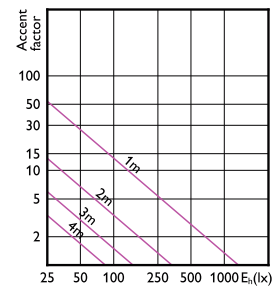

Accent Diagram - CorePro LEDspot 4.9-65W
GU10 840 36D ND