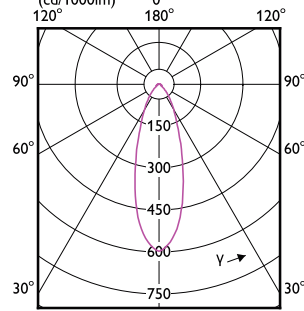

90°

60°

CorePro LEDspot MV

CorePro LEDspot MV

CorePro LEDspot MV

Accent Diagrams

Accent Diagram - CorePro LEDspot 4.9-65W
GU10 830 36D ND

Accent Diagram - CorePro LEDspot 4-50W GU10
865 36D DIM UK