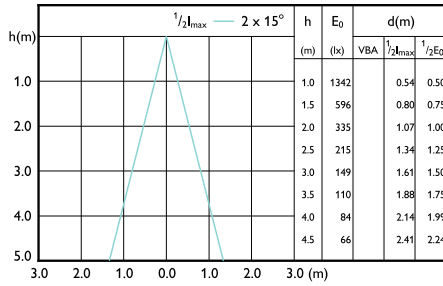

Beam diagram - CorePro LEDspot 4.9-65W GU10 840 36D ND