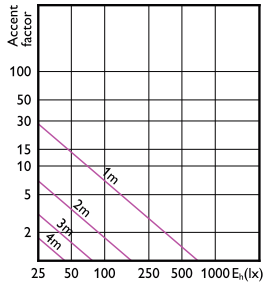

90°

60°

CorePro LEDspot MV

CorePro LEDspot MV

CorePro LEDspot MV

Accent Diagrams

Accent Diagram - CorePro LEDspot 4.9-65W
GU10 830 36D ND

Accent Diagram - CorePro LEDspot 4-50W GU10
865 36D DIM UK

Accent Diagram - CorePro LEDspot 3.5-35W
GU10 830 36D UK

Accent Diagram - CorePro LEDspot 4.6-50W
GU10 830 36D

Accent Diagram - CorePro LEDspot 4-50W
GU10 827 36D DIM

CorePro LEDspot MV

Accent Diagrams

Accent Diagram - CorePro LEDspot 4-50W
GU10 840 36D DIM