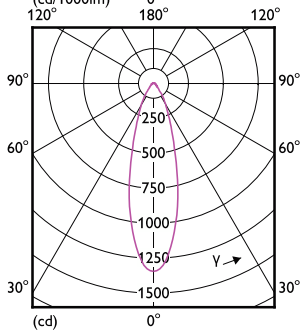

90°

60°

CorePro LEDspot MV

CorePro LEDspot MV

CorePro LEDspot MV

Accent Diagrams

Accent Diagram - CorePro LEDspot 4.9-65W
GU10 830 36D ND

Accent Diagram - CorePro LEDspot 4-50W GU10
865 36D DIM UK