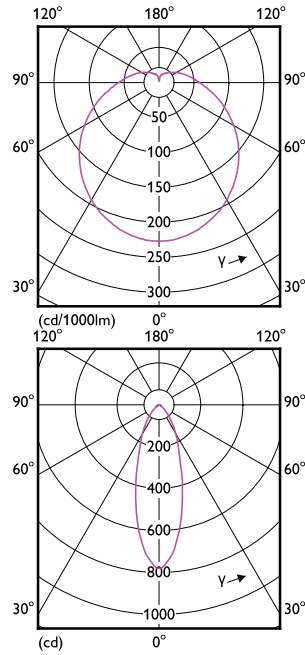

Order Code	Full Product Name	Bulb Finish	Bulb Shape
929001217902	Corepro LEDspot 3.5-35W GU10 830 36D	-	PAR16
929001217999	Corepro LEDspot 3.5-35W GU10 830 36D UK	-	PAR16
929001218002	Corepro LEDspot 3.5-35W GU10 840 36D	-	PAR16
929001218099	Corepro LEDspot 3.5-35W GU10 840 36D UK	-	PAR16
929001218102	Corepro LEDspot 4.6-50W GU10 830 36D	-	PAR16
929001218199	Corepro LEDspot 4.6-50W GU10 830 36D UK	-	PAR16
929001218202	Corepro LEDspot 4.6-50W GU10 840 36D	-	PAR16
929001218299	Corepro LEDspot 4.6-50W GU10 840 36D UK	-	PAR16
929001218302	Corepro LEDspot 4.6-50W GU10 865 36D	-	PAR16
929001218308	Essential LED 4.6-50W GU10 865 36D	Clear	PAR16
929001218399	Corepro LEDspot 4.6-50W GU10 865 36D UK	-	PAR16
929003132390	LEDspot GU10 50W 830 36D 6CT	-	PAR16
929002965587	ESS LEDspot 6W 640lm E14 R50 827	Frosted	R50
929002965687	ESS LEDspot 6W 640lm E14 R50 840	Frosted	R50
929002965787	ESS LEDspot 6W 640lm E14 R50 865	Frosted	R50
929002965887	ESS LEDspot 9W 980lm E27 R63 827	Frosted	R63
929002965987	ESS LEDspot 9W 980lm E27 R63 840	Frosted	R63
929002966087	ESS LEDspot 9W 980lm E27 R63 865	Frosted	R63
929002966187	ESS LEDspot 10W 1150lm E27 R80 827	Frosted	R80
929002966287	ESS LEDspot 10W 1150lm E27 R80 840	Frosted	R80
929002966387	ESS LEDspot 10W 1150lm E27 R80 865	Frosted	R80
929002466702	Corepro LEDspot 670lm GU10 830 60D	-	PAR16
929002466802	Corepro LEDspot 730lm GU10 840 60D	-	PAR16
929001372017	ESSLEDspot 6W 500lm GU10 827 120D ND RCA	-	PAR16
929002093317	ESSLEDspot 8W 720lm GU10 830 120D ND RCA	-	PAR16
929002093417	ESSLEDspot 8W 720lm GU10 840 120D ND RCA	-	PAR16

90°

60°

CorePro LEDspot MV

CorePro LEDspot MV

CorePro LEDspot MV

Accent Diagrams

Accent Diagram - CorePro LEDspot 4.9-65W
GU10 830 36D ND

Accent Diagram - CorePro LEDspot 4-50W GU10
865 36D DIM UK