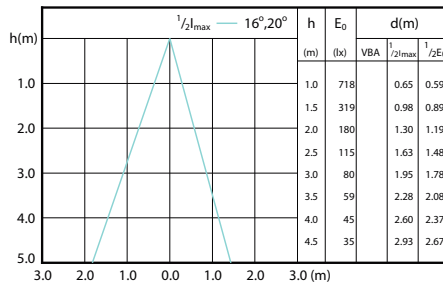

Beam diagram - CorePro LEDspot 4.6-50W GU10 827 36D 5CT

Beam diagram - CorePro LEDspot 4.6-50W GU10 830 36D