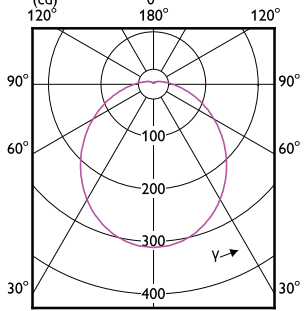

90°

60°

CorePro LEDspot MV

CorePro LEDspot MV

CorePro LEDspot MV

Accent Diagrams

Accent Diagram - CorePro LEDspot 4.9-65W
GU10 830 36D ND

Accent Diagram - CorePro LEDspot 4-50W GU10
865 36D DIM UK