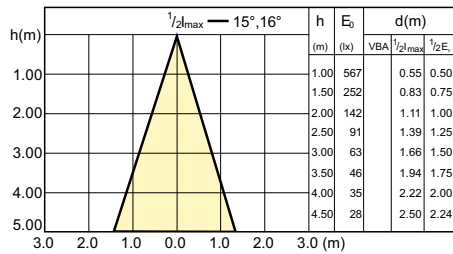

Beam Diagrams

Beam diagram - CorePro LEDspot 3-35W GU10 840 36D DIM

Beam diagram - CorePro LEDspot 4.9-65W GU10 840 36D ND

Beam diagram - CorePro LEDspot 2.7-25W GU10 827 36D

Beam diagram - CorePro LEDspot 3.5-35W GU10 827 36D UK