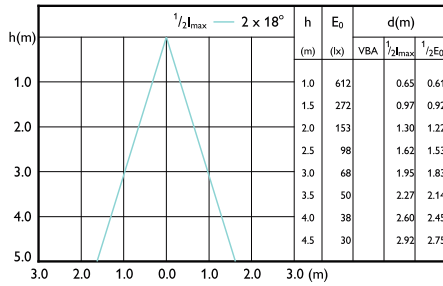

Beam diagram - CorePro LEDspot 4-50W GU10 827 36D DIM