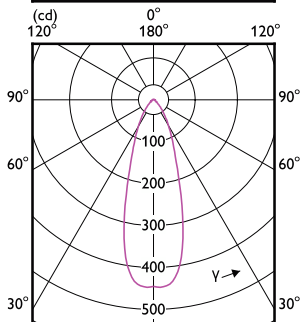

CorePro LEDspot MV

Order Code	Full Product Name	Energy Consumption kWh/1000 h
929001218199	Corepro LEDspot 4.6-50W GU10 830 36D UK	5 kWh
929001218202	Corepro LEDspot 4.6-50W GU10 840 36D	5 kWh
929001218299	Corepro LEDspot 4.6-50W GU10 840 36D UK	5 kWh
929001218302	Corepro LEDspot 4.6-50W GU10 865 36D	5 kWh
929001218308	Essential LED 4.6-50W GU10 865 36D	-
929001218399	Corepro LEDspot 4.6-50W GU10 865 36D UK	5 kWh
929003132390	LEDspot GU10 50W 830 36D 6CT	5 kWh
929002965587	ESS LEDspot 6W 640lm E14 R50 827	6 kWh
929002965687	ESS LEDspot 6W 640lm E14 R50 840	6 kWh
929002965787	ESS LEDspot 6W 640lm E14 R50 865	6 kWh
929002965887	ESS LEDspot 9W 980lm E27 R63 827	9 kWh
929002965987	ESS LEDspot 9W 980lm E27 R63 840	9 kWh
929002966087	ESS LEDspot 9W 980lm E27 R63 865	9 kWh
929002966187	ESS LEDspot 10W 1150lm E27 R80 827	10 kWh
929002966287	ESS LEDspot 10W 1150lm E27 R80 840	10 kWh
929002966387	ESS LEDspot 10W 1150lm E27 R80 865	10 kWh
929002466702	Corepro LEDspot 670lm GU10 830 60D	7 kWh
929002466802	Corepro LEDspot 730lm GU10 840 60D	7 kWh
929001372017	ESSLEDspot 6W 500lm GU10 827 120D ND RCA	6 kWh
929002093317	ESSLEDspot 8W 720lm GU10 830 120D ND RCA	8 kWh
929002093417	ESSLEDspot 8W 720lm GU10 840 120D ND RCA	8 kWh

90°

60°

CorePro LEDspot MV

CorePro LEDspot MV

CorePro LEDspot MV

Accent Diagrams

Accent Diagram - CorePro LEDspot 4.9-65W
GU10 830 36D ND

Accent Diagram - CorePro LEDspot 4-50W GU10
865 36D DIM UK