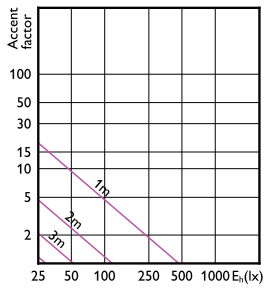

Accent Diagram - CorePro LEDspot 3-35W GU10
840 36D DIM