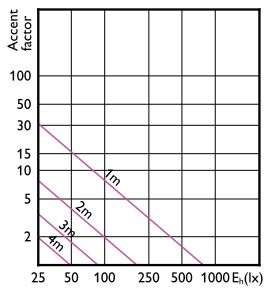

Accent Diagram - LEDspot GU10 50W 830 36D
6CT