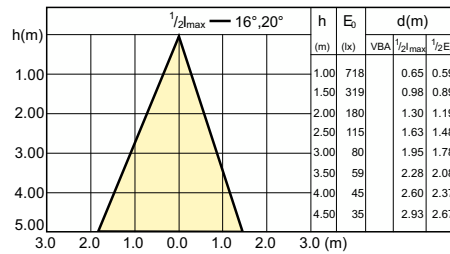

Beam Diagrams

Beam diagram - CorePro LEDspot 3-35W GU10 840 36D DIM

Beam diagram - CorePro LEDspot 4.9-65W GU10 840 36D ND

Beam diagram - CorePro LEDspot 2.7-25W GU10 827 36D

Beam diagram - CorePro LEDspot 3.5-35W GU10 827 36D UK