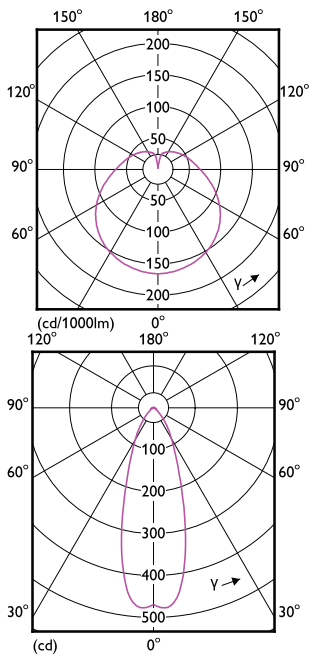

CorePro LEDspot MV

Order Code	Full Product Name	Energy Consumption kWh/1000 h
929001218199	Corepro LEDspot 4.6-50W GU10 830 36D UK	5 kWh
929001218202	Corepro LEDspot 4.6-50W GU10 840 36D	5 kWh
929001218299	Corepro LEDspot 4.6-50W GU10 840 36D UK	5 kWh
929001218302	Corepro LEDspot 4.6-50W GU10 865 36D	5 kWh
929001218308	Essential LED 4.6-50W GU10 865 36D	-
929001218399	Corepro LEDspot 4.6-50W GU10 865 36D UK	5 kWh
929003132390	LEDspot GU10 50W 830 36D 6CT	5 kWh
929002965587	ESS LEDspot 6W 640lm E14 R50 827	6 kWh
929002965687	ESS LEDspot 6W 640lm E14 R50 840	6 kWh
929002965787	ESS LEDspot 6W 640lm E14 R50 865	6 kWh
929002965887	ESS LEDspot 9W 980lm E27 R63 827	9 kWh
929002965987	ESS LEDspot 9W 980lm E27 R63 840	9 kWh
929002966087	ESS LEDspot 9W 980lm E27 R63 865	9 kWh
929002966187	ESS LEDspot 10W 1150lm E27 R80 827	10 kWh
929002966287	ESS LEDspot 10W 1150lm E27 R80 840	10 kWh
929002966387	ESS LEDspot 10W 1150lm E27 R80 865	10 kWh
929002466702	Corepro LEDspot 670lm GU10 830 60D	7 kWh
929002466802	Corepro LEDspot 730lm GU10 840 60D	7 kWh
929001372017	ESSLEDspot 6W 500lm GU10 827 120D ND RCA	6 kWh
929002093317	ESSLEDspot 8W 720lm GU10 830 120D ND RCA	8 kWh
929002093417	ESSLEDspot 8W 720lm GU10 840 120D ND RCA	8 kWh