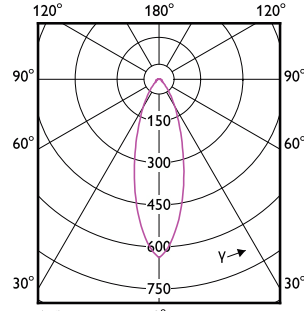

90°

60°

CorePro LEDspot MV

CorePro LEDspot MV

CorePro LEDspot MV

Accent Diagrams

Accent Diagram - CorePro LEDspot 4.9-65W
GU10 830 36D ND

Accent Diagram - CorePro LEDspot 4-50W GU10
865 36D DIM UK