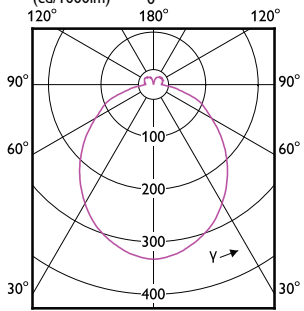

90°

60°

CorePro LEDspot MV

CorePro LEDspot MV

CorePro LEDspot MV

Accent Diagrams

Accent Diagram - CorePro LEDspot 4.9-65W
GU10 830 36D ND

Accent Diagram - CorePro LEDspot 4-50W GU10
865 36D DIM UK