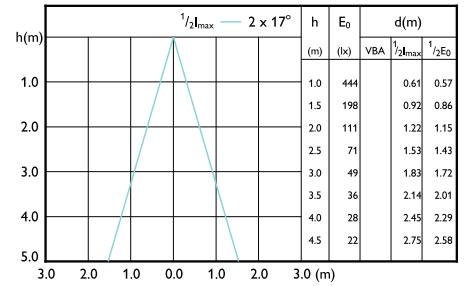

Beam diagram - CorePro LEDspot 3-35W GU10 827 36D DIM