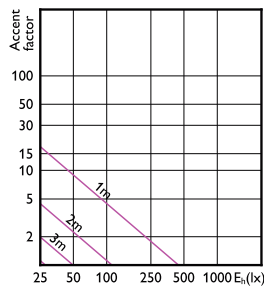

Accent Diagram - CorePro LEDspot 3-35W GU10
827 36D DIM