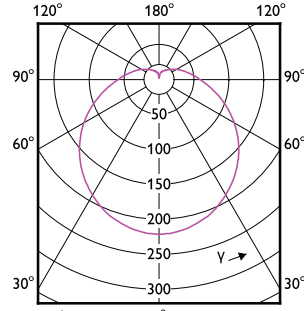

CorePro LEDspot MV

Order Code	Full Product Name	Energy Consumption kWh/1000 h
929001218199	Corepro LEDspot 4.6-50W GU10 830 36D UK	5 kWh
929001218202	Corepro LEDspot 4.6-50W GU10 840 36D	5 kWh
929001218299	Corepro LEDspot 4.6-50W GU10 840 36D UK	5 kWh
929001218302	Corepro LEDspot 4.6-50W GU10 865 36D	5 kWh
929001218308	Essential LED 4.6-50W GU10 865 36D	-
929001218399	Corepro LEDspot 4.6-50W GU10 865 36D UK	5 kWh
929003132390	LEDspot GU10 50W 830 36D 6CT	5 kWh
929002965587	ESS LEDspot 6W 640lm E14 R50 827	6 kWh
929002965687	ESS LEDspot 6W 640lm E14 R50 840	6 kWh
929002965787	ESS LEDspot 6W 640lm E14 R50 865	6 kWh
929002965887	ESS LEDspot 9W 980lm E27 R63 827	9 kWh
929002965987	ESS LEDspot 9W 980lm E27 R63 840	9 kWh
929002966087	ESS LEDspot 9W 980lm E27 R63 865	9 kWh
929002966187	ESS LEDspot 10W 1150lm E27 R80 827	10 kWh
929002966287	ESS LEDspot 10W 1150lm E27 R80 840	10 kWh
929002966387	ESS LEDspot 10W 1150lm E27 R80 865	10 kWh
929002466702	Corepro LEDspot 670lm GU10 830 60D	7 kWh
929002466802	Corepro LEDspot 730lm GU10 840 60D	7 kWh
929001372017	ESSLEDspot 6W 500lm GU10 827 120D ND RCA	6 kWh
929002093317	ESSLEDspot 8W 720lm GU10 830 120D ND RCA	8 kWh
929002093417	ESSLEDspot 8W 720lm GU10 840 120D ND RCA	8 kWh

90°

60°

CorePro LEDspot MV

CorePro LEDspot MV

CorePro LEDspot MV

Accent Diagrams

Accent Diagram - CorePro LEDspot 4.9-65W
GU10 830 36D ND

Accent Diagram - CorePro LEDspot 4-50W GU10
865 36D DIM UK