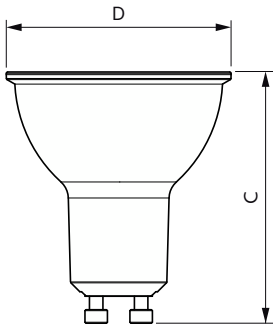

CorePro LEDspot MV

Dimensional drawing

Product	D	C
ESSLEDspot 6W 500lm GU10 827 120D ND RCA	50 mm	58 mm
ESSLEDspot 8W 720lm GU10 830 120D ND RCA	50 mm	58 mm
ESSLEDspot 8W 720lm GU10 840 120D ND RCA	50 mm	58 mm

Product	D	C
Corepro LEDspot 670lm GU10 830 60D	50 mm	54 mm
Corepro LEDspot 730lm GU10 840 60D	50 mm	54 mm

Light Technical

Color rendering index (CRI) 80

LLMF At End Of Nominal Lifetime 70 %

(Nom)

Operating and Electrical

Input Frequency 50 to 60 Hz

Line Frequency 50 to 60 Hz

General Information

Order Code	Full Product Name	Cap-Base	Rated		
			Lifetime (Hours)	Switching Cycle	Nominal lifetime
929002065602	CorePro LEDspot 3-35W GU10 840 36D DIM	GU10	-	50,000	15,000 hour(s)
929002068202	CorePro LEDspot 3-35W GU10 830 36D DIM	GU10	-	50,000	15,000 hour(s)
929002068299	CoreProLEDspot 3-35W GU10 830 36D DIM UK	GU10	-	50,000	15,000 hour(s)
929002495802	CorePro LEDspot 3-35W GU10 827 36D DIM	GU10	-	50,000	15,000 hour(s)
929002495902	CorePro LEDspot 4-50W GU10 827 36D DIM	GU10	-	50,000	15,000 hour(s)
929002495999	CoreProLEDspot 4-50W GU10 827 36D DIM UK	GU10	-	50,000	15,000 hour(s)

Order Code	Full Product Name	Cap-Base	Rated		
			Lifetime (Hours)	Switching Cycle	Nominal lifetime
929003562499	CoreProLEDspot 4-50W GU10 865 36D DIM UK	GU10	-	50,000	15,000 hour(s)
929001215232	Corepro LEDspot 4.6-50W GU10 827 36D	GU10	-	50,000	15,000 hour(s)
929001215252	CorePro LEDspot 4.6-50W GU10 827 36D	GU10	-	50,000	15,000 hour(s)
929001215268	Corepro LEDspot 4.6-50W GU10 827 36D UK	GU10	-	50,000	15,000 hour(s)
929001217532	Corepro LEDspot 2.7-25W GU10 827 36D	GU10	-	50,000	15,000 hour(s)