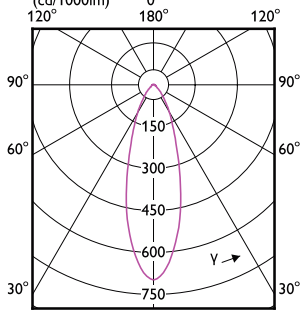

90°

60°

CorePro LEDspot MV

CorePro LEDspot MV

CorePro LEDspot MV

Accent Diagrams

Accent Diagram - CorePro LEDspot 4.9-65W
GU10 830 36D ND

Accent Diagram - CorePro LEDspot 4-50W GU10
865 36D DIM UK