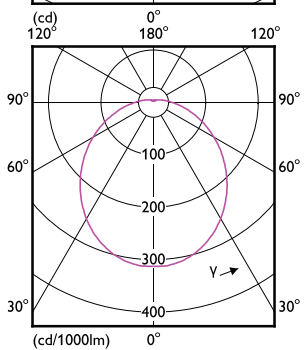

90°

60°

CorePro LEDspot MV

CorePro LEDspot MV

CorePro LEDspot MV

Accent Diagrams

Accent Diagram - CorePro LEDspot 4.9-65W
GU10 830 36D ND

Accent Diagram - CorePro LEDspot 4-50W GU10
865 36D DIM UK