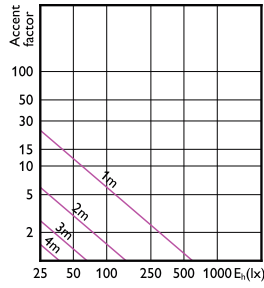

90°

60°

CorePro LEDspot MV

CorePro LEDspot MV

CorePro LEDspot MV

Accent Diagrams

Accent Diagram - CorePro LEDspot 4.9-65W
GU10 830 36D ND

Accent Diagram - CorePro LEDspot 4-50W GU10
865 36D DIM UK

Accent Diagram - CorePro LEDspot 3.5-35W
GU10 830 36D UK

Accent Diagram - CorePro LEDspot 4.6-50W
GU10 830 36D

Accent Diagram - CorePro LEDspot 4-50W
GU10 827 36D DIM

CorePro LEDspot MV

Accent Diagrams

Accent Diagram - CorePro LEDspot 4-50W
GU10 840 36D DIM