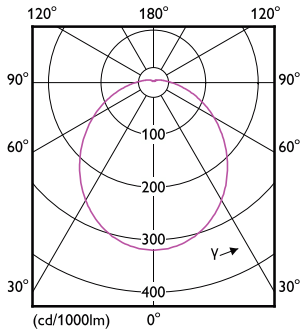

90°

60°

CorePro LEDspot MV

CorePro LEDspot MV

CorePro LEDspot MV

Accent Diagrams

Accent Diagram - CorePro LEDspot 4.9-65W
GU10 830 36D ND

Accent Diagram - CorePro LEDspot 4-50W GU10
865 36D DIM UK