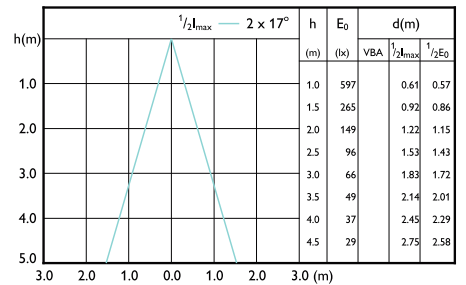

Beam diagram - CorePro LEDspot 4.6-50W GU10 827 36D 5CT

Beam diagram - CorePro LEDspot 2.7-25W GU10 830 36D

Beam diagram - CorePro LEDspot 3.5-35W GU10 830 36D UK

Beam diagram - CorePro LEDspot 4.6-50W GU10 830 36D