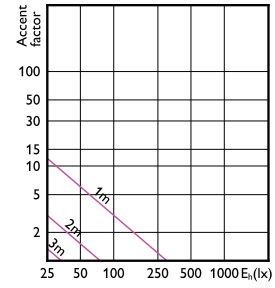

Accent Diagram - CorePro LEDspot 3-35W GU10
830 36D DIM UK