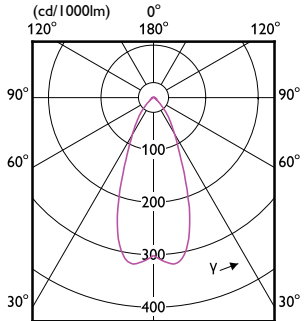

CorePro LEDspot MV

Order Code	Full Product Name	Energy Consumption kWh/1000 h
929001218199	Corepro LEDspot 4.6-50W GU10 830 36D UK	5 kWh
929001218202	Corepro LEDspot 4.6-50W GU10 840 36D	5 kWh
929001218299	Corepro LEDspot 4.6-50W GU10 840 36D UK	5 kWh
929001218302	Corepro LEDspot 4.6-50W GU10 865 36D	5 kWh
929001218308	Essential LED 4.6-50W GU10 865 36D	-
929001218399	Corepro LEDspot 4.6-50W GU10 865 36D UK	5 kWh
929003132390	LEDspot GU10 50W 830 36D 6CT	5 kWh
929002965587	ESS LEDspot 6W 640lm E14 R50 827	6 kWh
929002965687	ESS LEDspot 6W 640lm E14 R50 840	6 kWh
929002965787	ESS LEDspot 6W 640lm E14 R50 865	6 kWh
929002965887	ESS LEDspot 9W 980lm E27 R63 827	9 kWh
929002965987	ESS LEDspot 9W 980lm E27 R63 840	9 kWh
929002966087	ESS LEDspot 9W 980lm E27 R63 865	9 kWh
929002966187	ESS LEDspot 10W 1150lm E27 R80 827	10 kWh
929002966287	ESS LEDspot 10W 1150lm E27 R80 840	10 kWh
929002966387	ESS LEDspot 10W 1150lm E27 R80 865	10 kWh
929002466702	Corepro LEDspot 670lm GU10 830 60D	7 kWh
929002466802	Corepro LEDspot 730lm GU10 840 60D	7 kWh
929001372017	ESSLEDspot 6W 500lm GU10 827 120D ND RCA	6 kWh
929002093317	ESSLEDspot 8W 720lm GU10 830 120D ND RCA	8 kWh
929002093417	ESSLEDspot 8W 720lm GU10 840 120D ND RCA	8 kWh

90°

60°

CorePro LEDspot MV

CorePro LEDspot MV

CorePro LEDspot MV

Accent Diagrams

Accent Diagram - CorePro LEDspot 4.9-65W
GU10 830 36D ND

Accent Diagram - CorePro LEDspot 4-50W GU10
865 36D DIM UK