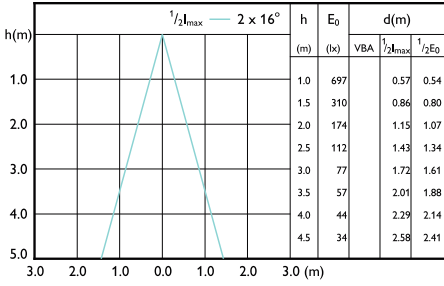

Beam Diagrams

Beam diagram - CorePro LEDspot 4-50W GU10 840 36D DIM