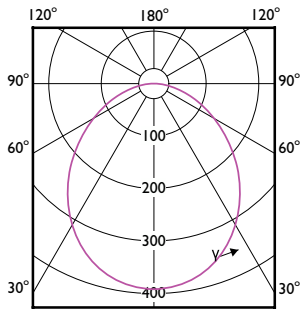

90°

60°

CorePro LEDspot MV

CorePro LEDspot MV

CorePro LEDspot MV

Accent Diagrams

Accent Diagram - CorePro LEDspot 4.9-65W
GU10 830 36D ND

Accent Diagram - CorePro LEDspot 4-50W GU10
865 36D DIM UK