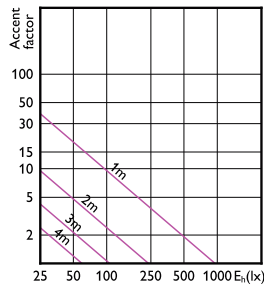

Accent Diagram - CorePro LEDspot 730lm GU10
840 60D