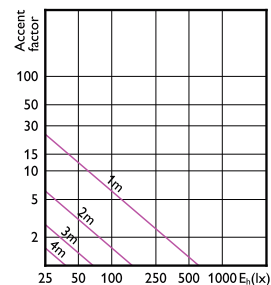

Accent Diagram - CorePro LEDspot 4-50W
GU10 827 36D DIM