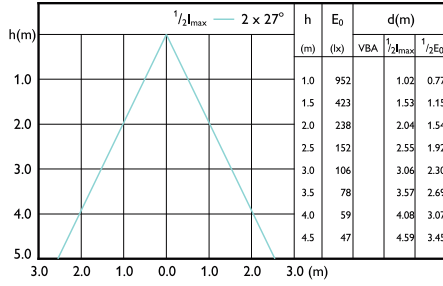

Beam diagram - CorePro LEDspot 730lm GU10 840 60D