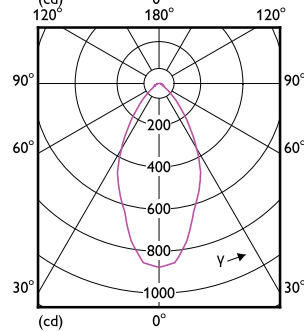

90°

60°

CorePro LEDspot MV

CorePro LEDspot MV

CorePro LEDspot MV

Accent Diagrams

Accent Diagram - CorePro LEDspot 4.9-65W
GU10 830 36D ND

Accent Diagram - CorePro LEDspot 4-50W GU10
865 36D DIM UK