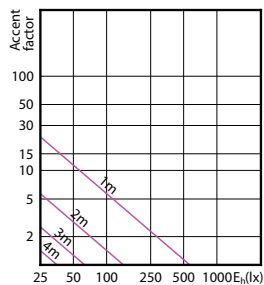

90°

60°

CorePro LEDspot MV

CorePro LEDspot MV

CorePro LEDspot MV

Accent Diagrams

Accent Diagram - CorePro LEDspot 4.9-65W
GU10 830 36D ND

Accent Diagram - CorePro LEDspot 4-50W GU10
865 36D DIM UK

Accent Diagram - CorePro LEDspot 2.7-25W
GU10 827 36D

Accent Diagram - CorePro LEDspot 3.5-35W
GU10 827 36D UK

Accent Diagram - CorePro LEDspot 4.6-50W
GU10 827 36D 5CT

Accent Diagram - CorePro LEDspot 2.7-25W
GU10 830 36D