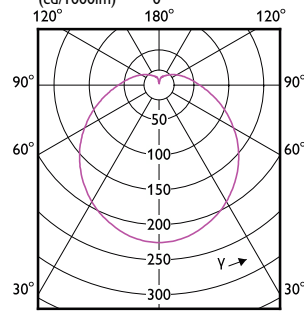

90°

60°

CorePro LEDspot MV

CorePro LEDspot MV

CorePro LEDspot MV

Accent Diagrams

Accent Diagram - CorePro LEDspot 4.9-65W
GU10 830 36D ND

Accent Diagram - CorePro LEDspot 4-50W GU10
865 36D DIM UK