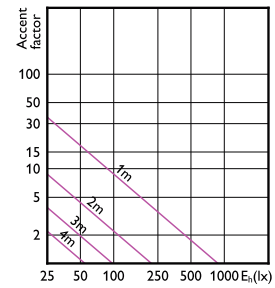

Accent Diagram - CorePro LEDspot 4-50W GU10
830 36D DIM UK

Accent Diagram - CorePro LEDspot 3-35W GU10
830 36D DIM UK

Accent Diagram - CorePro LEDspot 3-35W GU10
840 36D DIM

Accent Diagram - CorePro LEDspot 730lm GU10
840 60D