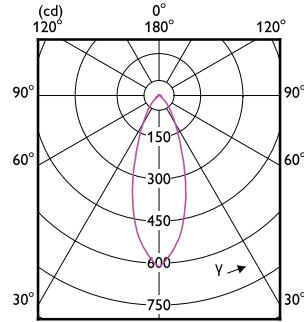

CorePro LEDspot MV

Order Code	Full Product Name	Energy Consumption kWh/1000 h
929001218199	Corepro LEDspot 4.6-50W GU10 830 36D UK	5 kWh
929001218202	Corepro LEDspot 4.6-50W GU10 840 36D	5 kWh
929001218299	Corepro LEDspot 4.6-50W GU10 840 36D UK	5 kWh
929001218302	Corepro LEDspot 4.6-50W GU10 865 36D	5 kWh
929001218308	Essential LED 4.6-50W GU10 865 36D	-
929001218399	Corepro LEDspot 4.6-50W GU10 865 36D UK	5 kWh
929003132390	LEDspot GU10 50W 830 36D 6CT	5 kWh
929002965587	ESS LEDspot 6W 640lm E14 R50 827	6 kWh
929002965687	ESS LEDspot 6W 640lm E14 R50 840	6 kWh
929002965787	ESS LEDspot 6W 640lm E14 R50 865	6 kWh
929002965887	ESS LEDspot 9W 980lm E27 R63 827	9 kWh
929002965987	ESS LEDspot 9W 980lm E27 R63 840	9 kWh
929002966087	ESS LEDspot 9W 980lm E27 R63 865	9 kWh
929002966187	ESS LEDspot 10W 1150lm E27 R80 827	10 kWh
929002966287	ESS LEDspot 10W 1150lm E27 R80 840	10 kWh
929002966387	ESS LEDspot 10W 1150lm E27 R80 865	10 kWh
929002466702	Corepro LEDspot 670lm GU10 830 60D	7 kWh
929002466802	Corepro LEDspot 730lm GU10 840 60D	7 kWh
929001372017	ESSLEDspot 6W 500lm GU10 827 120D ND RCA	6 kWh
929002093317	ESSLEDspot 8W 720lm GU10 830 120D ND RCA	8 kWh
929002093417	ESSLEDspot 8W 720lm GU10 840 120D ND RCA	8 kWh

90°

60°

CorePro LEDspot MV

CorePro LEDspot MV

CorePro LEDspot MV

Accent Diagrams

Accent Diagram - CorePro LEDspot 4.9-65W
GU10 830 36D ND

Accent Diagram - CorePro LEDspot 4-50W GU10
865 36D DIM UK