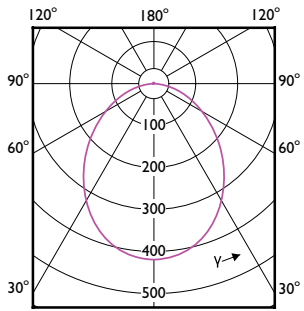

90°

60°

CorePro LEDspot MV

CorePro LEDspot MV

CorePro LEDspot MV

Accent Diagrams

Accent Diagram - CorePro LEDspot 4.9-65W
GU10 830 36D ND

Accent Diagram - CorePro LEDspot 4-50W GU10
865 36D DIM UK