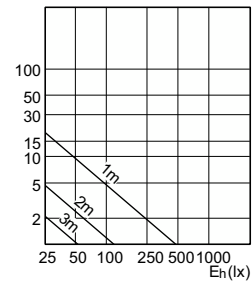

90°

60°

CorePro LEDspot MV

CorePro LEDspot MV

CorePro LEDspot MV

Accent Diagrams

Accent Diagram - CorePro LEDspot 4.9-65W
GU10 830 36D ND

Accent Diagram - CorePro LEDspot 4-50W GU10
865 36D DIM UK