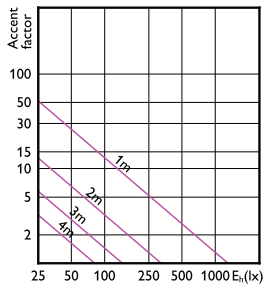

90°

60°

CorePro LEDspot MV

CorePro LEDspot MV

CorePro LEDspot MV

Accent Diagrams

Accent Diagram - CorePro LEDspot 4.9-65W
GU10 830 36D ND

Accent Diagram - CorePro LEDspot 4-50W GU10
865 36D DIM UK