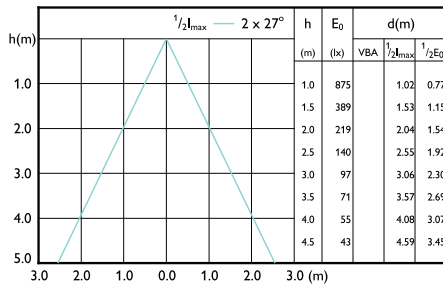

Beam diagram - LEDspot GU10 50W 830 36D 6CT

Beam diagram - CorePro LEDspot 4-50W GU10 827 36D DIM

Beam diagram - CorePro LEDspot 3-35W GU10 827 36D DIM

Beam diagram - CorePro LEDspot 4.9-65W GU10 830 36D ND