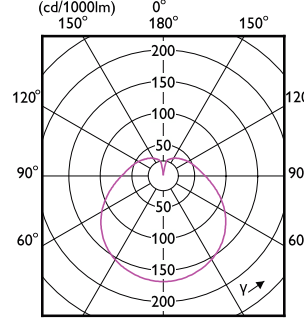

CorePro LEDspot MV

Order Code	Full Product Name	Energy Consumption kWh/1000 h
929001218199	Corepro LEDspot 4.6-50W GU10 830 36D UK	5 kWh
929001218202	Corepro LEDspot 4.6-50W GU10 840 36D	5 kWh
929001218299	Corepro LEDspot 4.6-50W GU10 840 36D UK	5 kWh
929001218302	Corepro LEDspot 4.6-50W GU10 865 36D	5 kWh
929001218308	Essential LED 4.6-50W GU10 865 36D	-
929001218399	Corepro LEDspot 4.6-50W GU10 865 36D UK	5 kWh
929003132390	LEDspot GU10 50W 830 36D 6CT	5 kWh
929002965587	ESS LEDspot 6W 640lm E14 R50 827	6 kWh
929002965687	ESS LEDspot 6W 640lm E14 R50 840	6 kWh
929002965787	ESS LEDspot 6W 640lm E14 R50 865	6 kWh
929002965887	ESS LEDspot 9W 980lm E27 R63 827	9 kWh
929002965987	ESS LEDspot 9W 980lm E27 R63 840	9 kWh
929002966087	ESS LEDspot 9W 980lm E27 R63 865	9 kWh
929002966187	ESS LEDspot 10W 1150lm E27 R80 827	10 kWh
929002966287	ESS LEDspot 10W 1150lm E27 R80 840	10 kWh
929002966387	ESS LEDspot 10W 1150lm E27 R80 865	10 kWh
929002466702	Corepro LEDspot 670lm GU10 830 60D	7 kWh
929002466802	Corepro LEDspot 730lm GU10 840 60D	7 kWh
929001372017	ESSLEDspot 6W 500lm GU10 827 120D ND RCA	6 kWh
929002093317	ESSLEDspot 8W 720lm GU10 830 120D ND RCA	8 kWh
929002093417	ESSLEDspot 8W 720lm GU10 840 120D ND RCA	8 kWh

90°

60°

CorePro LEDspot MV

CorePro LEDspot MV

CorePro LEDspot MV

Accent Diagrams

Accent Diagram - CorePro LEDspot 4.9-65W
GU10 830 36D ND

Accent Diagram - CorePro LEDspot 4-50W GU10
865 36D DIM UK