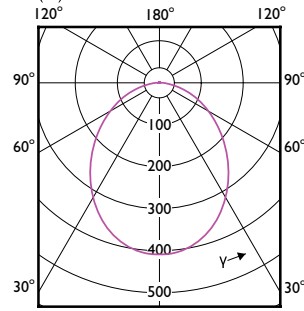

90°

60°

CorePro LEDspot MV

CorePro LEDspot MV

CorePro LEDspot MV

Accent Diagrams

Accent Diagram - CorePro LEDspot 4.9-65W
GU10 830 36D ND

Accent Diagram - CorePro LEDspot 4-50W GU10
865 36D DIM UK