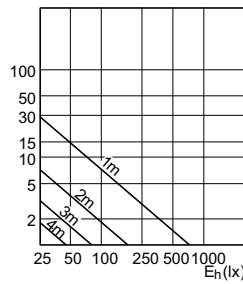

Accent Diagram - CorePro LEDspot 4.6-50W
GU10 827 36D 5CT