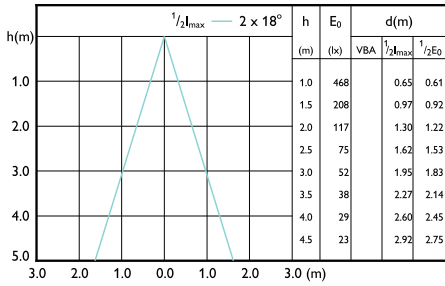

Beam Diagrams

Beam diagram - CorePro LEDspot 3-35W GU10 840 36D DIM