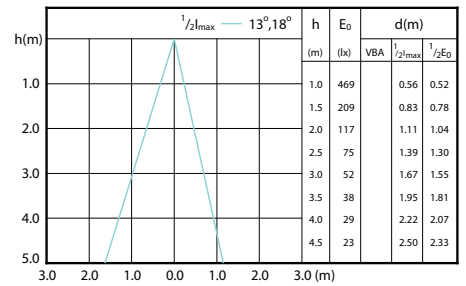

Beam diagram - CorePro LEDspot 2.7-25W GU10 827 36D

Beam diagram - CorePro LEDspot 2.7-25W GU10 830 36D