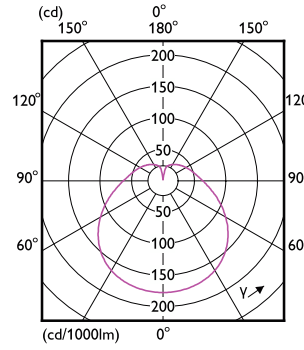

CorePro LEDspot MV

Order Code	Full Product Name	Energy Consumption kWh/1000 h
929001218199	Corepro LEDspot 4.6-50W GU10 830 36D UK	5 kWh
929001218202	Corepro LEDspot 4.6-50W GU10 840 36D	5 kWh
929001218299	Corepro LEDspot 4.6-50W GU10 840 36D UK	5 kWh
929001218302	Corepro LEDspot 4.6-50W GU10 865 36D	5 kWh
929001218308	Essential LED 4.6-50W GU10 865 36D	-
929001218399	Corepro LEDspot 4.6-50W GU10 865 36D UK	5 kWh
929003132390	LEDspot GU10 50W 830 36D 6CT	5 kWh
929002965587	ESS LEDspot 6W 640lm E14 R50 827	6 kWh
929002965687	ESS LEDspot 6W 640lm E14 R50 840	6 kWh
929002965787	ESS LEDspot 6W 640lm E14 R50 865	6 kWh
929002965887	ESS LEDspot 9W 980lm E27 R63 827	9 kWh
929002965987	ESS LEDspot 9W 980lm E27 R63 840	9 kWh
929002966087	ESS LEDspot 9W 980lm E27 R63 865	9 kWh
929002966187	ESS LEDspot 10W 1150lm E27 R80 827	10 kWh
929002966287	ESS LEDspot 10W 1150lm E27 R80 840	10 kWh
929002966387	ESS LEDspot 10W 1150lm E27 R80 865	10 kWh
929002466702	Corepro LEDspot 670lm GU10 830 60D	7 kWh
929002466802	Corepro LEDspot 730lm GU10 840 60D	7 kWh
929001372017	ESSLEDspot 6W 500lm GU10 827 120D ND RCA	6 kWh
929002093317	ESSLEDspot 8W 720lm GU10 830 120D ND RCA	8 kWh
929002093417	ESSLEDspot 8W 720lm GU10 840 120D ND RCA	8 kWh

90°

60°

CorePro LEDspot MV

CorePro LEDspot MV

CorePro LEDspot MV

Accent Diagrams

Accent Diagram - CorePro LEDspot 4.9-65W
GU10 830 36D ND

Accent Diagram - CorePro LEDspot 4-50W GU10
865 36D DIM UK