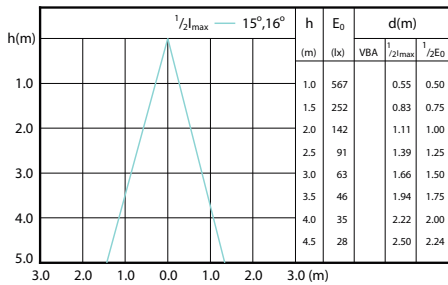

Beam diagram - CorePro LEDspot 3.5-35W GU10 827 36D UK

Beam diagram - CorePro LEDspot 3.5-35W GU10 830 36D UK