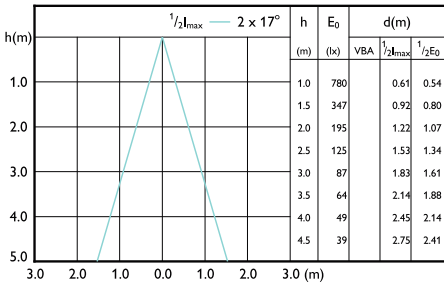

Beam diagram - CorePro LEDspot 4-50W GU10 830 36D DIM UK

Beam Diagrams

Beam diagram - CorePro LEDspot 4-50W GU10 840 36D DIM

Beam diagram - CorePro LEDspot 730lm GU10 840 60D

Beam diagram - CorePro LEDspot 3-35W GU10 830 36D DIM UK