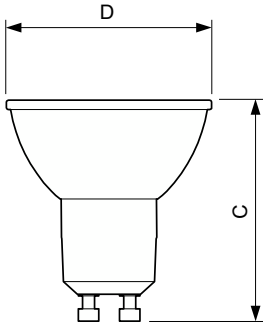

Dimensional drawing

Product	D	C
CorePro LEDspot 3-35W GU10 827 36D DIM	50 mm	54 mm
CorePro LEDspot 3-35W GU10 830 36D DIM	50 mm	54 mm
CorePro LEDspot 3-35W GU10 840 36D DIM	50 mm	54 mm
CorePro LEDspot 4-50W GU10 827 36D DIM	50 mm	54 mm
CorePro LEDspot 4-50W GU10 830 36D DIM	50 mm	54 mm
CorePro LEDspot 4-50W GU10 840 36D DIM	50 mm	54 mm
CorePro LEDspot 4.6-50W GU10 827 36D 5CT	50 mm	54 mm
CoreProLEDspot 3-35W GU10 830 36D DIM UK	50 mm	54 mm
CoreProLEDspot 4-50W GU10 827 36D DIM UK	50 mm	54 mm
CoreProLEDspot 4-50W GU10 830 36D DIM UK	50 mm	54 mm
CoreProLEDspot 4-50W GU10 840 36D DIM UK	50 mm	54 mm
CoreProLEDspot 4-50W GU10 865 36D DIM UK	50 mm	54 mm
Corepro LEDspot 2.7-25W GU10 827 36D	50 mm	53 mm
Corepro LEDspot 2.7-25W GU10 830 36D	50 mm	54 mm
Corepro LEDspot 2.7-25W GU10 840 36D	50 mm	54 mm
Corepro LEDspot 3.5-35W GU10 827 36D	50 mm	54 mm
Corepro LEDspot 3.5-35W GU10 827 36D UK	50 mm	54 mm
Corepro LEDspot 3.5-35W GU10 830 36D	50 mm	54 mm
Corepro LEDspot 3.5-35W GU10 830 36D UK	50 mm	54 mm
Corepro LEDspot 3.5-35W GU10 840 36D	50 mm	54 mm
Corepro LEDspot 3.5-35W GU10 840 36D UK	50 mm	54 mm
Corepro LEDspot 4.6-50W GU10 827 36D	50 mm	54 mm
Corepro LEDspot 4.6-50W GU10 827 36D UK	50 mm	54 mm
Corepro LEDspot 4.6-50W GU10 830 36D	50 mm	54 mm
Corepro LEDspot 4.6-50W GU10 830 36D UK	50 mm	54 mm
Corepro LEDspot 4.6-50W GU10 840 36D	50 mm	54 mm
Corepro LEDspot 4.6-50W GU10 840 36D UK	50 mm	54 mm
Corepro LEDspot 4.6-50W GU10 865 36D	50 mm	54 mm
Corepro LEDspot 4.6-50W GU10 865 36D UK	50 mm	54 mm
Essential LED 4.6-50W GU10 865 36D	50 mm	54 mm