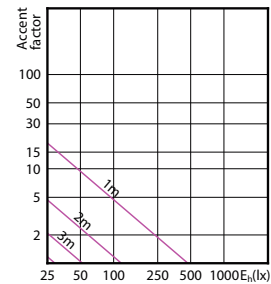

Accent Diagram - CorePro LEDspot 2.7-25W
GU10 830 36D