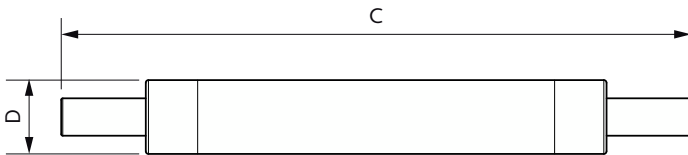

Product	D	C
CorePro R7S 118mm 7.2-60W 830	15 mm	118 mm
CorePro R7S 118mm 7.2-60W 840	15 mm	118 mm