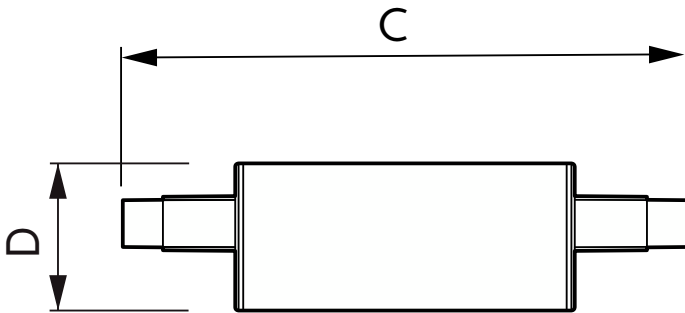

CorePro LEDlinear MV

Versions

LED Lamps, CorePro 118 mm R7S

LED Lamps, CorePro 118 mm R7S

Dimensional drawing

Product	D	C
CorePro LEDlinear ND 7.5-60W R7S 78mm830	29 mm	78 mm
CorePro LEDlinear ND 7.5-60W R7S 78mm840	29 mm	78 mm
LED 60W R7S 78mm WH RF ND SRT4		
LED 7.5-60W R7S 78mm 830 ND 1pk AU	29 mm	78 mm

Product	D	C
CorePro LED linear D 14-120W R7S 118 830	29 mm	118 mm
CorePro LED linear D 14-120W R7S 118 840	29 mm	118 mm
CorePro R7S 118mm 14-100W 830 D	29 mm	118 mm
CorePro R7S 118mm 14-100W 840 D	29 mm	118 mm
CoreProLED linearD 17.5-150W R7S 118 830	42 mm	118 mm
CoreProLED linearD 17.5-150W R7S 118 840	42 mm	118 mm
LED 14-120W R7S 118mm 830 D 1pk AU	29 mm	118 mm
LED 17.5-150W R7S 118mm 830 D 1pk AU	42 mm	118 mm