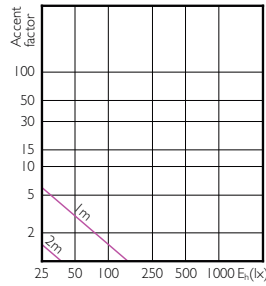

Accent Diagrams

Accent Diagram - CorePro LEDlinear ND 7.5-60W R7S 78mm840