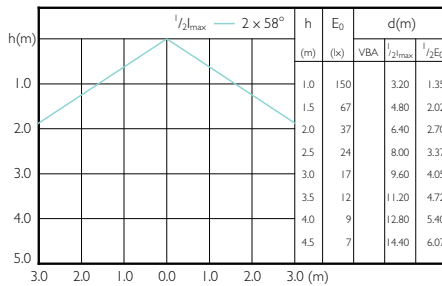

Beam Diagrams

Beam diagram - CorePro LEDlinear ND 7.5-60W R7S 78mm840