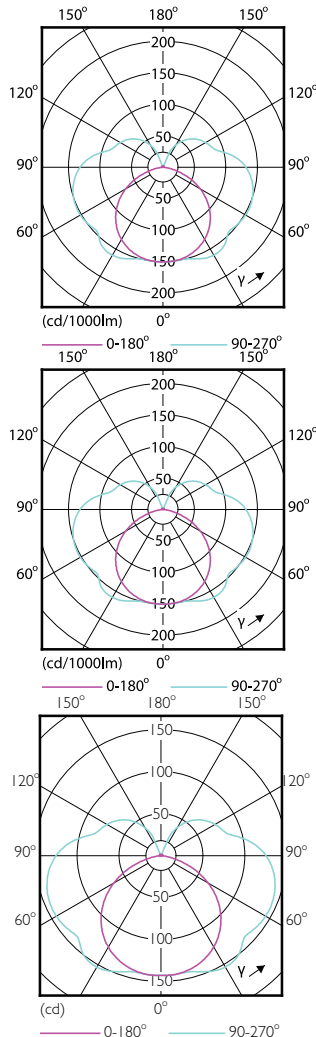

Order Code	Full Product Name	Bulb Finish	Bulb Shape
929001339079	LED 7.5-60W R7S 78mm 830 ND 1pk AU	Clear	Linear
929001339102	CorePro LEDlinear ND 7.5-60W R7S 78mm840	-	Others
929002495002	CorePro R7S 118mm 7.2-60W 830	Clear	Linear
929002016602	CoreProLED linearD 17.5-150W R7S 118 830	-	Linear
929002016679	LED 17.5-150W R7S 118mm 830 D 1pk AU	Clear	Linear
929002016702	CoreProLED linearD 17.5-150W R7S 118 840	-	Linear
929002495102	CorePro R7S 118mm 7.2-60W 840	Clear	Linear

Approval and Application

Order Code	Full Product Name	Energy Consumption kWh/1000 h
929001243702	CorePro R7S 118mm 14-100W 830 D	14 kWh
929001243802	CorePro R7S 118mm 14-100W 840 D	14 kWh
929001353602	CorePro LED linear D 14-120W R7S 118 830	14 kWh
929001353679	LED 14-120W R7S 118mm 830 D 1pk AU	14 kWh
929001353702	CorePro LED linear D 14-120W R7S 118 840	14 kWh
929001339002	CorePro LEDlinear ND 7.5-60W R7S 78mm830	8 kWh
929001339003	LED 60W R7S 78mm WH RF ND SRT4	8 kWh
929001339079	LED 7.5-60W R7S 78mm 830 ND 1pk AU	8 kWh
929001339102	CorePro LEDlinear ND 7.5-60W R7S 78mm840	8 kWh
929002495002	CorePro R7S 118mm 7.2-60W 830	8 kWh
929002016602	CoreProLED linearD 17.5-150W R7S 118 830	18 kWh
929002016679	LED 17.5-150W R7S 118mm 830 D 1pk AU	18 kWh
929002016702	CoreProLED linearD 17.5-150W R7S 118 840	18 kWh
929002495102	CorePro R7S 118mm 7.2-60W 840	8 kWh