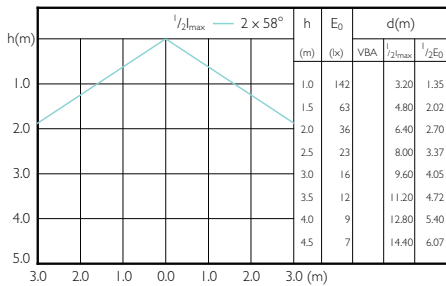

Beam Diagrams

Beam diagram - LED 60W R7S 78mm WH RF ND SRT4