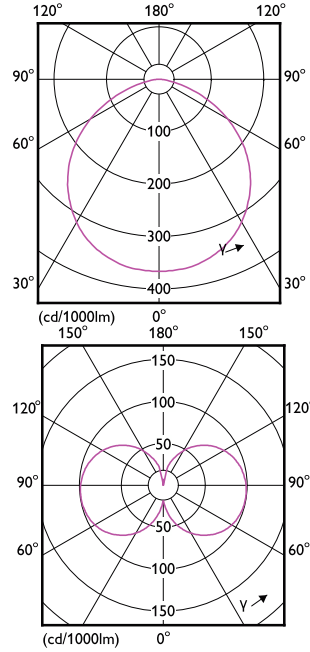

CorePro LEDlinear MV