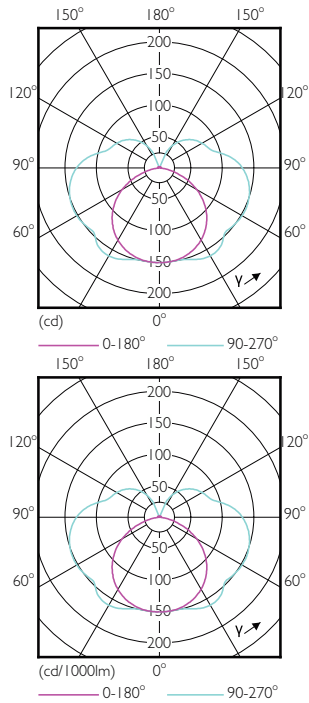

CorePro LEDlinear MV