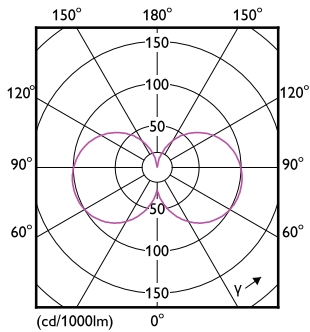

Order Code	Full Product Name	Bulb Finish	Bulb Shape
929001339079	LED 7.5-60W R7S 78mm 830 ND 1pk AU	Clear	Linear
929001339102	CorePro LEDlinear ND 7.5-60W R7S 78mm840	-	Others
929002495002	CorePro R7S 118mm 7.2-60W 830	Clear	Linear
929002016602	CoreProLED linearD 17.5-150W R7S 118 830	-	Linear
929002016679	LED 17.5-150W R7S 118mm 830 D 1pk AU	Clear	Linear
929002016702	CoreProLED linearD 17.5-150W R7S 118 840	-	Linear
929002495102	CorePro R7S 118mm 7.2-60W 840	Clear	Linear

Approval and Application

Order Code	Full Product Name	Energy Consumption kWh/1000 h
929001243702	CorePro R7S 118mm 14-100W 830 D	14 kWh
929001243802	CorePro R7S 118mm 14-100W 840 D	14 kWh
929001353602	CorePro LED linear D 14-120W R7S 118 830	14 kWh
929001353679	LED 14-120W R7S 118mm 830 D 1pk AU	14 kWh
929001353702	CorePro LED linear D 14-120W R7S 118 840	14 kWh
929001339002	CorePro LEDlinear ND 7.5-60W R7S 78mm830	8 kWh
929001339003	LED 60W R7S 78mm WH RF ND SRT4	8 kWh
929001339079	LED 7.5-60W R7S 78mm 830 ND 1pk AU	8 kWh
929001339102	CorePro LEDlinear ND 7.5-60W R7S 78mm840	8 kWh
929002495002	CorePro R7S 118mm 7.2-60W 830	8 kWh
929002016602	CoreProLED linearD 17.5-150W R7S 118 830	18 kWh
929002016679	LED 17.5-150W R7S 118mm 830 D 1pk AU	18 kWh
929002016702	CoreProLED linearD 17.5-150W R7S 118 840	18 kWh
929002495102	CorePro R7S 118mm 7.2-60W 840	8 kWh