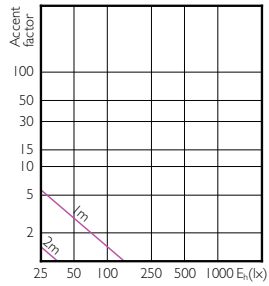

Accent Diagrams

Accent Diagram - LED 60W R7S 78mm WH RF ND SRT4