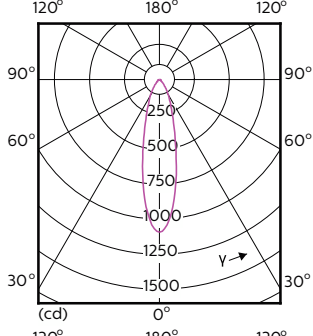

MASTER LEDspot GU10 ExpertColor