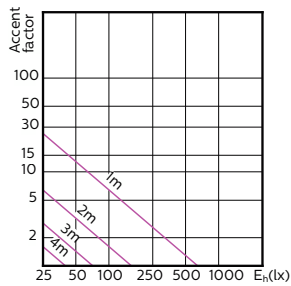

MASTER LEDspot GU10 ExpertColor

MASTER LEDspot GU10 ExpertColor

Accent Diagrams

Accent Diagram - MAS LED ExpertColor
3.9-35W GU10 927 25D

Accent Diagram - MAS LED ExpertColor
3.9-35W GU10 930 25D

Accent Diagram - MAS LED ExpertColor
3.9-35W GU10 940 25D