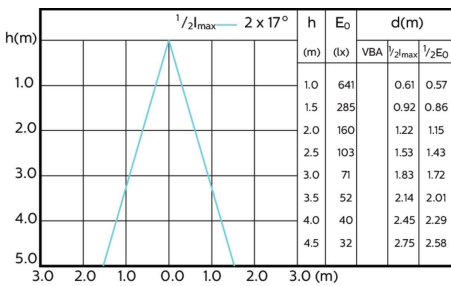

Beam diagram - MAS LED ExpertColor 3.9-35W
GU10 927 36D