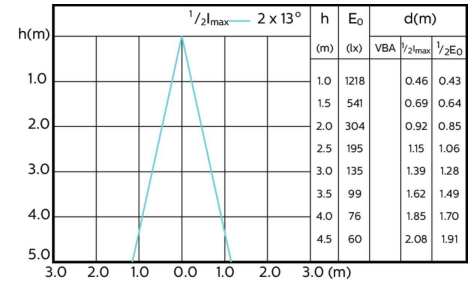

Beam diagram - MAS LED ExpertColor 5.5-50W
GU10 940 25D