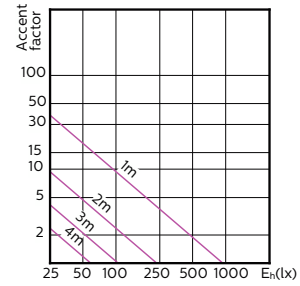

Accent Diagram - MAS LED ExpertColor
5.5-50W GU10 940 36D