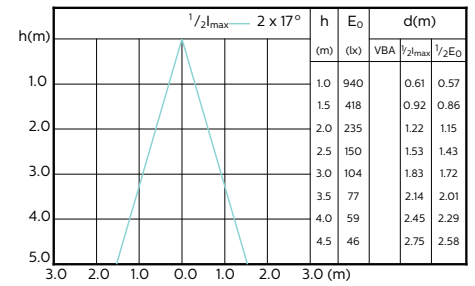

Beam diagram - MAS LED ExpertColor 5.5-50W
GU10 940 36D