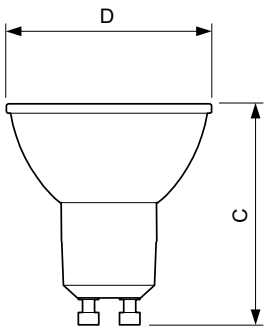

Abmessungsskizzen

Product	D	C
MAS LED ExpertColor 3.9-35W GU10 927 25D	50 mm	54 mm
MAS LED ExpertColor 3.9-35W GU10 927 36D	50 mm	54 mm
MAS LED ExpertColor 3.9-35W GU10 930 25D	50 mm	54 mm
MAS LED ExpertColor 3.9-35W GU10 930 36D	50 mm	54 mm
MAS LED ExpertColor 3.9-35W GU10 940 25D	50 mm	54 mm
MAS LED ExpertColor 3.9-35W GU10 940 36D	50 mm	54 mm
MAS LED ExpertColor 5.5-50W GU10 927 25D	50 mm	54 mm
MAS LED ExpertColor 5.5-50W GU10 927 36D	50 mm	54 mm
MAS LED ExpertColor 5.5-50W GU10 930 25D	50 mm	54 mm
MAS LED ExpertColor 5.5-50W GU10 930 36D	50 mm	54 mm
MAS LED ExpertColor 5.5-50W GU10 940 25D	50 mm	54 mm
MAS LED ExpertColor 5.5-50W GU10 940 36D	50 mm	54 mm