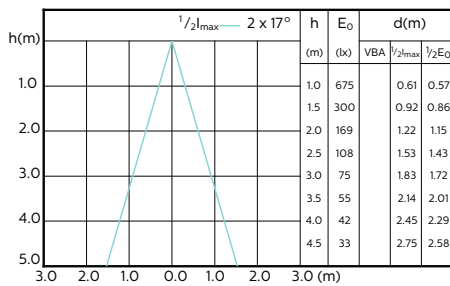

Beam diagram - MAS LED ExpertColor 3.9-35W
GU10 930 36D