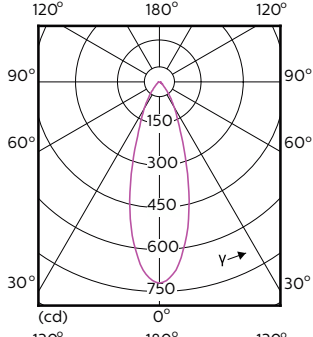

MASTER LEDspot GU10 ExpertColor