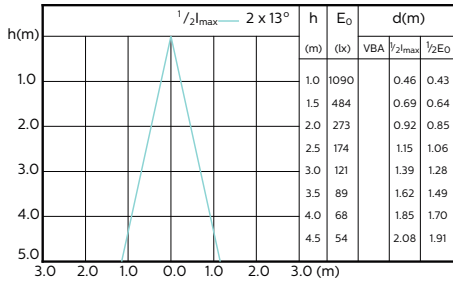

Beam Diagrams

Beam diagram - MAS LED ExpertColor 5.5-50W
GU10 927 25D