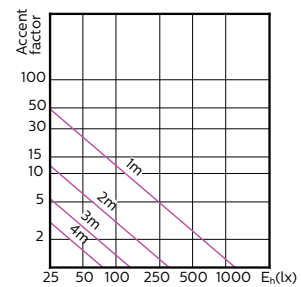

Accent Diagram - MAS LED ExpertColor
5.5-50W GU10 940 25D