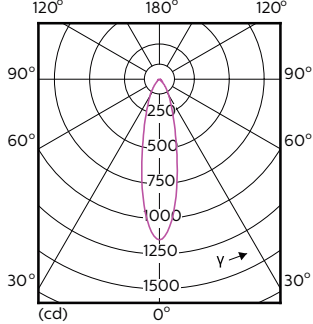

MASTER LEDspot GU10 ExpertColor