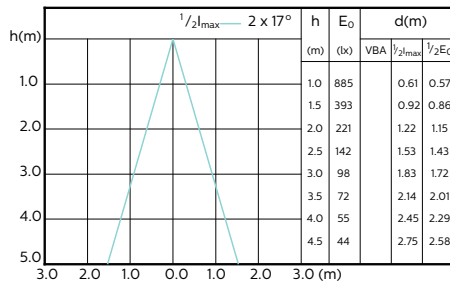

Beam Diagrams

Beam diagram - MAS LED ExpertColor 5.5-50W
GU10 927 25D

Beam diagram - MAS LED ExpertColor 5.5-50W
GU10 930 25D

Beam diagram - MAS LED ExpertColor 5.5-50W
GU10 940 25D

Beam diagram - MAS LED ExpertColor 5.5-50W
GU10 927 36D