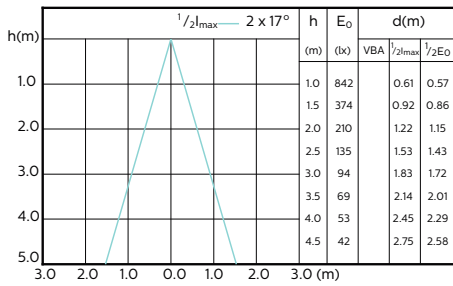

Beam Diagrams

Beam diagram - MAS LED ExpertColor 5.5-50W
GU10 927 25D

Beam diagram - MAS LED ExpertColor 5.5-50W
GU10 930 25D

Beam diagram - MAS LED ExpertColor 5.5-50W
GU10 940 25D

Beam diagram - MAS LED ExpertColor 5.5-50W
GU10 927 36D