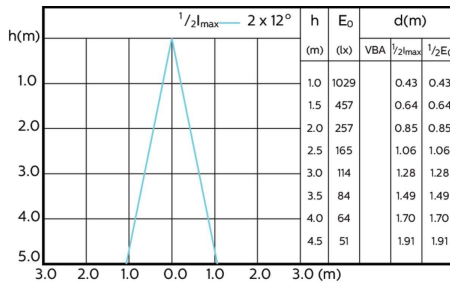

Accent Diagram - MAS LED ExpertColor
5.5-50W GU10 930 36D

Accent Diagram - MAS LED ExpertColor
5.5-50W GU10 940 36D

Beam Diagrams

Beam diagram - MAS LED ExpertColor 3.9-35W
GU10 927 25D

Beam diagram - MAS LED ExpertColor 3.9-35W
GU10 930 25D