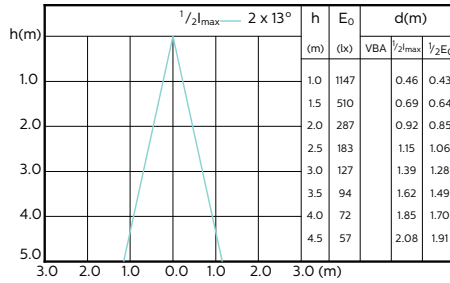

Beam diagram - MAS LED ExpertColor 5.5-50W
GU10 930 25D