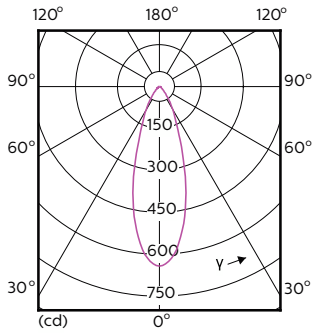

MASTER LEDspot GU10 ExpertColor