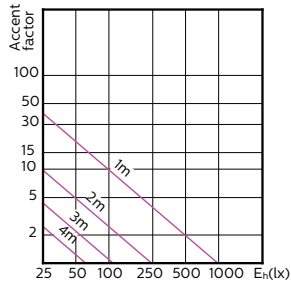

MASTER LEDspot GU10 ExpertColor

Accent Diagrams

Accent Diagram - MAS LED ExpertColor
3.9-35W GU10 927 25D