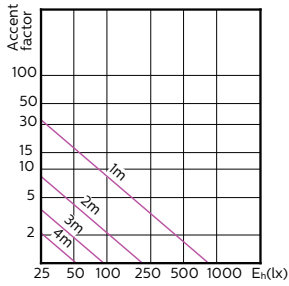

MASTER LEDspot GU10 ExpertColor

Accent Diagrams

Accent Diagram - MAS LED ExpertColor
5.5-50W GU10 927 36D