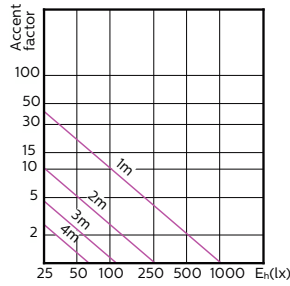

MASTER LEDspot GU10 ExpertColor

MASTER LEDspot GU10 ExpertColor

Accent Diagrams

Accent Diagram - MAS LED ExpertColor
3.9-35W GU10 927 25D

Accent Diagram - MAS LED ExpertColor
3.9-35W GU10 930 25D

Accent Diagram - MAS LED ExpertColor
3.9-35W GU10 940 25D