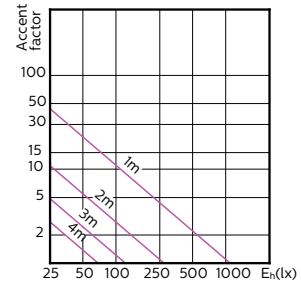

MASTER LEDspot GU10 ExpertColor

MASTER LEDspot GU10 ExpertColor

Accent Diagrams

Accent Diagram - MAS LED ExpertColor
3.9-35W GU10 927 25D

Accent Diagram - MAS LED ExpertColor
3.9-35W GU10 930 25D

Accent Diagram - MAS LED ExpertColor
3.9-35W GU10 940 25D