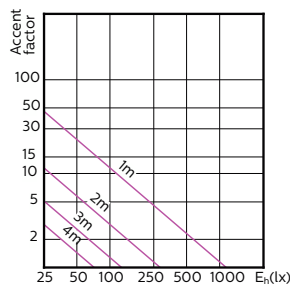

Accent Diagram - MAS LED ExpertColor
3.9-35W GU10 927 36D

Accent Diagram - MAS LED ExpertColor
3.9-35W GU10 930 36D

Accent Diagram - MAS LED ExpertColor
3.9-35W GU10 940 36D

Accent Diagram - MAS LED ExpertColor
5.5-50W GU10 927 25D