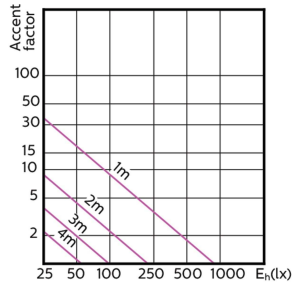

Accent Diagram - MAS LED ExpertColor
5.5-50W GU10 930 25D

Accent Diagram - MAS LED ExpertColor
5.5-50W GU10 940 25D

MASTER LEDspot GU10 ExpertColor

Accent Diagrams

Accent Diagram - MAS LED ExpertColor
5.5-50W GU10 927 36D