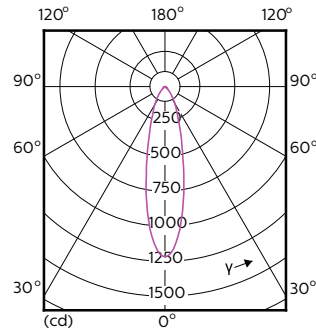

MASTER LEDspot GU10 ExpertColor