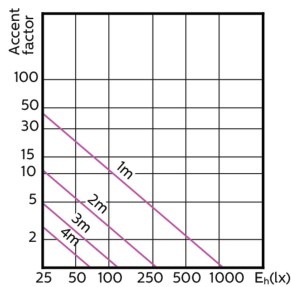

Accent Diagram - MAS LED ExpertColor
5.5-50W GU10 927 25D