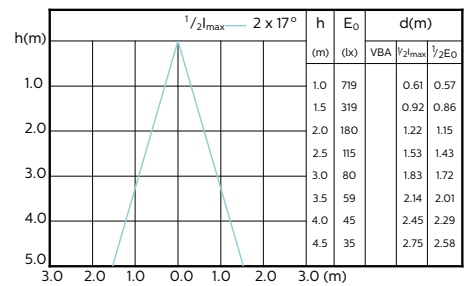

Beam diagram - MAS LED ExpertColor 3.9-35W
GU10 940 36D