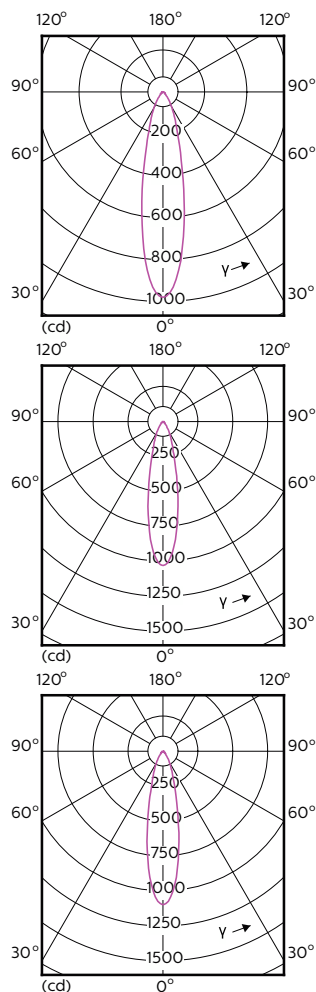

Order Code	Full Product Name	Kolbenausführung
70761600	MASTER LED ExpertColor 5.5-50W GU10 927 25D	Klar
70763000	MASTER LED ExpertColor 5.5-50W GU10 930 25D	Klar
70765400	MASTER LED ExpertColor 5.5-50W GU10 940 25D	-
70767800	MASTER LED ExpertColor 5.5-50W GU10 927 36D	-
70769200	MASTER LED ExpertColor 5.5-50W GU10 930 36D	-
70771500	MASTER LED ExpertColor 5.5-50W GU10 940 36D	-

Genehmigung und Anwendung

Order Code	Full Product Name	Energieverbrauch kWh/1.000 Std.
70749400	MASTER LED ExpertColor 3.9-35W GU10 927 25D	4 kWh
70751700	MASTER LED ExpertColor 3.9-35W GU10 930 25D	4 kWh
70753100	MASTER LED ExpertColor 3.9-35W GU10 940 25D	4 kWh
70755500	MASTER LED ExpertColor 3.9-35W GU10 927 36D	4 kWh
70757900	MASTER LED ExpertColor 3.9-35W GU10 930 36D	4 kWh
70759300	MASTER LED ExpertColor 3.9-35W GU10 940 36D	4 kWh
70761600	MASTER LED ExpertColor 5.5-50W GU10 927 25D	6 kWh
70763000	MASTER LED ExpertColor 5.5-50W GU10 930 25D	6 kWh
70765400	MASTER LED ExpertColor 5.5-50W GU10 940 25D	6 kWh
70767800	MASTER LED ExpertColor 5.5-50W GU10 927 36D	6 kWh
70769200	MASTER LED ExpertColor 5.5-50W GU10 930 36D	6 kWh
70771500	MASTER LED ExpertColor 5.5-50W GU10 940 36D	6 kWh