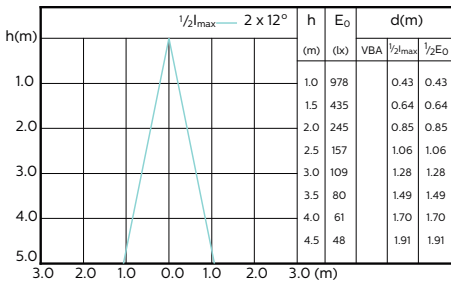

Beam Diagrams

Beam diagram - MAS LED ExpertColor 3.9-35W
GU10 927 25D