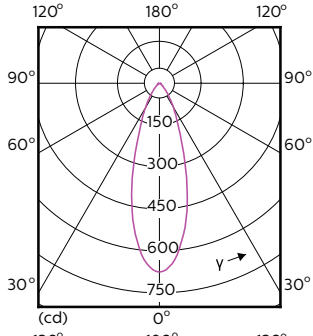

MASTER LEDspot GU10 ExpertColor