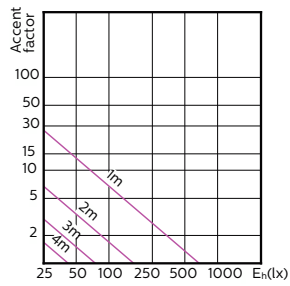

Accent Diagram - MAS LED ExpertColor
3.9-35W GU10 930 36D