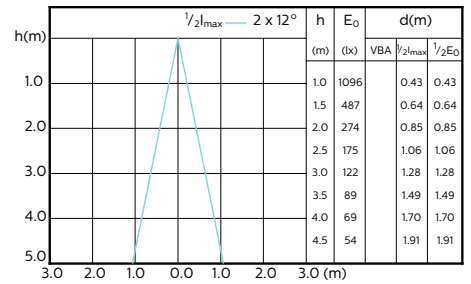

Accent Diagram - MAS LED ExpertColor
5.5-50W GU10 930 36D

Accent Diagram - MAS LED ExpertColor
5.5-50W GU10 940 36D

Beam Diagrams

Beam diagram - MAS LED ExpertColor 3.9-35W
GU10 927 25D

Beam diagram - MAS LED ExpertColor 3.9-35W
GU10 930 25D