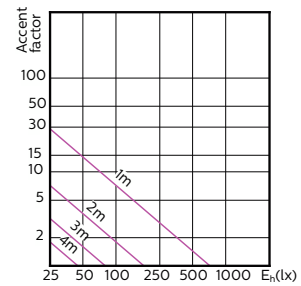

Accent Diagram - MAS LED ExpertColor
3.9-35W GU10 940 36D