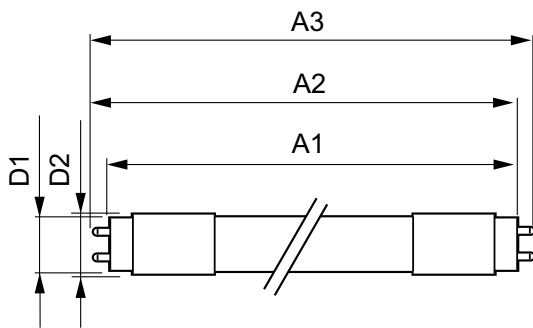

Application

- Office, education and retail
- Parking, industry and warehouse

MasterConnect LEDtube EM/Mains T8

Versions

G13

Dimensional drawing

Product	D1	D2	A1	A2	A3
MASTERConnect LEDtube IA 1500mm UO 25.5W865 T8	25.7 mm	28 mm	1500 mm	1507.1 mm	1514.2 mm
MASTERConnect LEDtube IA 1200mm UO 16.5W840 T8	25.7 mm	28 mm	1199.4 mm	1205.3 mm	1212.4 mm
MASTERConnect LEDtube IA 1500mm UO 25.5W830 T8	25.7 mm	28 mm	1500 mm	1507.1 mm	1514.2 mm
MASTERConnect LEDtube IA 1500mm UO 25.5W840 T8	25.7 mm	28 mm	1500 mm	1507.1 mm	1514.2 mm
MASTERConnect LEDtube IA 1200mm UO 16.5W865 T8	25.7 mm	28 mm	1199.4 mm	1205.3 mm	1212.4 mm
MASTERConnect LEDtube IA 1200mm UO 16.5W830 T8	25.7 mm	28 mm	1199.4 mm	1205.3 mm	1212.4 mm
MASTERConnect LEDtube IA 1200mm UO 16.5W830 T8	25.7 mm	28 mm	1199.4 mm	1205.3 mm	1212.4 mm
MASTERConnect LEDtube IA 1200mm UO 16.5W840 T8	25.7 mm	28 mm	1199.4 mm	1205.3 mm	1212.4 mm
MASTERConnect LEDtube IA 1200mm UO 16.5W840 T8	25.7 mm	28 mm	1199.4 mm	1205.3 mm	1212.4 mm
MASTERConnect LEDtube IA 1200mm UO 16.5W865 T8	25.7 mm	28 mm	1199.4 mm	1205.3 mm	1212.4 mm