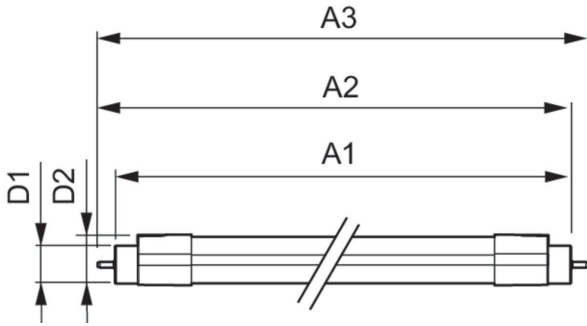

Essential LED tubes T5 Mains

Versions

LED Lamps, LEDtubes, MASTER
LEDtube 600mm, 1200mm G5

Dimensional drawing

Product	D1	D2	A1	A2	A3
MASTER LEDtube 1200mm 13W865 G5 I	15.8 mm	21.0 mm	1,148.0 mm	1,155.0 mm	1,162.0 mm

Product	D1	D2	A1	A2	A3
CorePro LEDtube 1200mm 16W830 G5 I MX	15.8 mm	19 mm	1,149 mm	1,156.1 mm	1,163.2 mm
CorePro LEDtube 1200mm 16W840 G5 I MX	15.8 mm	19 mm	1,149 mm	1,156.1 mm	1,163.2 mm
CorePro LEDtube 1200mm 16W865 G5 I MX	15.8 mm	19 mm	1,149 mm	1,156.1 mm	1,163.2 mm
CorePro LEDtube 600mm 8W830 G5 I MX	15.8 mm	19 mm	549 mm	556.1 mm	563.2 mm
CorePro LEDtube 600mm 8W840 G5 I MX	15.8 mm	19 mm	549 mm	556.1 mm	563.2 mm
CorePro LEDtube 600mm 8W865 G5 I MX	15.8 mm	19 mm	549 mm	556.1 mm	563.2 mm