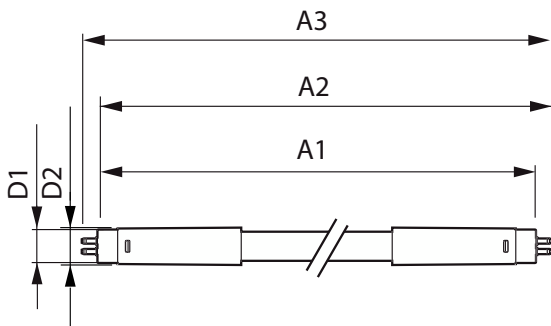

Essential LED tubes T5 Mains

Versions

LED Lamps, LEDtubes, MASTER
LEDtube 600mm, 1200mm G5

Dimensional drawing

Product	D1	D2	A1	A2	A3
MASTER LEDtube 1200mm 13W865 G5 I	15.8 mm	21.0 mm	1,148.0 mm	1,155.0 mm	1,162.0 mm

Product	D1	D2	A1	A2	A3
CorePro LEDtube 1200mm 16W830 G5 I MX	15.8 mm	19 mm	1,149 mm	1,156.1 mm	1,163.2 mm
CorePro LEDtube 1200mm 16W840 G5 I MX	15.8 mm	19 mm	1,149 mm	1,156.1 mm	1,163.2 mm
CorePro LEDtube 1200mm 16W865 G5 I MX	15.8 mm	19 mm	1,149 mm	1,156.1 mm	1,163.2 mm
CorePro LEDtube 600mm 8W830 G5 I MX	15.8 mm	19 mm	549 mm	556.1 mm	563.2 mm
CorePro LEDtube 600mm 8W840 G5 I MX	15.8 mm	19 mm	549 mm	556.1 mm	563.2 mm
CorePro LEDtube 600mm 8W865 G5 I MX	15.8 mm	19 mm	549 mm	556.1 mm	563.2 mm