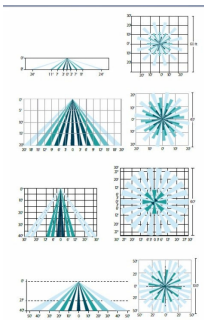

Application

- Parking Garages
- Municipal Buildings
- Hospitals and Care Centers

SoftView LED parking garage luminaire (SVPG)

Versions

Accessories

Ordercode Prog MR

Ordercode Prog MR Rem

Ordercode Prog MR Optics