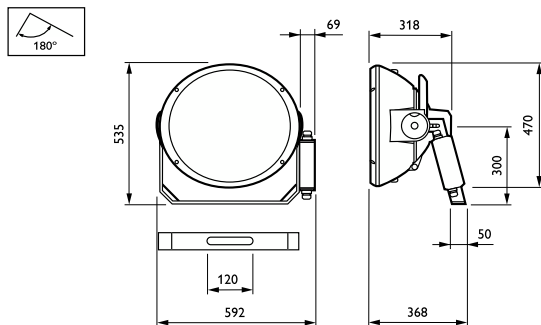

Temperature

Ambient temperature range	-30 to +35 °C
---------------------------	---------------

Controls and Dimming

Dimmable	No
Constant light output	No

Mechanical and Housing

Housing Material	Aluminum
Reflector material	Aluminum
Optic material	Aluminum
Optical cover material	-
Fixation material	Steel
Housing Color	Aluminum
Mounting device	Mounting bracket adjustable

Optical cover shape	-
Optical cover finish	-
Overall height	535 mm
Effective projected area	0.2 m ²

Approval and Application

Ingress protection code	IP65 [Dust penetration-protected, jet-proof]
Mech. impact protection code	IK08 [5 J vandal-protected]
Surge Protection (Common/Differential)	-
Sustainability rating	-
Protection class IEC	Safety class I

Application Conditions

Maximum dim level	Not applicable
-------------------	----------------

Product Data

Order product name	MVF404 MHN-SEH2000W/956 B6 ESI
Full product name	MVF404 MHN-SEH2000W/956 B6 ESI
Full product code	871829159905000
Order code	910505014718
Material Nr. (12NC)	910505014718
Numerator - Quantity Per Pack	1
EAN/UPC - Product/Case	8718291599050
Numerator - Packs per outer box	1
EAN/UPC - Case	8718291599050

Dimensional drawing

ArenaVision MVF404