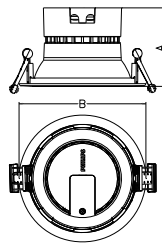

Product data

General Information		Power Factor (Fraction)		0.9	
Light source replaceable	No	Temperature			
Number of gear units	1 unit	Ambient temperature range	-20 to +40 °C		
CE mark	CE mark	Controls and Dimming			
ENEC mark	-	Dimmable	No		
Glow-wire test	Temperature 650 °C, duration 30 s	Driver/power unit/transformer	Power supply unit (On/Off)		
Light Technical		Constant light output	Yes		
Number of light sources	1	Mechanical and Housing			
Light source color	830 warm white	Housing Material	Aluminum		
Optic type	Beam angle 60 to 120°	Reflector material	Polycarbonate		
Optical cover type	Transparent bowl with white cover	Optic material	Polycarbonate		
Luminaire light beam spread	90°	Approval and Application			
Operating and Electrical		Ingress protection code	IP20 [Finger-protected]		
Input Voltage	220-240 V				
Power Consumption	11.6 W				

Dimensional drawing

Dimension 灯具尺寸	A (mm)	B (mm)
DN290B 1xDLED / ALU	95 / 99	∅ 122
DN291B 1xDLED / ALU	105 / 109	∅ 167
DN292B 1xDLED / ALU	114 / 118	∅ 218
DN293B 1xDLED / ALU	114 / 118	∅ 218

Dimension 灯具尺寸	A (mm)	B (mm)
DN290B 1xDLED / ALU	95 / 99	∅ 122
DN291B 1xDLED / ALU	105 / 109	∅ 167
DN292B 1xDLED / ALU	114 / 118	∅ 218
DN293B 1xDLED / ALU	114 / 118	∅ 218