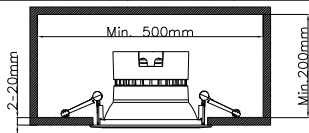

GreenSpace Downlight G4

Mech. impact protection code	IK02 [0.2 J standard]
Initial Performance (IEC Compliant)	
Luminous flux tolerance	+/-10%
Power consumption tolerance	+/-10%
Product Data	
Full product code	911401564921

Order product name	DN291B 1xDLED-3000 PSU WH
Order code	911401564921
Numerator - Quantity Per Pack	1
Numerator - Packs per outer box	24
Material Nr. (12NC)	911401564921
Full product name	DN291B 1xDLED-3000 PSU WH

Dimensional drawing

Dimension 灯具尺寸	A (mm)	B (mm)
DN290B 1xDLED / ALU	95 / 99	∅ 122
DN291B 1xDLED / ALU	105 / 109	∅ 167
DN292B 1xDLED / ALU	114 / 118	∅ 218
DN293B 1xDLED / ALU	114 / 118	∅ 218