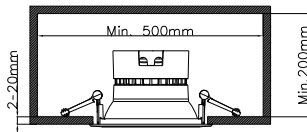

GreenSpace Downlight G4

Approval and Application

Ingress protection code	IP20 [Finger-protected]
Mech. impact protection code	IK02 [0.2 J standard]

Initial Performance (IEC Compliant)

Luminous flux tolerance	+/-10%
Power consumption tolerance	+/-10%

Product Data

Full product code	911401567521

Order product name	DN293B 1xDLED-6500 PSU WH
Order code	911401567521
Numerator - Quantity Per Pack	1
Numerator - Packs per outer box	12
Material Nr. (12NC)	911401567521
Full product name	DN293B 1xDLED-6500 PSU WH

Dimensional drawing

Dimension 灯具尺寸	A (mm)	B (mm)
DN290B 1xDLED / ALU	95 / 99	Φ 122
DN291B 1xDLED / ALU	105 / 109	Φ 167
DN292B 1xDLED / ALU	114 / 118	Φ 218
DN293B 1xDLED / ALU	114 / 118	Φ 218