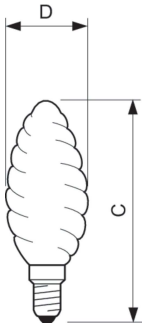

Deco Candle Twisted BW-shape frosted

Deco 40W E14 230V BW35 FR 1CT/4X5F

Twisted flame-shaped bulb with amber or inside-frosted glass and vacuum- or gas-filled bulb with B- or E-base

Product data

General Information	
Cap-Base	E14 [E14]
Operating Position	UNIVERSAL [Any or Universal (U)]
Nominal lifetime	1,000 hour(s)
Rated Lifetime (Hours)	1,000 hour(s)
Lighting Technology	Incandescent

Light Technical	
Luminous Flux	400 lm
Color rendering index (CRI)	100

Operating and Electrical	
Power Consumption	40 W
Voltage (Nom)	230 V
Voltage (Nom)	230 V

Controls and Dimming	
Dimmable	Yes

Mechanical and Housing	
Bulb Finish	Frosted
Bulb Shape	BW35 [BW 35mm]

Product Data	
Order product name	Deco 40W E14 230V BW35 FR 1CT/4X5F
Full product name	Deco 40W E14 230V BW35 FR 1CT/4X5F
Full product code	871150001175638
Order code	921494344201
Material Nr. (12NC)	921494344201
Numerator - Quantity Per Pack	1
EAN/UPC - Product/Case	8711500011756
Numerator - Packs per outer box	20
EAN/UPC - Case	8711500370242

Deco Candle Twisted BW-shape frosted

Dimensional drawing

Product	D	C (max)
Deco 40W E14 230V BW35 FR 1CT/4X5F	35 mm	100 mm