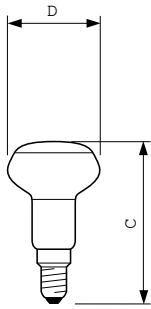

Controls and Dimming	
Dimmable	Yes

Mechanical and Housing	
Bulb Finish	Clear Red
Bulb Shape	NR50 [NR 50mm]

Approval and Application	
Energy Consumption kWh/1000 h	40 kWh

Product Data	
Order product name	Refl Col 40W E14 230V NR50 CL-RE 1CT/15
Full product name	Refl Col 40W E14 230V NR50 CL-RE 1CT/15
Full product code	871150032806920
Order code	923348944217
Material Nr. (12NC)	923348944217
Numerator - Quantity Per Pack	1
EAN/UPC - Product/Case	8711500328069
Numerator - Packs per outer box	15
EAN/UPC - Case	8711500343710

Reflector Colours diam 50/63/80 mm

Dimensional drawing

Product	D (max)	C (max)
Refi Col 40W E14 230V NR50 CL-RE 1CT/15	50 mm	87 mm