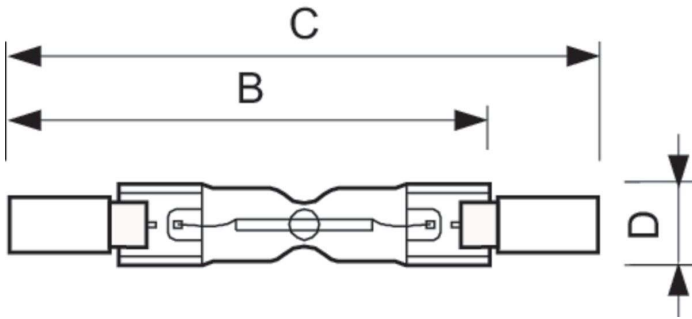

Light Technical	
Luminous Flux	780 lm
Correlated Color Temperature (Nom)	2900 K
Luminous Efficacy (rated) (Nom)	15.6 lm/W
Color rendering index (CRI)	100

Operating and Electrical	
Power Consumption	48.0 W
Lamp Current (Nom)	0.21 A
Starting Time (Nom)	0.0 s
Warm-up time to 60% light	instant full light s
Power Factor (Fraction)	1
Voltage (Nom)	230 V
Voltage (Nom)	230 V

Controls and Dimming	
Dimmable	Yes

Mechanical and Housing	
Bulb Finish	Clear
Bulb Shape	T11

Approval and Application	
Energy Consumption kWh/1000 h	48 kWh

Product Data	
Order product name	Plusline 78mm 2y 48W R7s 230V 1BB
Full product name	Plusline 78mm 2y 48W R7s 230V 1BB
Full product code	872790085231800
Order code	924587044210
Material Nr. (12NC)	924587044210
Numerator - Quantity Per Pack	1
EAN/UPC - Product/Case	8727900852318
Numerator - Packs per outer box	100
EAN/UPC - Case	8727900852332

## Dimensional drawing

Product	D (max)	B (max)	B	B (min)	C (max)
Plusline 78mm 2y 48W R7s 230V 1BB	11 mm	76.5 mm	74.9 mm	73.3 mm	78 mm