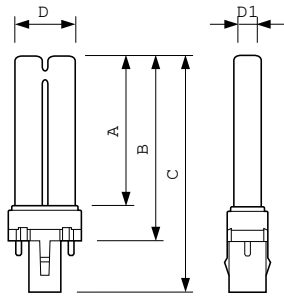

Operating and Electrical	
Power Consumption	5.4 W
Lamp Current (Nom)	0.180 A

Controls and Dimming	
Dimmable	No

Approval and Application	
Mercury (Hg) Content (Nom)	1.4 mg

Product Data	
Order product name	PL-S 5W/827/2P 1CT/5X10BOX ALTO
Full product name	PL-S 5W/827/2P 1CT/5X10BOX ALTO
Order code	146712
Material Nr. (12NC)	927900682721
Numerator - Quantity Per Pack	1
EAN/UPC - Product/Case	046677146719
Numerator - Packs per outer box	10
EAN/UPC - Case	50046677146714

# PL-S Short 2-Pin Base

## Dimensional drawing

Product	D (max)	D1 (max)	A (max)	B (max)	C (max)
PL-S 5W/827/2P 1CT/ 5X10BOX ALTO	1-1/8 inch	9/16 inch	2-11/16 inch	3-5/16 inch	4-3/16 inch