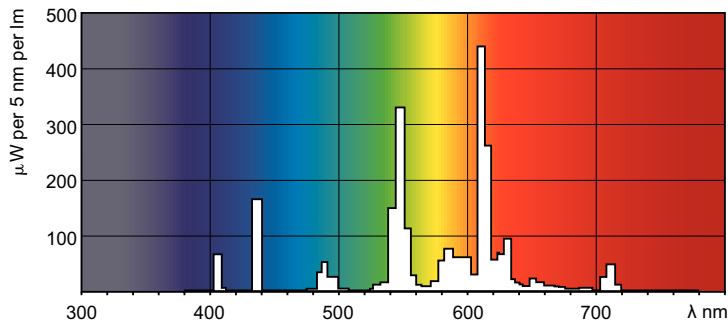

Photometric data

Spectral Power Distribution Colour - PL-S 5W/827/2P 1CT/5X10BOX ALTO