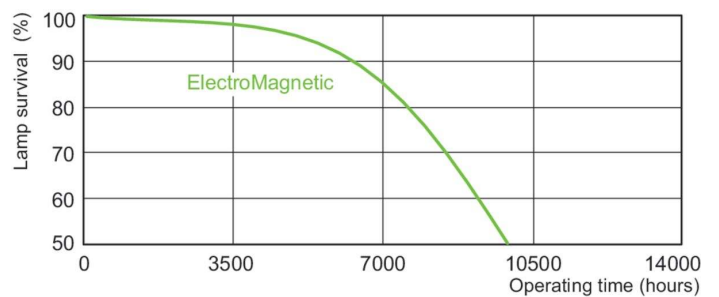

Life Expectancy Diagram - PL-S 5W/827/2P 1CT/5X10BOX ALTO