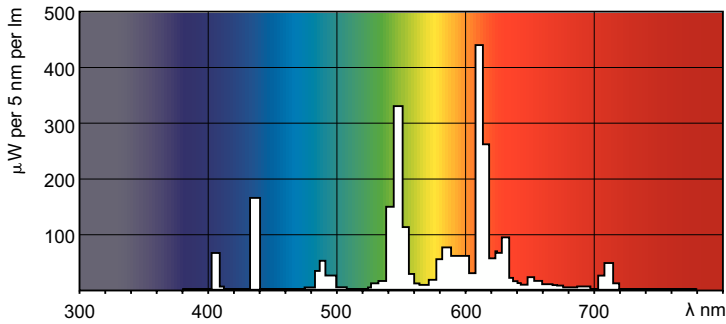

Lamp Current (Nom)	0.170 A
Controls and Dimming	
Dimmable	Yes
Approval and Application	
Mercury (Hg) Content (Nom)	1.4 mg
Energy Consumption kWh/1000 h	15 kWh
Product Data	
Order product name	PL-C 13W/827/4P/ALTO 10PK
Full product name	PL-C 13W/827/4P/ALTO 10PK
Order code	383257
Material Nr. (12NC)	927907182730

## Dimensional drawing

Product	D (max)	D1 (max)	A (max)	B (max)	C (max)
PL-C 13W/827/4P/ALTO 10PK	1-1/16 inch	1-1/16 inch	3-7/8 inch	4-5/8 inch	5-1/4 inch

## Photometric data

Spectral Power Distribution Colour - PL-C 13W/827/4P/ALTO 10PK