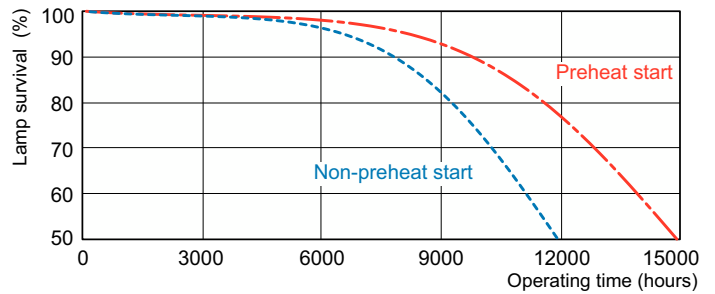

Life Expectancy Diagram - PL-C 13W/827/4P/ALTO 10PK