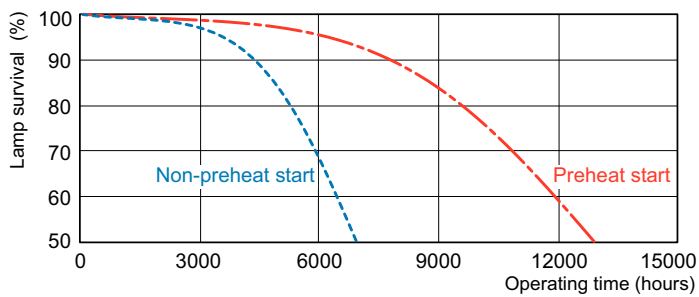

Lifetime

Life Expectancy Diagram - PL-C 18W/841/4P/ALTO 10PK