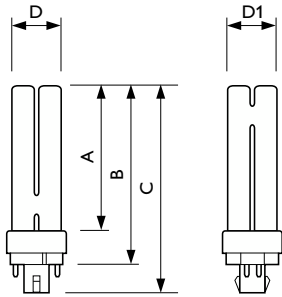

Lamp Current (Nom)	0.230 A
Controls and Dimming	
Dimmable	Yes
Approval and Application	
Mercury (Hg) Content (Nom)	1.4 mg
Energy Consumption kWh/1000 h	20 kWh
Product Data	
Order product name	PL-C 18W/841/4P/ALTO 10PK
Full product name	PL-C 18W/841/4P/ALTO 10PK
Order code	383331
Material Nr. (12NC)	927907284030

## Dimensional drawing

Product	D (max)	D1 (max)	A (max)	B (max)	C (max)
PL-C 18W/841/4P/ALTO 10PK	1-1/16 inch	1-1/16 inch	4-5/16 inch	5-1/16 inch	5-5/8 inch