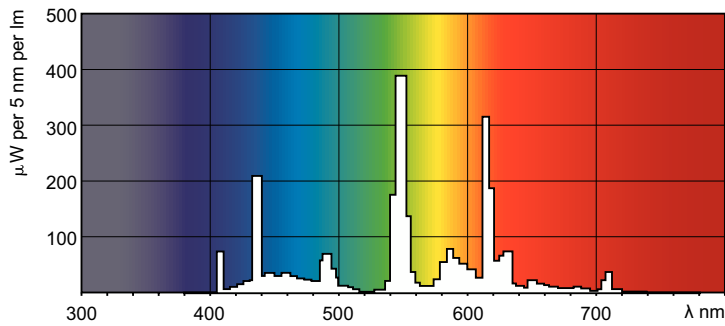

### Product data

General Information	
Cap-Base	G24q-2
Light Technical	
Color Code	841 [CCT of 4100K]
Luminous Flux	1,200 lm
Color Designation	Cool White (CW)
Correlated Color Temperature (Nom)	4100 K
Luminous Efficacy (rated) (Nom)	67 lm/W
Color rendering index (CRI)	82
Operating and Electrical	
Power Consumption	18.0 W

Lamp Current (Nom)	0.230 A
Controls and Dimming	
Dimmable	Yes
Approval and Application	
Mercury (Hg) Content (Nom)	1.4 mg
Energy Consumption kWh/1000 h	20 kWh
Product Data	
Order product name	PL-C 18W/841/4P/ALTO 10PK
Full product name	PL-C 18W/841/4P/ALTO 10PK
Order code	383331
Material Nr. (12NC)	927907284030

## Dimensional drawing

Product	D (max)	D1 (max)	A (max)	B (max)	C (max)
PL-C 18W/841/4P/ALTO 10PK	1-1/16 inch	1-1/16 inch	4-5/16 inch	5-1/16 inch	5-5/8 inch

## Photometric data

Spectral Power Distribution Colour - PL-C 18W/841/4P/ALTO 10PK