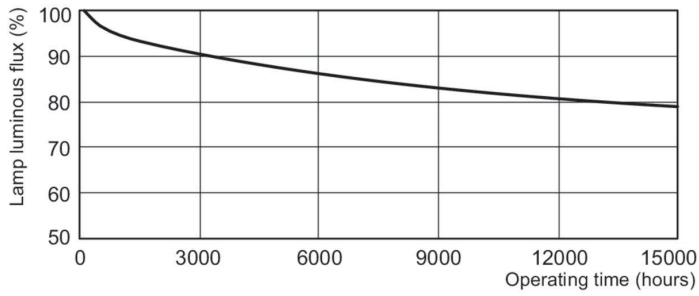

PL-C Cluster 4-Pin Base

Lifetime

Lumen Maintenance Diagram - PL-C 18W/841/4P/ALTO 10PK