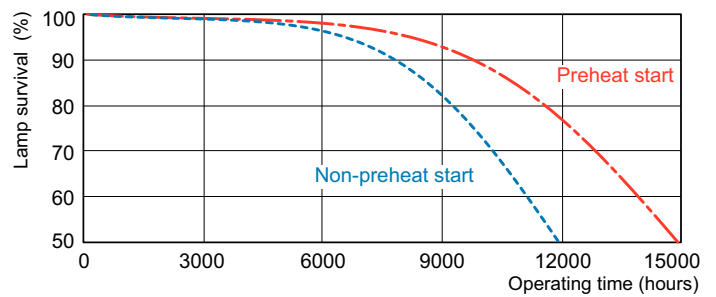

## Photometric data

Spectral Power Distribution Colour - PL-C 18W/841/4P/ALTO 10PK

## Lifetime

Life Expectancy Diagram - PL-C 18W/841/4P/ALTO 10PK

Life Expectancy Diagram - PL-C 18W/841/4P/ALTO 10PK