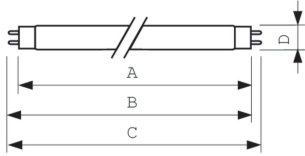

T8 Standard

Dimensional drawing

Product

F32T8/TL850/ALTO 25PK