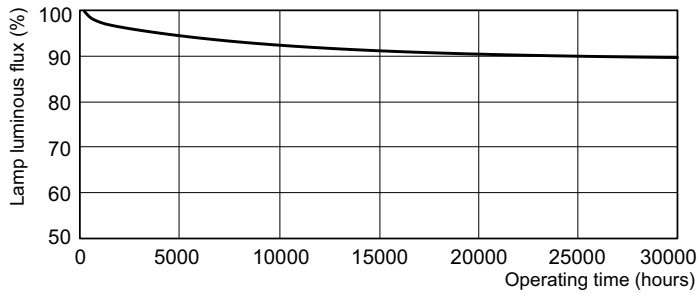

Life Expectancy Diagram - MASTER TL5 HO 54W/830 UNP/40

Life Expectancy Diagram - MASTER TL5 HO 54W/830 UNP/40

Lumen Maintenance Diagram - MASTER TL5 HO 54W/830 UNP/40