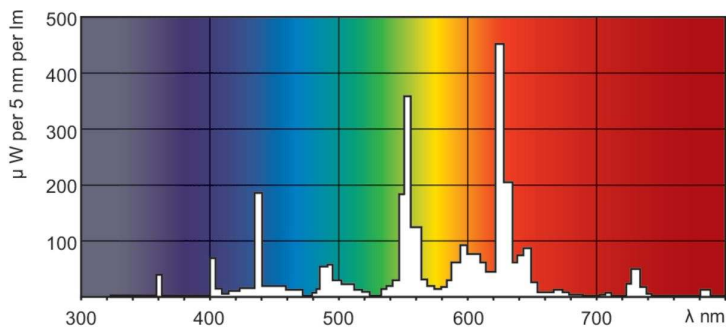

## Fotometriske data

Spectral Power Distribution Colour - MASTER TL5 HO 54W/830 UNP/40