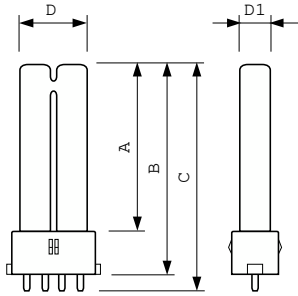

MASTER PL-S 4 Pin

MASTER PL-S 9W/840/4P 1CT/5X10BOX

Energy-saving compact fluorescent lamps. Compact long-arc low-pressure mercury discharge lamp. Envelope consists of 2 parallel narrow fluorescent tubes

Product data

General Information	
Cap-Base	2G7 [2G7]
Flux measurement reference	Sphere
Light Technical	
Color Code	840 [CCT of 4000K]
Luminous Flux	570 lm
Color Designation	Cool White (CW)
Chromaticity Coordinate X (Nom)	0.38
Chromaticity Coordinate Y (Nom)	0.38
Correlated Color Temperature (Nom)	4000 K
Luminous Efficacy (rated) (Nom)	73 lm/W
Color rendering index (CRI)	80
Operating and Electrical	
Power Consumption	8.8 W

Lamp Current (Nom)	0.170 A
Controls and Dimming	
Dimmable	Yes
Approval and Application	
Energy Efficiency Class	G
Mercury (Hg) Content (Max)	1.4 mg
Mercury (Hg) Content (Nom)	1.4 mg
Energy Consumption kWh/1000 h	9 kWh
EPREL Registration Number	423594
Product Data	
Order product name	MASTER PL-S 9W/840/4P 1CT/5X10BOX
Full product name	MASTER PL-S 9W/840/4P 1CT/5X10BOX
Full product code	871150026096370
Order code	927936284011

Dimensional drawing

Product	D (max)	D1 (max)	A (max)	B (max)	C (max)
MASTER PL-S 9W/840/4P 1CT/ 5X10BOX	28 mm	13 mm	128 mm	145 mm	151.1 mm

Photometric data

Spectral Power Distribution Colour - MASTER PL-S 9W/840/4P 1CT/5X10BOX