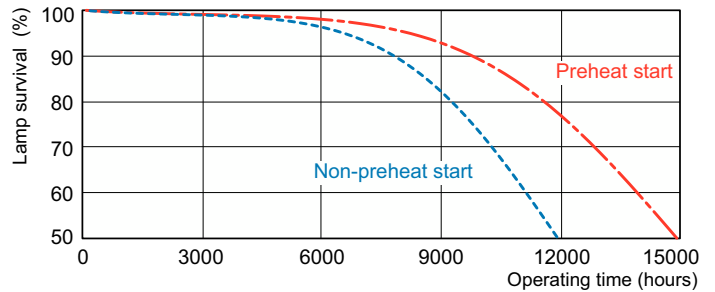

Life Expectancy Diagram - MASTER PL-S 9W/840/4P 1CT/5X10BOX