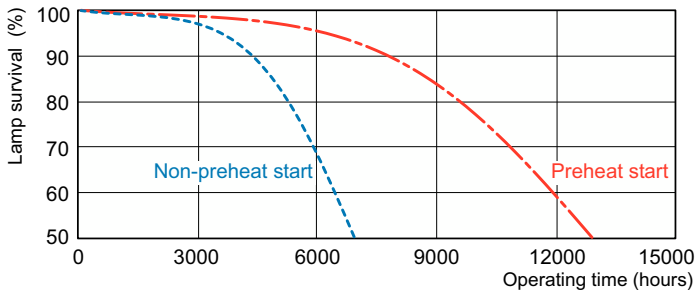

Lifetime

Life Expectancy Diagram - MASTER PL-S 9W/840/4P 1CT/5X10BOX