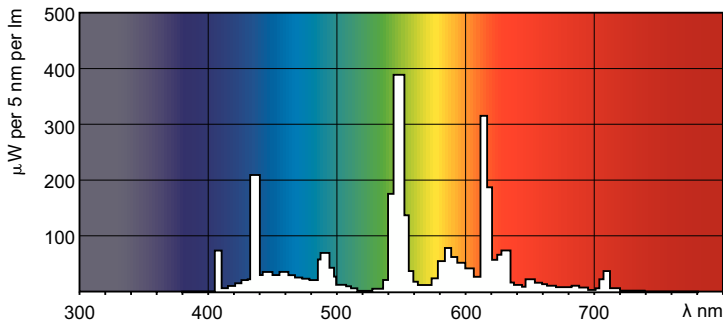

Product data

General Information	
Cap-Base	2G7 [2G7]
Flux measurement reference	Sphere
Light Technical	
Color Code	840 [CCT of 4000K]
Luminous Flux	570 lm
Color Designation	Cool White (CW)
Chromaticity Coordinate X (Nom)	0.38
Chromaticity Coordinate Y (Nom)	0.38
Correlated Color Temperature (Nom)	4000 K
Luminous Efficacy (rated) (Nom)	73 lm/W
Color rendering index (CRI)	80
Operating and Electrical	
Power Consumption	8.8 W

Lamp Current (Nom)	0.170 A
Controls and Dimming	
Dimmable	Yes
Approval and Application	
Energy Efficiency Class	G
Mercury (Hg) Content (Max)	1.4 mg
Mercury (Hg) Content (Nom)	1.4 mg
Energy Consumption kWh/1000 h	9 kWh
EPREL Registration Number	423594
Product Data	
Order product name	MASTER PL-S 9W/840/4P 1CT/5X10BOX
Full product name	MASTER PL-S 9W/840/4P 1CT/5X10BOX
Full product code	871150026096370
Order code	927936284011

Dimensional drawing

Product	D (max)	D1 (max)	A (max)	B (max)	C (max)
MASTER PL-S 9W/840/4P 1CT/ 5X10BOX	28 mm	13 mm	128 mm	145 mm	151.1 mm

Photometric data

Spectral Power Distribution Colour - MASTER PL-S 9W/840/4P 1CT/5X10BOX