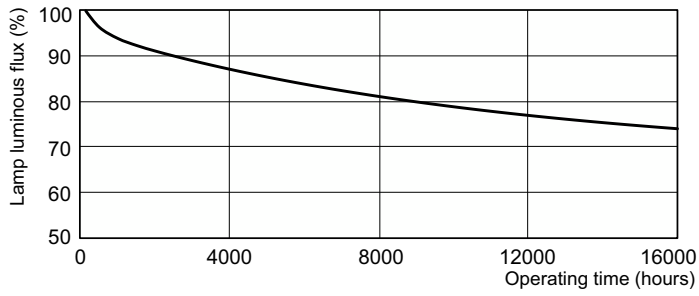

MASTER TL5 Circular

Lifetime

Lumen Maintenance Diagram - MASTER TL5 Circular 22W/865 1CT/10