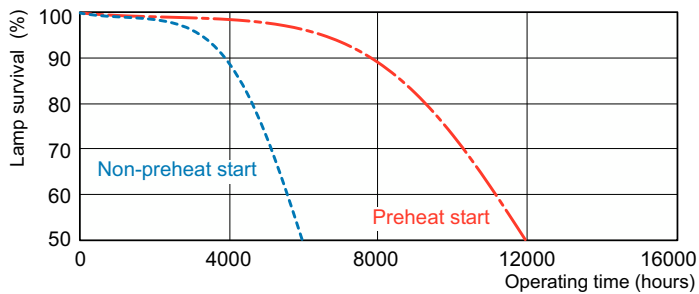

Photometric data

Spectral Power Distribution Colour - MASTER TL5 Circular 22W/865 1CT/10

Lifetime

Life Expectancy Diagram - MASTER TL5 Circular 22W/865 1CT/10

Life Expectancy Diagram - MASTER TL5 Circular 22W/865 1CT/10