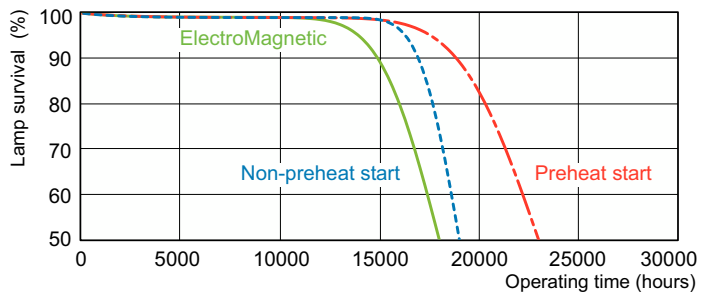

MASTER TL-D Super 80

Numerator - Packs per outer box	25
EAN/UPC - Case	8718291254157

Dimensional drawing

Product	D (max)	A (max)	B (max)	B (min)	C (max)
TL-D 18W/840 1SL/25	28 mm	589.8 mm	596.9 mm	594.5 mm	604 mm

Lifetime

Life Expectancy Diagram - TL-D 18W/840 1SL/25

Lumen Maintenance Diagram - TL-D 18W/840 1SL/25