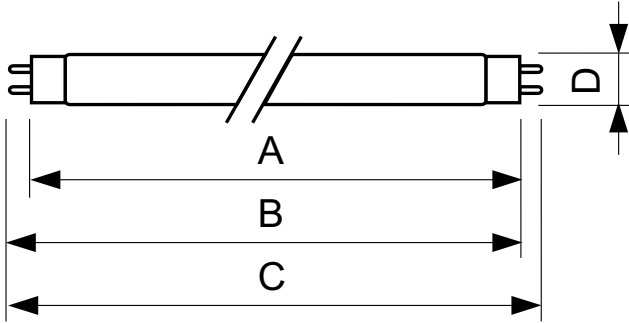

MASTER TL-D Super 80

TL-D 18W/840 1SL/25

The MASTER TL-D Super 80 lamp offers more lumens per watt and better color rendering than TL-D standard colors. Furthermore, it has a lower mercury content. The lamp can be operated in existing TL-D luminaires.

Product data

| General Information | | Controls and Dimming | |
|------------------------------------|---------------------------------|-------------------------------|---------------------|
| Cap-Base | G13 [Medium Bi-Pin Fluorescent] | Dimmable | Yes |
| Life to 50% Failures (Nom) | 13,000 hour(s) | | |
| Light Technical | | Mechanical and Housing | |
| Color Code | 840 [CCT of 4000K] | Bulb Shape | T8 |
| Color Designation | Cool White (CW) | | |
| Correlated Color Temperature (Nom) | 4000 K | Approval and Application | |
| Luminous Efficacy (rated) (Nom) | 75 lm/W | Mercury (Hg) Content (Nom) | 2.0 mg |
| Color rendering index (CRI) | 82 | | |
| Operating and Electrical | | Product Data | |
| Power Consumption | 18 W | Order product name | TL-D 18W/840 1SL/25 |
| Lamp Current (Nom) | 0.360 A | Full product name | TL-D 18W/840 1SL/25 |
| Voltage (Nom) | 59 V | Full product code | 871829125414000 |
| Voltage (Nom) | 59 V | Order code | 927981184024 |
| | | Material Nr. (12NC) | 927981184024 |
| | | Numerator - Quantity Per Pack | 1 |
| | | EAN/UPC - Product/Case | 8718291254140 |

MASTER TL-D Super 80

| | |
|---------------------------------|---------------|
| Numerator - Packs per outer box | 25 |
| EAN/UPC - Case | 8718291254157 |

Dimensional drawing

| Product | D (max) | A (max) | B (max) | B (min) | C (max) |
|---------------------|---------|----------|----------|----------|---------|
| TL-D 18W/840 1SL/25 | 28 mm | 589.8 mm | 596.9 mm | 594.5 mm | 604 mm |