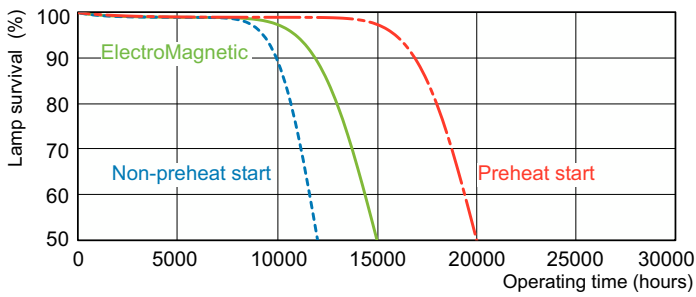

MASTER TL-D Super 80

Numerator - Packs per outer box	25
EAN/UPC - Case	8718291254157

Dimensional drawing

Product	D (max)	A (max)	B (max)	B (min)	C (max)
TL-D 18W/840 1SL/25	28 mm	589.8 mm	596.9 mm	594.5 mm	604 mm

Lifetime

Life Expectancy Diagram - TL-D 18W/840 1SL/25

Lumen Maintenance Diagram - TL-D 18W/840 1SL/25