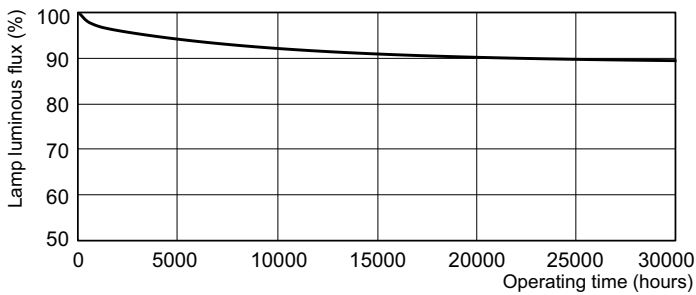

Life Expectancy Diagram - TL-D 18W/840 1SL/25

Life Expectancy Diagram - TL-D 18W/840 1SL/25

Lumen Maintenance Diagram - TL-D 18W/840 1SL/25