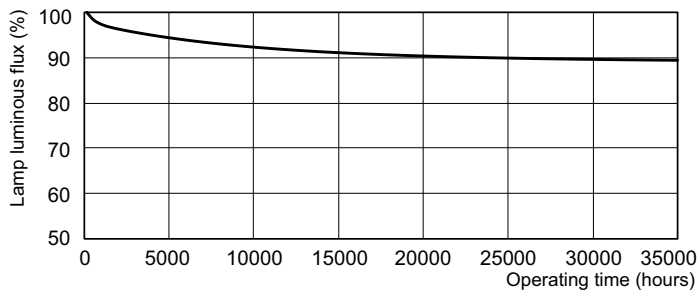

Life Expectancy Diagram - MASTER TL5 HE Eco 13=14W/840 1SL/40

Life Expectancy Diagram - MASTER TL5 HE Eco 13=14W/840 1SL/40

Lumen Maintenance Diagram - MASTER TL5 HE Eco 13=14W/840 1SL/40