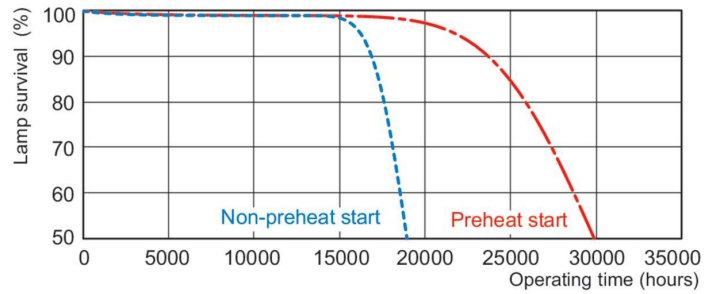

MASTER TL5 High Efficiency Eco

Durata