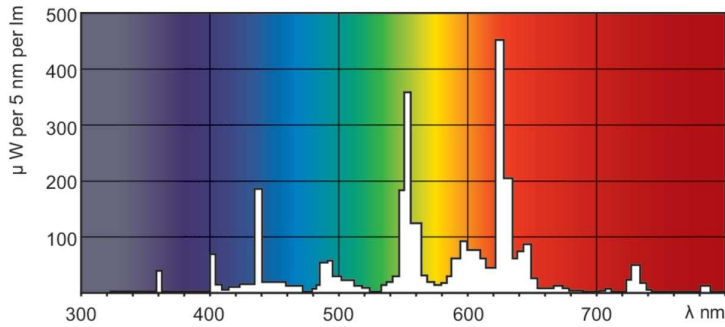

Product data

General Information	
Cap-Base	G5
Features	HO Alto® [High Output Alto]
Light Technical	
Color Code	830 [CCT of 3000K]
Luminous Flux	1,950 lm
Color Designation	Warm White (WW)
Correlated Color Temperature (Nom)	3000 K
Luminous Efficacy (rated) (Nom)	76 lm/W
Color rendering index (CRI)	82
Operating and Electrical	
Power Consumption	22.5 W
Lamp Current (Nom)	0.295 A
Controls and Dimming	
Dimmable	Yes

Mechanical and Housing	
Bulb Shape	T5
Approval and Application	
Mercury (Hg) Content (Nom)	1.4 mg
Product Data	
Order product name	F24T5/830/HO/ALTO 40PK
Full product name	F24T5/830/HO/ALTO 40PK
Order code	290197
Material Nr. (12NC)	927992183022
Numerator - Quantity Per Pack	1
EAN/UPC - Product/Case	046677290191
Numerator - Packs per outer box	40
EAN/UPC - Case	50046677290196

T5 High Output

Dimensional drawing

Product	D (max)	A (max)	B (max)	B (min)	C (max)
F24T5/830/HO/ALTO 40PK	11/16 inch	21-5/8 inch	21-15/16 inch	21-13/16 inch	22-3/16 inch

Photometric data

Spectral Power Distribution Colour - F24T5/830/HO/ALTO 40PK