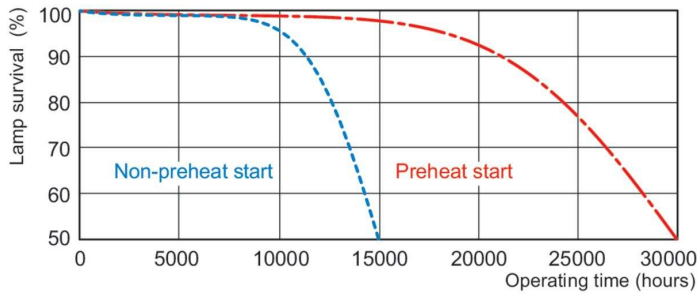

Lifetime

Life Expectancy Diagram - F24T5/830/HO/ALTO 40PK