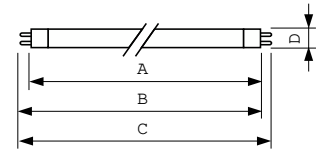

Product data

General Information	
Cap-Base	G5
Features	HO Alto® [High Output Alto]
Light Technical	
Color Code	830 [CCT of 3000K]
Luminous Flux	1,950 lm
Color Designation	Warm White (WW)
Correlated Color Temperature (Nom)	3000 K
Luminous Efficacy (rated) (Nom)	76 lm/W
Color rendering index (CRI)	82
Operating and Electrical	
Power Consumption	22.5 W
Lamp Current (Nom)	0.295 A
Controls and Dimming	
Dimmable	Yes

Mechanical and Housing	
Bulb Shape	T5
Approval and Application	
Mercury (Hg) Content (Nom)	1.4 mg
Product Data	
Order product name	F24T5/830/HO/ALTO 40PK
Full product name	F24T5/830/HO/ALTO 40PK
Order code	290197
Material Nr. (12NC)	927992183022
Numerator - Quantity Per Pack	1
EAN/UPC - Product/Case	046677290191
Numerator - Packs per outer box	40
EAN/UPC - Case	50046677290196

T5 High Output

Dimensional drawing

Product	D (max)	A (max)	B (max)	B (min)	C (max)
F24T5/830/HO/ALTO 40PK	11/16 inch	21-5/8 inch	21-15/16 inch	21-13/16 inch	22-3/16 inch

Photometric data

Spectral Power Distribution Colour - F24T5/830/HO/ALTO 40PK