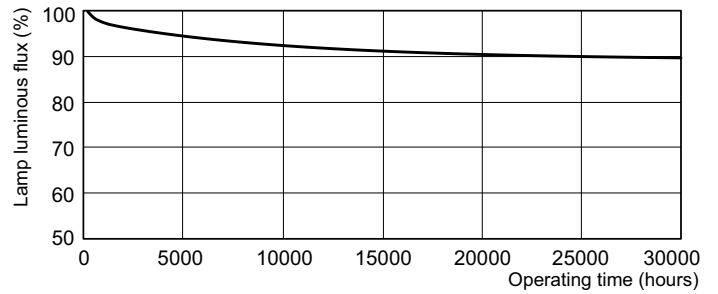

Lumen Maintenance Diagram - F24T5/830/HO/ALTO 40PK