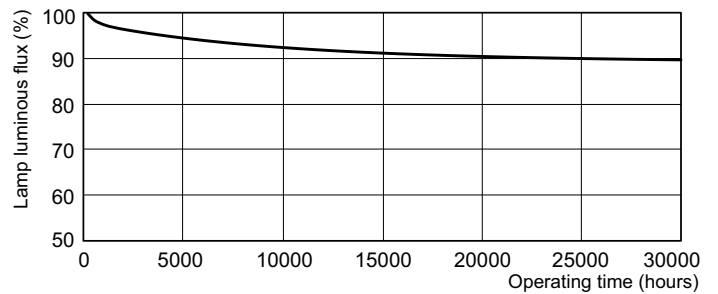

Lumen Maintenance Diagram - 24W/841 Min Bipin T5 HO ALTO UNP