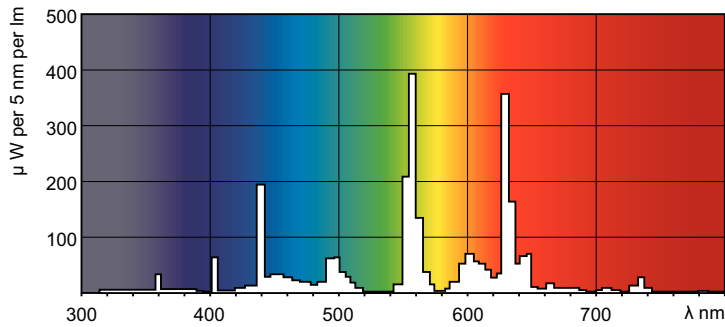

T5 High Output

Dimensional drawing

Product	D (max)	A (max)	B (max)	B (min)	C (max)
24W/841 Min Bipin T5	11/16 inch	21-5/8 inch	21-15/16 inch	21-13/16 inch	22-3/16 inch
HO ALTO UNP					

Photometric data

Spectral Power Distribution Colour - 24W/841 Min Bipin T5 HO ALTO UNP