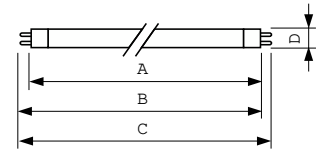

### Product data

General Information	
Cap-Base	G5
Features	HO Alto® [High Output Alto]
Light Technical	
Color Code	841 [CCT of 4100K]
Luminous Flux	1,950 lm
Color Designation	Cool White (CW)
Correlated Color Temperature (Nom)	4100 K
Luminous Efficacy (rated) (Nom)	76 lm/W
Color rendering index (CRI)	82
Operating and Electrical	
Power Consumption	22.5 W
Lamp Current (Nom)	0.295 A
Controls and Dimming	
Dimmable	Yes

## Dimensional drawing

Product	D (max)	A (max)	B (max)	B (min)	C (max)
24W/841 Min Bipin T5	11/16 inch	21-5/8 inch	21-15/16 inch	21-13/16 inch	22-3/16 inch
HO ALTO UNP					