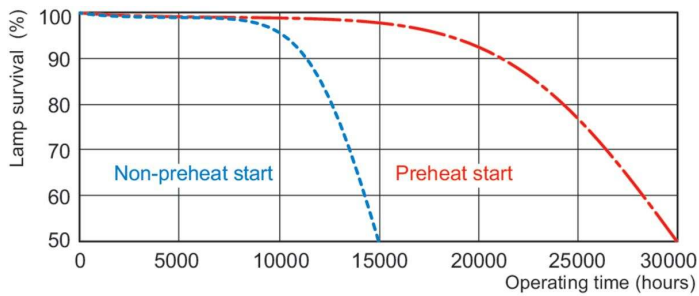

Lifetime

Life Expectancy Diagram - 24W/841 Min Bipin T5 HO ALTO UNP