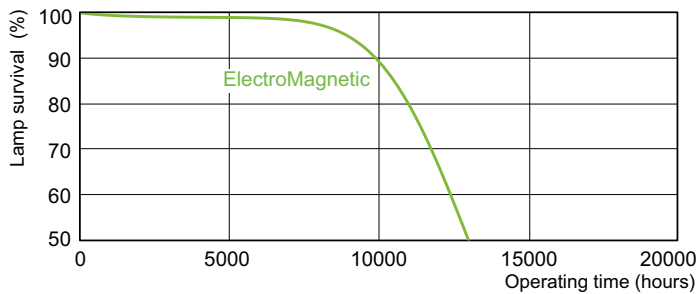

Lifetime

Life Expectancy Diagram - TL-D 36W/54-765 1SL/25

Life Expectancy Diagram - TL-D 36W/54-765 1SL/25