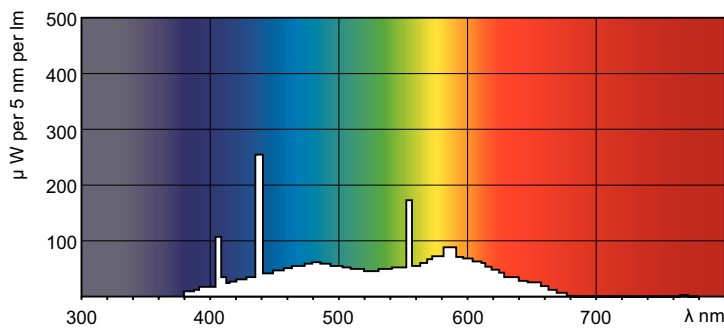

Dimensional drawing

Product	D (max)	A (max)	B (max)	B (min)	C (max)
TL-D 36W/54-765 1SL/25	28 mm	1.199,4 mm	1.206,5 mm	1.204,1 mm	1.213,6 mm

Photometric data

Spectral Power Distribution Colour - TL-D 36W/54-765 1SL/25