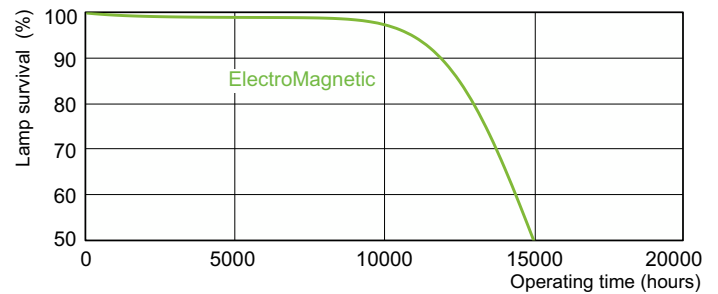

Lifetime

Life Expectancy Diagram - TL-D 36W/54-765 1SL/25

Life Expectancy Diagram - TL-D 36W/54-765 1SL/25