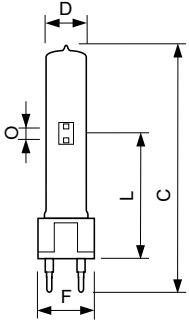

Product data

General Information	
Cap-Base	G12
Operating Position	UNIVERSAL [Any or Universal (U)]
Flux measurement reference	Sphere
Life to 50% Failures (Nom)	9,000 hour(s)
Light Technical	
Color Code	942 [CCT of 4200K]
Luminous Flux	13,000 lm
Color Designation	Cool White (CW)
Chromaticity Coordinate X (Nom)	0.371
Chromaticity Coordinate Y (Nom)	0.366
Correlated Color Temperature (Nom)	4200 K
Luminous Efficacy (rated) (Nom)	84 lm/W
Color rendering index (CRI)	95
Arc Length O (Nom)	6 mm

Product Data	
Order product name	CDM-SA/T 150W/942 1CT/12
Full product name	CDM-SA/T 150W/942 1CT/12
Full product code	871150020094515
Order code	928086605103

CDM-SA/T

Material Nr. (12NC)	928086605103
Numerator - Quantity Per Pack	1
EAN/UPC - Product/Case	8711500200945
Numerator - Packs per outer box	12

EAN/UPC - Case	8711500200952
----------------	---------------

Dimensional drawing

Product	D (max)	O	L (min)	L (max)	L	C (max)	F (max)	F	F (min)
CDM-SA/T	20 mm	6	55 mm	57 mm	56	110 mm	31 mm	30	29 mm
150W/942		mm			mm			mm	
1CT/12									