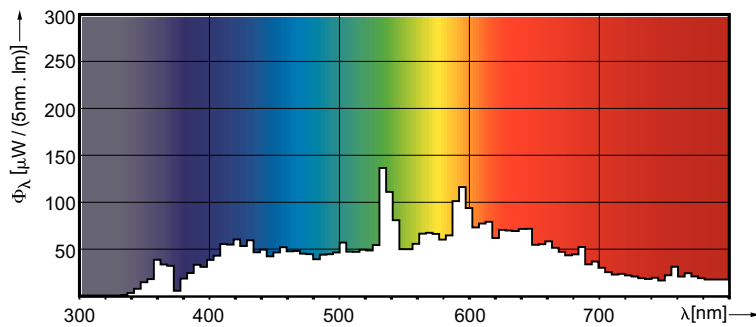

CDM-SA/T

CDM-SA/T 150W/942 1CT/12

With a high luminous efficacy producing more lumens per watt than standard Architainment lamps, the CDM-SA/T is the greener alternative to light up the night. In addition, the optimal lamp filling and short arc of the lamp create a high beam intensity and excellent color rendering.

Product data

General Information	
Cap-Base	G12
Operating Position	UNIVERSAL [Any or Universal (U)]
Flux measurement reference	Sphere
Life to 50% Failures (Nom)	9,000 hour(s)
Light Technical	
Color Code	942 [CCT of 4200K]
Luminous Flux	13,000 lm
Color Designation	Cool White (CW)
Chromaticity Coordinate X (Nom)	0.371
Chromaticity Coordinate Y (Nom)	0.366
Correlated Color Temperature (Nom)	4200 K
Luminous Efficacy (rated) (Nom)	84 lm/W
Color rendering index (CRI)	95
Arc Length O (Nom)	6 mm

Photometric data

Spectral Power Distribution Colour - CDM-SA/T 150W/942 1CT/12