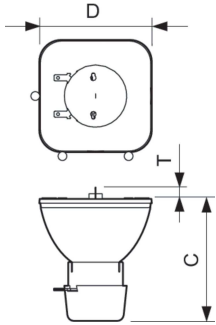

Arc Length O (Nom)	1.0 mm
--------------------	--------

Operating and Electrical	
Power Consumption	189 W

Controls and Dimming	
Dimmable	Yes

Product Data	
Order product name	MSD Platinum 5 R 1CT/8
Full product name	MSD Platinum 5 R 1CT/8
Full product code	872790093070200
Order code	928190805314

### Dimensional drawing

Product	D (max)	T (max)	O	C (max)
MSD Platinum 5 R 1CT/8	51.4 mm	6.8 mm	1.0 mm	57.1 mm