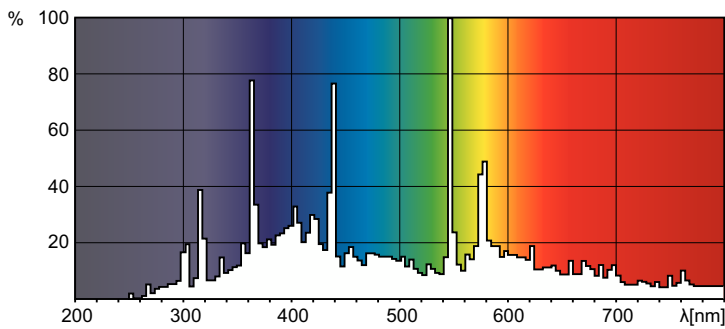

### Product data

General Information	
Cap-Base	-
Operating Position	UNIVERSAL [Any or Universal (U)]
Life to 50% Failures (Nom)	3,000 hour(s)

Light Technical	
Color Code	2
Luminous Flux (Min)	7,100 lm
Luminous Flux	7,950 lm
Chromaticity Coordinate X (Nom)	300
Chromaticity Coordinate Y (Nom)	300
Correlated Color Temperature (Nom)	8000 K
Color rendering index (CRI)	-

### Photometric data

Spectral Power Distribution Colour - MSD Platinum 5 R 1CT/8