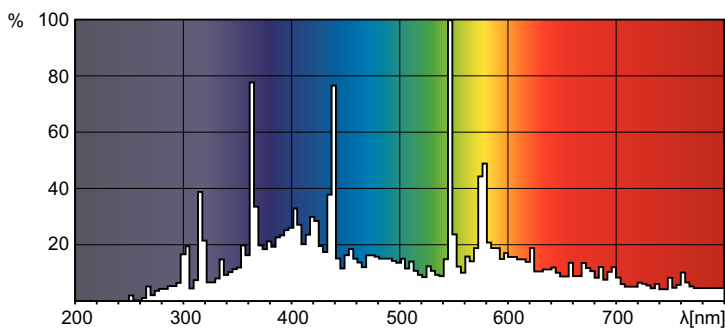

Product data

General Information	
Cap-Base	-
Operating Position	UNIVERSAL [Any or Universal (U)]
Life to 50% Failures (Nom)	2,000 hour(s)
Light Technical	
Color Code	2
Luminous Flux (Min)	11,000 lm
Luminous Flux	13,500 lm
Chromaticity Coordinate X (Nom)	299
Chromaticity Coordinate Y (Nom)	303
Correlated Color Temperature (Nom)	8000 K
Color rendering index (CRI)	-

Dimensional drawing

Product	D (max)	O	C (max)
MSD Platinum 15 R 1CT/8	58.5 mm	1.3 mm	66.4 mm

Photometric data

Spectral Power Distribution Colour - MSD Platinum 15 R 1CT/8