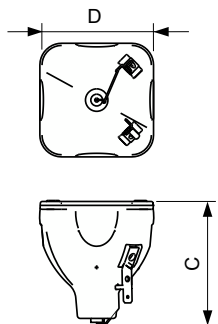

Product data

General Information	
Cap-Base	-
Operating Position	UNIVERSAL [Any or Universal (U)]
Life to 50% Failures (Nom)	2,000 hour(s)
Light Technical	
Color Code	2
Luminous Flux (Min)	11,000 lm
Luminous Flux	13,500 lm
Chromaticity Coordinate X (Nom)	299
Chromaticity Coordinate Y (Nom)	303
Correlated Color Temperature (Nom)	8000 K
Color rendering index (CRI)	-

Dimensional drawing

Product	D (max)	O	C (max)
MSD Platinum 15 R 1CT/8	58.5 mm	1.3 mm	66.4 mm

Photometric data

Spectral Power Distribution Colour - MSD Platinum 15 R 1CT/8