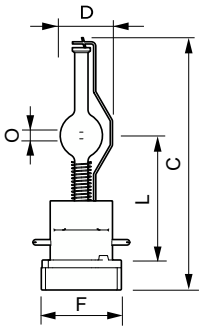

### Product data

General Information		Arc Length O (Nom)	
Cap-Base	PGJX36	3.8 mm	
Operating Position	UNIVERSAL [Any or Universal (U)]	Operating and Electrical	
Life to 50% Failures (Nom)	750 hour(s)	Power Consumption	804 W
<b>Light Technical</b>		Lamp Current (Nom)	11.5 A
Color Code	- [Not Specified]	Controls and Dimming	
Luminous Flux	56,700 lm	Dimmable	Yes
Correlated Color Temperature (Nom)	6000 K	Product Data	
Luminous Efficacy (rated) (Nom)	72 lm/W	Order product name	MSR Platinum 35 ST
Color rendering index (CRI)	75		

### Dimensional drawing

Product	D (max)	O	L (min)	L (max)	L	C (max)	F
MSR Platinum 35 ST	24 mm	3.6 mm	55 mm	57 mm	56 mm	116 mm	36 mm