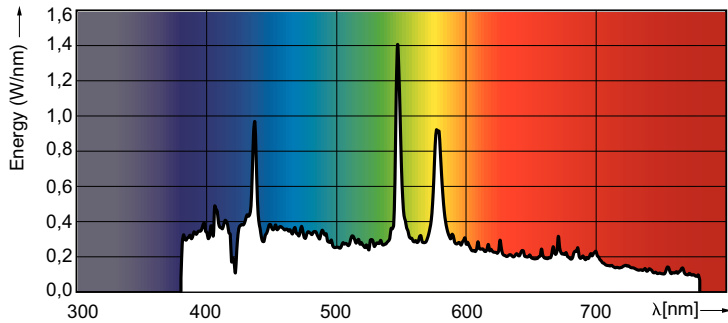

### Product data

General Information		Arc Length O (Nom)	
Cap-Base	PGJX36	3.8 mm	
Operating Position	UNIVERSAL [Any or Universal (U)]	Operating and Electrical	
Life to 50% Failures (Nom)	750 hour(s)	Power Consumption	804 W
<b>Light Technical</b>		Lamp Current (Nom)	11.5 A
Color Code	- [Not Specified]	Controls and Dimming	
Luminous Flux	56,700 lm	Dimmable	Yes
Correlated Color Temperature (Nom)	6000 K	Product Data	
Luminous Efficacy (rated) (Nom)	72 lm/W	Order product name	MSR Platinum 35 ST
Color rendering index (CRI)	75		

### Photometric data

Spectral Power Distribution Colour - MSR Platinum 35 ST