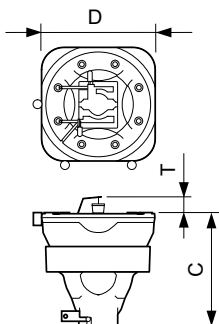

Arc Length O (Nom)	1.0 mm
--------------------	--------

Operating and Electrical	
Power Consumption	350.0 W

Controls and Dimming	
Dimmable	Yes

Product Data	
Order product name	MSD Platinum 17 RA 1CT/8
Full product name	MSD Platinum 17 RA 1CT/8
Full product code	871829176779400
Order code	928197305314

Dimensional drawing

Product	D (max)	T (max)	O	C (max)
MSD Platinum 17 RA 1CT/8	51.4 mm	10.0 mm	1.0 mm	63 mm

Photometric data

Spectral Power Distribution Colour - MSD Platinum 17 RA 1CT/8