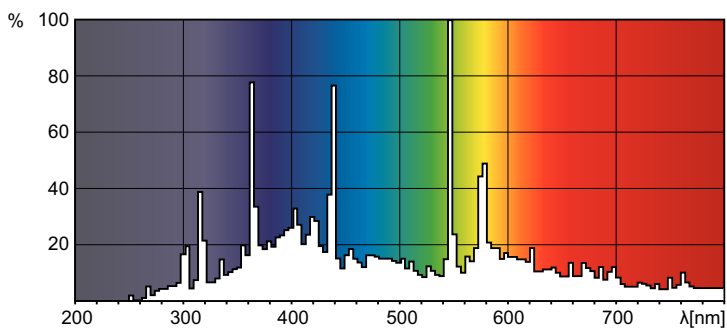

Dimensional drawing

Product	D (max)	T (max)	O	C (max)
MSD Platinum 17 RA 1CT/8	51.4 mm	10.0 mm	1.0 mm	63 mm

Photometric data

Spectral Power Distribution Colour - MSD Platinum 17 RA 1CT/8