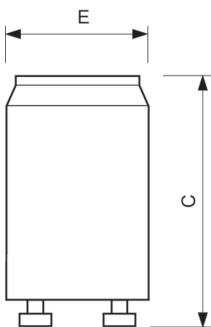

### Product data

Operating and Electrical	
Power Consumption	125 70 W
Voltage (Nom)	240 V
Voltage (Nom)	240 V

Mechanical and Housing	
Housing Color	White

Product Data	
Order product name	S16 70-125W 240V UNP/20X10CT

Full product name	S16 70-125W 240V UNP/20X10CT
Full product code	871150090356331
Order code	928390930371
Material Nr. (12NC)	928390930371
Numerator - Quantity Per Pack	1
EAN/UPC - Product/Case	8711500903563
Numerator - Packs per outer box	200
EAN/UPC - Case	8711500903587

### Dimensional drawing

Product	C (max)	E (max)
S16 70-125W 240V UNP/20X10CT	40.3 mm	21.5 mm