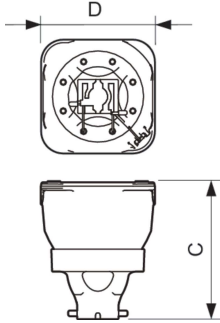

Arc Length O (Nom)	1.2 mm
--------------------	--------

Operating and Electrical	
Power Consumption	470 W

Controls and Dimming	
Dimmable	Yes

Product Data	
Order product name	MSD Platinum 20 RB 1CT/8
Full product name	MSD Platinum 20 RB 1CT/8
Full product code	871869668420700
Order code	928495205314

Dimensional drawing

Product	D (max)	O	C (max)
MSD Platinum 20 RB 1CT/8	58.5 mm	1.2 mm	72 mm