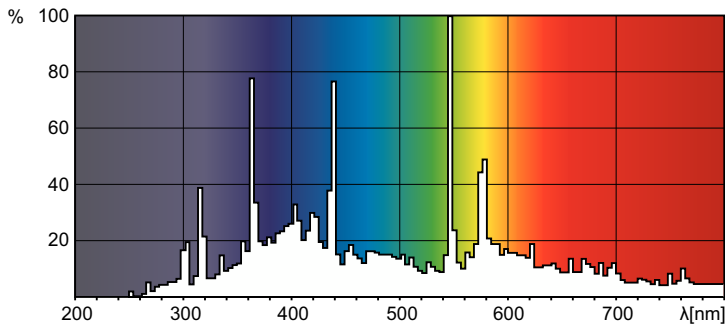

MSD Platinum (Touring/Stage)

EAN/UPC - Product/Case	8718699651961
Numerator - Packs per outer box	8
EAN/UPC - Case	8718699651978

Dimensional drawing

Product	D (max)	O	C (max)
MSD Platinum 400L Flex 1CT/8	54.5 mm	1.2 mm	60 mm

Photometric data

Spectral Power Distribution Colour - MSD Platinum 400L Flex 1CT/8