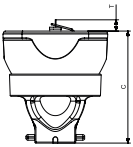

### Product data

General Information	
Operating Position	UNIVERSAL [Any or Universal (U)]
Life to 50% Failures (Nom)	2,000 hour(s)
Light Technical	
Color Code	2
Luminous Flux	24,000 lm
Chromaticity Coordinate X (Nom)	297
Chromaticity Coordinate Y (Nom)	303
Correlated Color Temperature (Nom)	8000 K
Arc Length O (Nom)	1.2 mm

## Dimensional drawing

Product	D (max)	O	C (max)
MSD Platinum 400L Flex 1CT/8	54.5 mm	1.2 mm	60 mm