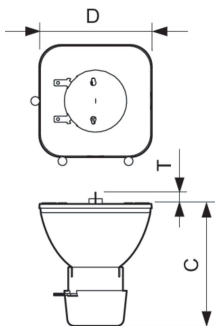

Product data

General Information	
Cap-Base	-
Operating Position	UNIVERSAL [Any or Universal (U)]
Life to 50% Failures (Nom)	2,000 hour(s)
Life to 50% Failures entertainment cycle (Nom)	6,000 hour(s)
Light Technical	
Color Code	2
Luminous Flux (Min)	15,000 lm
Luminous Flux	17,100 lm
Chromaticity Coordinate X (Nom)	303
Chromaticity Coordinate Y (Nom)	309
Correlated Color Temperature (Nom)	7800 K

Dimensional drawing

Product	D (max)	T (max)	O	C (max)
MSD Platinum 12 R LL 1CT/8	51.5 mm	6.8 mm	0.95 mm	57.1 mm

Photometric data

Spectral Power Distribution Colour - MSD Platinum 12 R LL 1CT/8