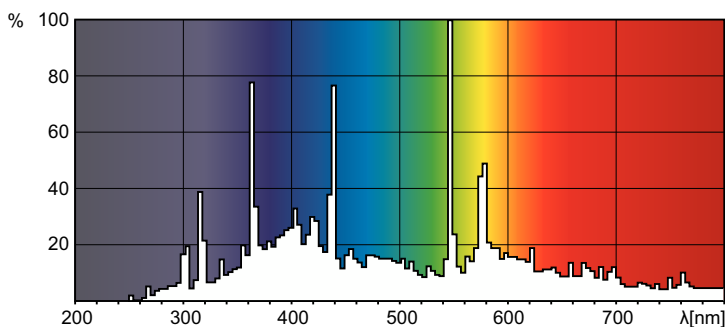

Dimensional drawing

Product	D (max)	T (max)	O	C (max)
MSD Platinum 12 R LL 1CT/8	51.5 mm	6.8 mm	0.95 mm	57.1 mm

Photometric data

Spectral Power Distribution Colour - MSD Platinum 12 R LL 1CT/8