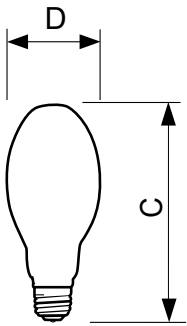

Product data

General Information	
Cap-Base	E39 [Single Contact Mogul Screw]
Operating Position	UNIVERSAL [Any or Universal (U)]
Life to 50% Failures (Nom)	10,000 hour(s)
Light Technical	
Color Code	640 [CCT of 4000K]
Color Designation	Cool White (CW)
Chromaticity Coordinate X (Nom)	0.385
Chromaticity Coordinate Y (Nom)	0.395
Correlated Color Temperature (Nom)	4000 K
Luminous Efficacy (Rated) (Min)	76.5 lm/W

Switch Start Metal Halide Standard

Bulb Shape	ED28
Approval and Application	
Energy Saving Product	Not Applicable
Mercury (Hg) Content (Nom)	33 mg
Product Data	
Order product name	MH250/U 1/12PK
Full product name	MH250/U 1/12PK

Product	D	C (max)
MH250/U 1/12PK	3.5 inch	8.313 inch