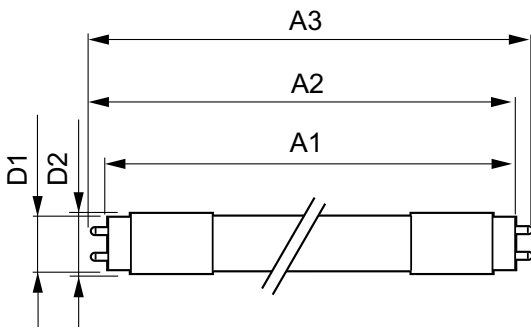

T8

14T8/48-4000 IF 10/1 DIM TAA/NAFTA

Our TLEDs are available in InstantFit (Type A / Type C) or MainsFit (Ballast bypass / Type B) versions. The InstantFit lamps work on a broad variety of ballasts and LED drivers. Only InstantFit has over 15,000 lamp & ballast combinations delivering even light output, energy savings and a long lifetime. Our MainsFit products feature a double-ended design, simplifying installation while a proprietary safety circuit minimizes a shock risk. Lamp sizes range from 2-foot to 8-foot and U-bend with a variety of lumen outputs.

Product data

General Information	
Cap-Base	G13 [Medium Bi-Pin Fluorescent]
Nominal lifetime	50,000 hour(s)
Switching Cycle	50,000
Lighting Technology	LED
EU RoHS compliant	Yes
Light Technical	
Color Code	840 [CCT of 4000K]
Beam Angle (Nom)	180 degree(s)
Luminous Flux	2,100 lm
Color Designation	Cool White (CW)
Correlated Color Temperature (Nom)	4000 K
Luminous Efficacy (rated) (Nom)	150.00 lm/W
Color Consistency	<6
Color rendering index (CRI)	82
LLMF At End Of Nominal Lifetime (Nom)	70 %
Operating and Electrical	
Line Frequency	50 to 60 Hz

T8

Bulb Shape	Tube, double-ended
Approval and Application	
Energy Saving Product	Yes
Approval Marks	UL certificate RoHS compliance DLC compliance
Energy Consumption kWh/1000 h	- kWh
Energy Certifications	DLC Standard
Product Data	
Order product name	14T8/48-4000 IF 10/1 DIM TAA/NAFTA

Dimensional drawing

Product	D1	D2	A1	A2	A3
14T8/48-4000 IF 10/1 DIM TAA/NAFTA	25.7 mm	28 mm	1,198.0 mm	1,205.0 mm	1,212.0 mm

Photometric data

Spectral Power Distribution Colour - 14T8/48-4000 IF 10/1 DIM TAA/NAFTA