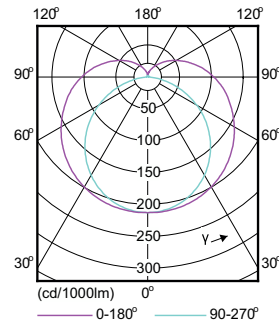

Dimensional drawing

Product	D1	D2	A1	A2	A3
14T8/48-4000 IF 10/1 DIM TAA/NAFTA	25.7 mm	28 mm	1,198.0 mm	1,205.0 mm	1,212.0 mm

Photometric data

Spectral Power Distribution Colour - 14T8/48-4000 IF 10/1 DIM TAA/NAFTA

Light Distribution Diagram - 14T8/48-4000 IF 10/1 DIM TAA/NAFTA

Photometric data

General Uniform Lighting - 14T8/48-4000 IF 10/1 DIM TAA/NAFTA

General uniform lighting - 14T8/48-4000 IF 10/1 DIM TAA/NAFTA