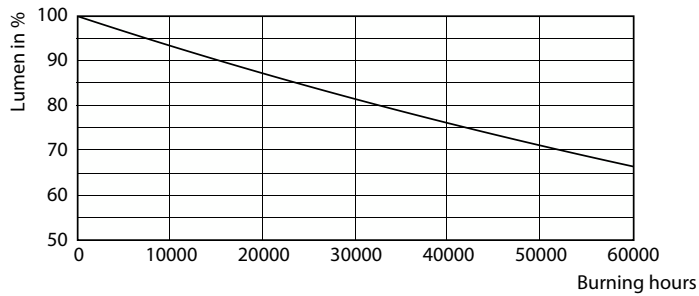

Photometric data

General uniform lighting - 14T8/48-4000 IF 10/1 DIM TAA/NAFTA

Lifetime

Lumen Maintenance Diagram - 14T8/48-4000 IF 10/1 DIM TAA/NAFTA