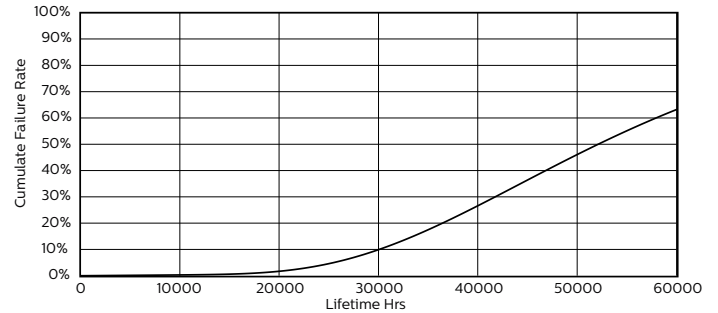

Life Expectancy Diagram - 14T8/48-4000 IF 10/1 DIM TAA/NAFTA