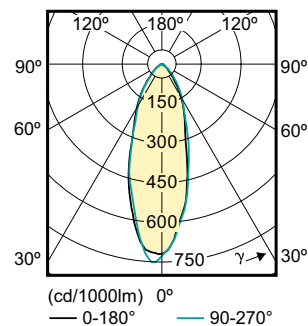

## Méretezett rajza

Product	D	C
CLA LEDspotMV ND 4.6-50W GU10 827 36D	50 mm	54 mm

## Fotometriai adatok

Spectral Power Distribution Colour - CLA LEDspotMV ND 4.6-50W GU10 827 36D

General uniform lighting - CLA LEDspotMV ND 4.6-50W GU10 827 36D

Light Distribution Diagram - CLA LEDspotMV ND 4.6-50W GU10 827 36D