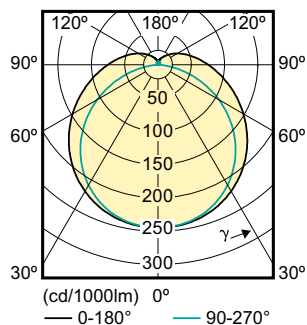

## Fotometriai adatok

Light Distribution Diagram - MAS LEDtube HF 600mm 10.5W865 T8

Spectral Power Distribution Colour - MAS LEDtube HF 600mm 10.5W865 T8