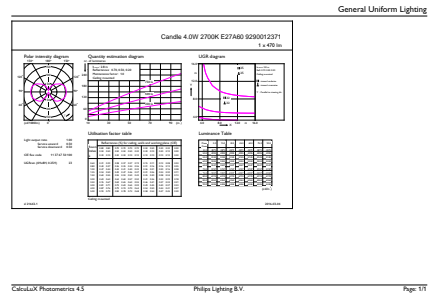

Classic filament LEDbulbs

EyeComfort	Yes
Product Data	
Order product name	CLA LEDBulb ND 4-40W A60 E27 827 CL
Full product name	CLA LEDBulb ND 4-40W A60 E27 827 CL
Full product code	871869657399000
Order code	929001237102

Material Nr. (12NC)	929001237102
Numerator - Quantity Per Pack	1
EAN/UPC - Product/Case	8718696573990
Numerator - Packs per outer box	10
EAN/UPC - Case	8718696574003

Dimensional drawing

Product	D	C
CLA LEDBulb ND 4-40W A60 E27 827 CL	60 mm	104 mm

Photometric data

Spectral Power Distribution Colour - CLA LEDBulb ND 4-40W A60 E27 827 CL

General uniform lighting - CLA LEDBulb ND 4-40W A60 E27 827 CL

Light Distribution Diagram - CLA LEDBulb ND 4-40W A60 E27 827 CL