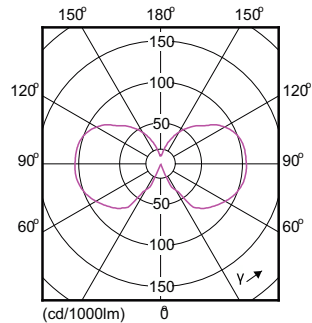

Spectral Power Distribution Colour - CLA LEDBulb ND 4-40W A60 E27 827 CL

General uniform lighting - CLA LEDBulb ND 4-40W A60 E27 827 CL

Light Distribution Diagram - CLA LEDBulb ND 4-40W A60 E27 827 CL