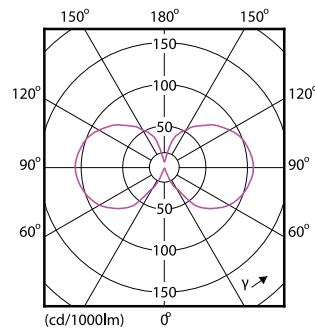

## Dimensional drawing

Product	D	C
LEDClassic 6-70W A60 E27 WW CL ND APR	60 mm	104 mm

## Photometric data

Spectral Power Distribution Colour - LEDClassic 6-70W A60 E27 WW CL ND APR

General uniform lighting - LEDClassic 6-70W A60 E27 WW CL ND APR

Light Distribution Diagram - LEDClassic 6-70W A60 E27 WW CL ND APR