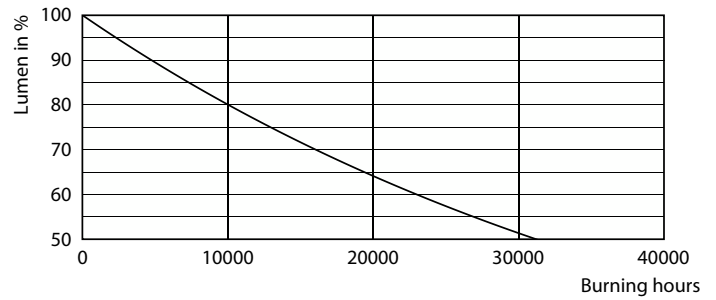

Classic filament LEDbulbs

Lifetime

Life Expectancy Diagram - LEDClassic 6-70W A60 E27 WW CL ND APR

Lumen Maintenance Diagram - LEDClassic 6-70W A60 E27 WW CL ND APR