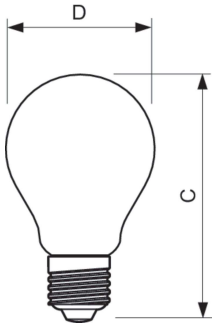

## Dimensional drawing

Product	D	C
LEDClassic 6-70W A60 E27 WW CL ND APR	60 mm	104 mm