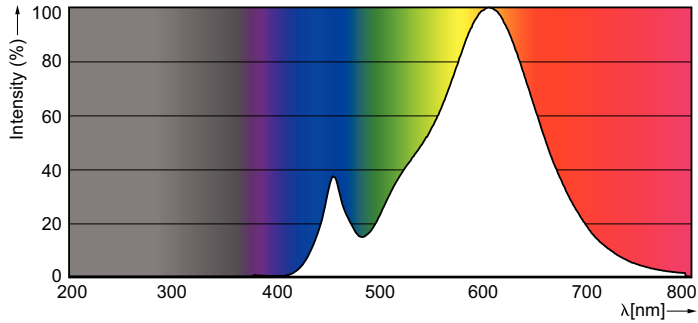

Photometric data

Spectral Power Distribution Colour - LEDClassic 6-70W A60 E27 WW CL ND APR