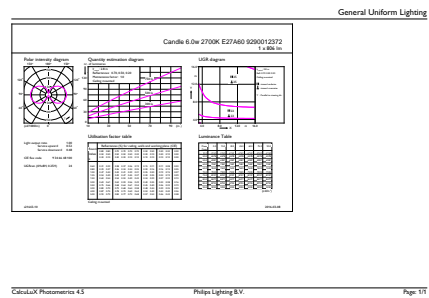

General uniform lighting - LEDClassic 6-70W A60 E27 WW CL ND APR

Photometric data