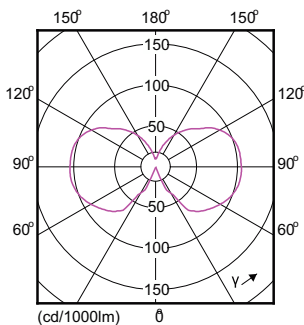

Méretezett rajza

Product	D	C
CLA LEDBulb ND 4-40W ST64 E27 827 CL	64 mm	140 mm

Fotometriai adatok

Spectral Power Distribution Colour - CLA LEDBulb ND 4-40W ST64 E27 827 CL

General uniform lighting - CLA LEDBulb ND 4-40W ST64 E27 827 CL