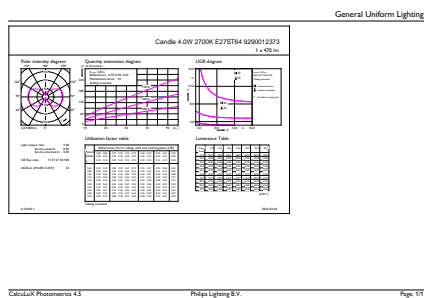

Méretezett rajza

Product	D	C
CLA LEDBulb ND 4-40W ST64 E27 827 CL	64 mm	140 mm

Fotometriai adatok

Spectral Power Distribution Colour - CLA LEDBulb ND 4-40W ST64 E27 827 CL

General uniform lighting - CLA LEDBulb ND 4-40W ST64 E27 827 CL