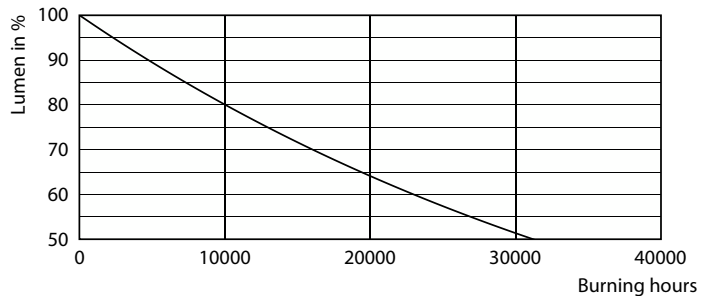

Klasszikus izzószálas LED-égők

Élettartam

Life Expectancy Diagram - CLA LEDBulb ND 4-40W ST64 E27 827 CL

Lumen Maintenance Diagram - CLA LEDBulb ND 4-40W ST64 E27 827 CL