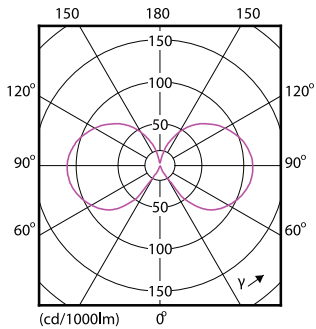

CorePro LED-kerter og -kroner i glas

Fotometriske data

Light Distribution Diagram - CorePro LEDCandleND 2-25W E14B35 827CL G