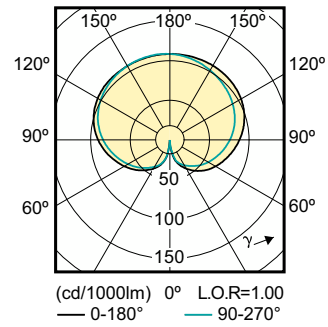

Méretezett rajza

Product	D	C
LED classic 60W A60 E27 WW FR ND 1CT/10	60 mm	110 mm

Fotometriai adatok

Spectral Power Distribution Colour – LED classic 60W A60 E27 WW FR ND 1CT/10

Light Distribution Diagram – LED classic 60W A60 E27 WW FR ND 1CT/10

INCA 60W 1dnca 230V AC	
1 x 856 lm	
Polar intensity diagram	Quantity estimation diagram
Utilization factor table	Luminance table

General uniform lighting – LED classic 60W A60 E27 WW FR ND 1CT/10

Classic LED Lamps