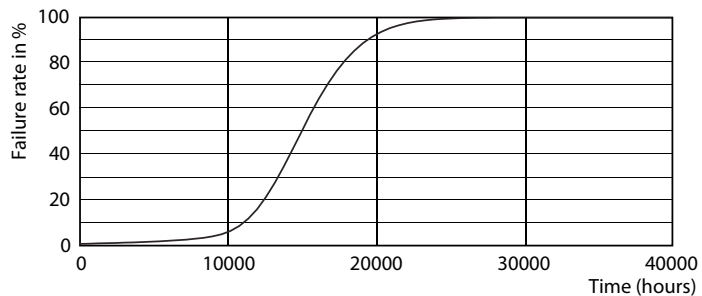

Classic LED Lamps

Élettartam

Life Expectancy Diagram - LED classic 60W A60 E27 WW FR ND 1CT/10

Lumen Maintenance Diagram - LED classic 60W A60 E27 WW FR ND 1CT/10