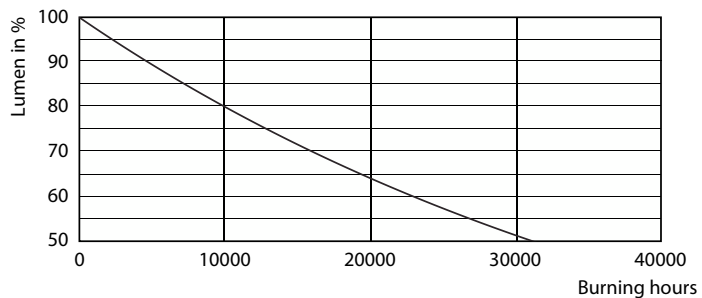

Classic LED Lamps

Élettartam

Life Expectancy Diagram - LED classic 60W A60 E27 WW FR ND 1CT/10

Lumen Maintenance Diagram - LED classic 60W A60 E27 WW FR ND 1CT/10