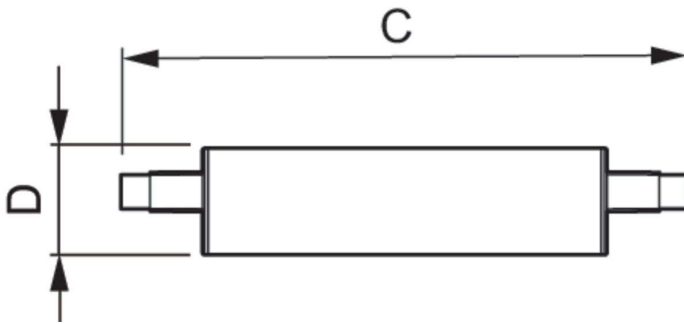

CorePro LEDlinear MV

Megfelel kiemelő világításhoz	Nem
Energiafogyasztás kWh/1000 óra	14 kWh
EPREL-regisztrációs szám	465216
EyeComfort	Igen

Alkalmazási feltételek

használható zárt lámpatestekben?	No

Termékadatok

A termék megrendelési neve	CorePro R7S 118mm 14-100W 830 D
Teljes terméknév	CorePro LED linear R7S 118mm 14-100W 830 D

Full EOC	871869657879700
Rendelési kód	57879700
Cikkszám (12NC)	929001243702
Számláló – mennyiség csomagonként	1
EAN/UPC – termék/csomagolás	8718696578797
Számláló – csomag külső dobozonként	10
EAN/UPC – gyűjtőcsomagolás	8718696578803

Méretezett rajza

Product	D	C
CorePro R7S 118mm 14-100W 830 D	29 mm	118 mm