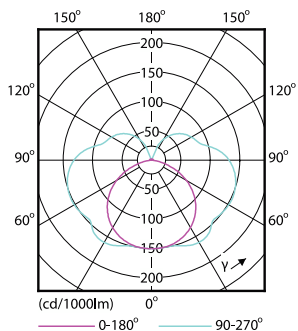

CorePro LEDlinear MV

Fotometriai adatok

Light Distribution Diagram - CorePro R75 118mm 14-100W 830 D