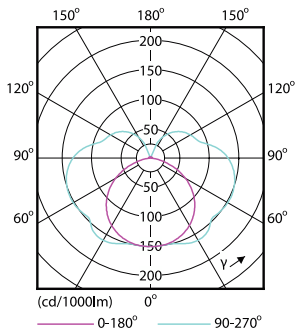

Spectral Power Distribution Colour - CorePro R7S 118mm 14-100W 840 D

Light Distribution Diagram - CorePro R7S 118mm 14-100W 840 D